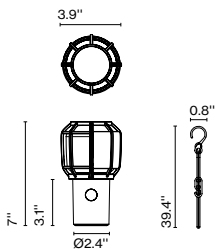

Materials
 Base: Polycarbonate
 Diffuser: Opal Polyethylene
 Accessory: Rope cord with metal hook.

Dimmable: Yes
Integrated dimmer: Yes
Dimmer Type: 3-step dimmer

Product type: Table / Portable
Light source: LED SMD 0.7A 2.7W 2700K CRI90 216lm
Luminaire: in 5 Vdc 1.5A 110lm
Weight: Net 1.1 lb – Gross 1.7 lb
Package: 5.5 x 5.5 x 11" – 1.7 lb Vol – 0.17 ft³ (1u)
 11.8 x 11.8 x 9.4" – 7 lb Vol – 0.7 ft³ (4u)
Product notes: Sold in multiples of 4.
 Charging cable included (USB to USB-C). Power adapter not included.
 LED included