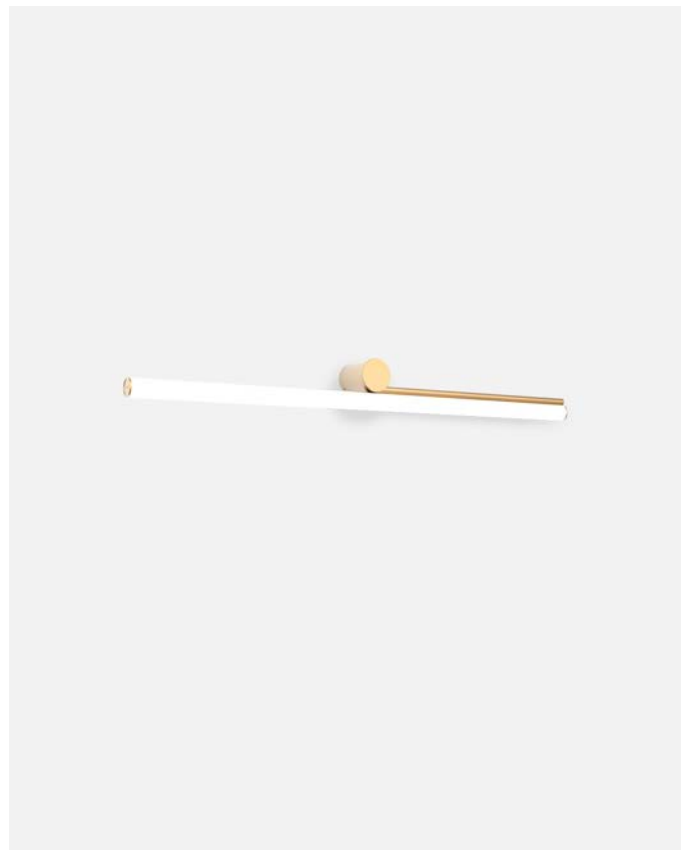

A704-118-15-30K