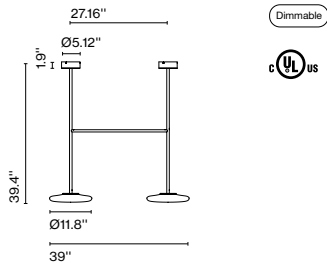

Ihana x2 100

Code	Finish	Dimming	CCT
A709-111-39-27K	Opal	ELV	27K
A709-112-39-22/30K	Opal	ELV	DTW 22K-30K

Materials
Structure: Steel
Shade: Opal blown glass

Dimmable: Yes
Integrated dimmer: No
Dimming protocols: Phase cut (ELV)
Dim to warm from 2200K to 3000K (ELV)

Product type: Pendant / Ceiling
Light source: LED SMD 700mA 16W 2700K CRI90 1826lm
Luminaire: 100 - 120 VAC ELV 28W 994lm
Light source DTW: LED SMD 700mA 16W 2200-3000K CRI90
Luminaire DTW: 100 - 120 VAC ELV 28W
Weight: Net 9.9 lb – Gross 14.8 lb
Package: (2x) 8.3 x 16.5 x 16.5" – 6.61 lb Vol – 1.41 ft³
9.5 x 5.5 x 45" – 8.15 lb Vol – 1.41 ft³
Product notes: 0-10V upon request
LED included

Wire installation: Hardwired
Canopy color: Black