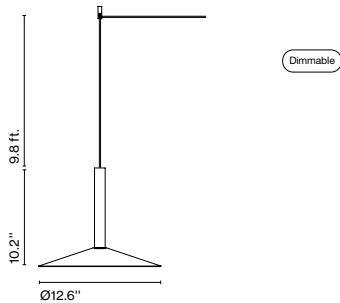

Milana 32 - 24V

Code Finish
A699-201-35-27K ● Off-white (RAL 1013)
A699-201-39-27K ● Black (RAL 9005)

Materials Dimmable: Yes
Shade: Aluminium Integrated dimmer: No
Diffuser: Glass Dimming protocols: Based on specified driver/canopy.

Product type: Pendant
Light source: LED SMD 24Vdc 7,2W 2700K CRI90 372lm
Luminaire: (Power supply not included)
Weight: Net 0,77 kg – Gross 1,43 kg
Package: 24 x 24 x 7 cm – 0,61 kg Vol – 0,004 m³
36,5 x 36,5 x 7,5 cm – 0,82 kg Vol – 0,009 m³
Product notes: 1 pc. hook accessory included
LED included

Cable length: 9.8 ft.
Wire installation: Hardwired
Color cord: Black