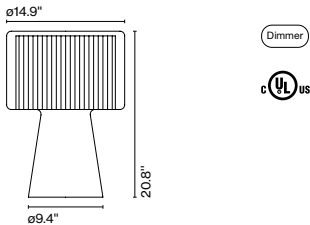

Mercer

Code   Finish
A89-006   ● Pleated white cotton
A89-078   ● Pearl white

Materials
Shade: Textile
Structure: Blown glass
Diffuser: Opal disc

Integrated dimmer: Yes
Dimmer Type: Progressive in-line dimmer

Product type: Table
Light source: E26 TYPE A21 100W
Weight: Net 11 lb – Gross 15.4 lb
Package: 26 x 19.2 x 19.2" – 17.6 lb Vol – 5.579 ft³
Lamping not included

Cable length: 5 ft
Wire installation: Plug-in
Cord color: Black
Switch location: In-line