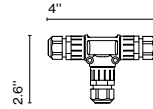

Cable length: 6.6 ft
Wire installation: Hardwired
Cord color: Black fabric electrical cord
Canopy color: Black

A654-054

Garland accessory

Code A654-045 Finish ● Grey

Product type: Accessory

Wall bracket

Code A654-005 Finish ● Graphite grey (RAL 7024)