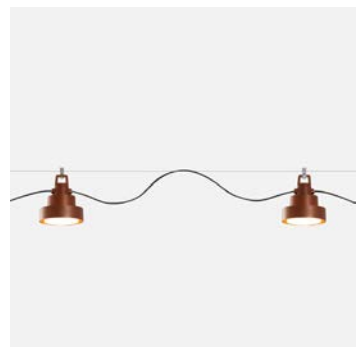

Wire installation: Hardwired

Garland accessory NEW

Code Finish
 A628-074 ● Stainless steel

Product type: Accessory

Plaff-on! B IP65 NEW FINISH

Code Finish
 A628-164 ● Black
 A628-085-31-27K ● Rust Brown

Materials Dimmable: Yes
 Structure: Aluminum Integrated dimmer: No
 Shade: Opal blown glass Dimming protocols: Phase cut (ELV)