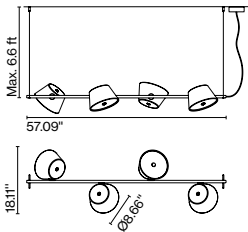

Package: 65.7 x 7 x 7" – 9.7 lb Vol – 1.9 ft³

(4x) 9.4 x 9.4 x 6.7" – 2.2 lb Vol – 0.317 ft³

Product notes: Combine structure with 4 satellite shades.

Lamping not included

Cable length: 9.8 ft
 Wire installation: Hardwired
 Cord color: Black
 Canopy color: Black