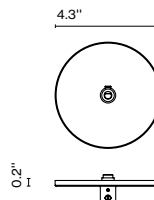

☞☺ Quick ship item. Ships within 3 days. See *Quick Ship* on page 213.

Weight: Net: 0.22 lb – Gross 0.44 lb
 Package: 6.3 x 5.7 x 3.5 " - 0.44 lb - VOL - 0.07 ft³

Materials
 Structure: Metal

Product type: Accessory
 Product notes: Ceiling cover plate for 4" octagonal junction box.