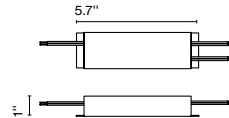

Canopy Ambrosia

Code	Finish	Dimming
A666-213-15	● Matt Gold - 60W 24V	0-10V
A666-213-16	● Black - 60W 24V	0-10V

INPUT: 120-277 VAC 50/60Hz
OUTPUT: CV 24V DC 60W max.
Weight: Net: 1.54 lb – Gross 2.2 lb
Package: 14.6 x 6.7 x 2.6 " - 2.2 lb - VOL - 0.14 ft³

A666-254-15 ☞☺	● Matt Gold - 60W 24V	ELV / Triac / 0-10V
A666-254-16 ☞☺	● Black - 60W 24V	ELV / Triac / 0-10V

☞☺ Quick ship item. Ships within 3 days. See *Quick Ship* on page 213.

INPUT: 120-277 VAC 50/60Hz
OUTPUT: CV 24V DC 60W max.
Weight: Net: 2.9 lb – Gross 3.53 lb
Package: 14.6 x 6.7 x 2.6 " - 3.53 lb - VOL - 0.14 ft³

Materials
Structure: Metal

Dimmable

Product notes: Take into account the total power in watts and the power of the driver. The wattage of the selected lamps cannot exceed the max wattage of the canopy's driver. Therefore, you must choose your canopy/driver by the power required.

Remote LED Driver

Code	Description	Dimming
A968-333 ☞☺	60W - 24V	ELV

☞☺ Quick ship item. Ships within 3 days. See *Quick Ship* on page 213.

Product type: Power supply
INPUT: 120 VAC 50/60Hz
OUTPUT: CV 24V DC 60W max.
Weight: Net: 0.22 lb – Gross 0.44 lb
Package: 4.3 x 4.3 x 4.3 " - 0.44 lb - VOL - 0.05 ft³

Product notes: Take into account the total power in watts and the power of the driver. The wattage of the selected lamps cannot exceed the max wattage of the canopy's driver. Therefore, you must choose your canopy/driver by the power required.

Dimmable

Code	Description	Dimming
968-230	60W - 24V	0-10V

Product type: Power supply
INPUT: 120 VAC 50/60Hz
OUTPUT: CV 24V DC 60W max.

Outlet Box Cover Plate

Code	Finish
A666-219-15 ☞☺	● Matt Gold
A666-219-16 ☞☺	● Black

☞☺ Quick ship item. Ships within 3 days. See *Quick Ship* on page 213.

Weight: Net: 0.22 lb – Gross 0.44 lb
Package: 6.3 x 5.7 x 3.5 " - 0.44 lb - VOL - 0.07 ft³

Materials
Structure: Metal