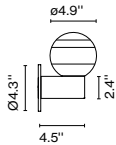

Dipping Light A1-13 NEW FINISHES

Code	Finish
A691-471-3515-27K	White - Brushed Brass
A691-471-4515-27K	Green - Brushed Brass
A691-471-3015-27K	Amber - Brushed Brass
A691-471-4015-27K	Burgundy - Brushed Brass
A691-471-4715-27K	Chocolate - Brushed Brass
A691-471-3715-27K	Cream - Brushed Brass

Materials
Body: Metal
Diffuser: Brilliant white blown glass globe with layered paint

Dimmable: Yes
Integrated dimmer: No
Dimming protocols: Phase cut (ELV)

Product type: Wall
Light source: LED COB 500mA 5.68W 2700K CRI90 645lm
Luminaire: 120 VAC ELV 9W
Weight: Net 2 lb – Gross 3.3 lb
Package: 7 x 7 x 11" – 3.3 lb Vol – 0.04 ft³
Product notes: 0-10V dimming upon request.
LED included

Dimmable

Wire installation: Hardwired