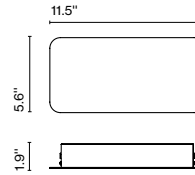

A666-254-16 ☉ ● Black - 60W 24V   ELV / Triac / 0-10V

☉ Quick ship item. Ships within 3 days. See *Quick Ship* on page 213.

INPUT: 120-277 VAC 50/60Hz
OUTPUT: CV 24V DC 60W max.
Weight: Net: 2.9 lb – Gross 3.53 lb
Package: 14.6 x 6.7 x 2.6 " - 3.53 lb - VOL - 0.14 ft³