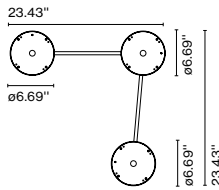

Accessory C3 Djembé 42

Code A681-425 Finish ● Black (RAL 9005)

Materials
Structure: Painted iron

Product type: Accessory
Weight: Net 3.5 lb – Gross 4.4 lb
Package: 24.4 x 7.8 x 3.5" - 4.4 lb – Vol - 0.35 ft³
Product notes: Accessory to combine 3 Djembé 42 models for a single junction box.
Only compatible with ELV installation.