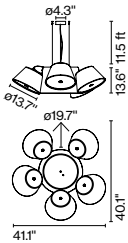

Materials
Shade: Aluminum
Diffuser: Opalescent methacrylate

Product type: Pendant
Light source: 13x E26 LED TYPE A 11W
Weight: Net 9.7 lb – Gross 18.07 lb
Package: 22.4 x 22.4 x 15.3" – 13.2 lb Vol – 4.48 ft³
(5x) 16.5 x 16.5 x 10.6" – 4.8 lb Vol – 1.76 ft³
Product notes: Combine 1 central shade and 5 satellite shades.
Lamping not included