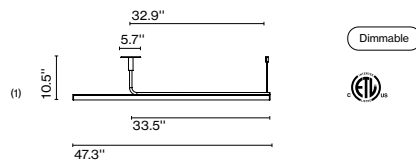

Product type: Pendant / Ceiling
 Light source Ambrosia 22K: LED SMD 24Vdc 19.2W 2200K CRI90 2116lm
 Luminaire Ambrosia 22K: (Power supply not included) 1885lm
 Light source Ambrosia 27K: LED SMD 24Vdc 19.2W 2700K CRI90 2028lm
 Luminaire Ambrosia 27K: (Power supply not included) 1891lm
 Light source Ambrosia 30K: LED SMD 24Vdc 19.2W 3000K CRI90 2256lm
 Luminaire Ambrosia 30K: (Power supply not included) 1927lm
 Weight: Net 5.3 lb – Gross 6.6 lb
 Package: 11.4 x 3.9 x 53.1" - 4.4 lb – Vol - 1.4 ft³
 3.1 x 3.1 x 50.4" - 2.2 lb – Vol - 0.4 ft³
 Product notes: 24V remote power supply to be ordered separately.
 Canopy not included. Supplied with 10.8 ft wire.
 Suitable for damp locations. LED included