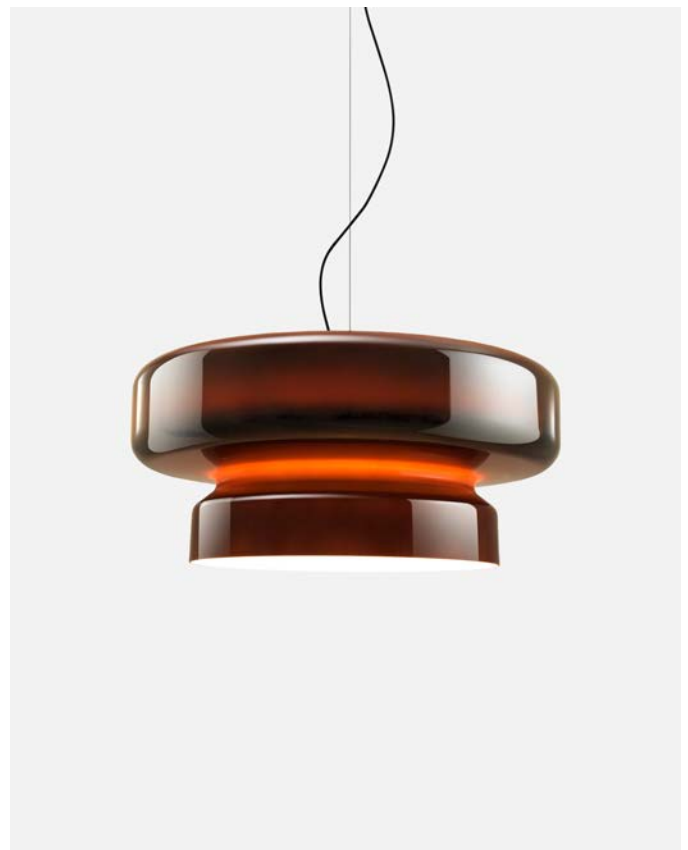

A698-012

Cable length: 8.2 ft
Wire installation: Hardwired
Cord color: Black
Canopy color: Black