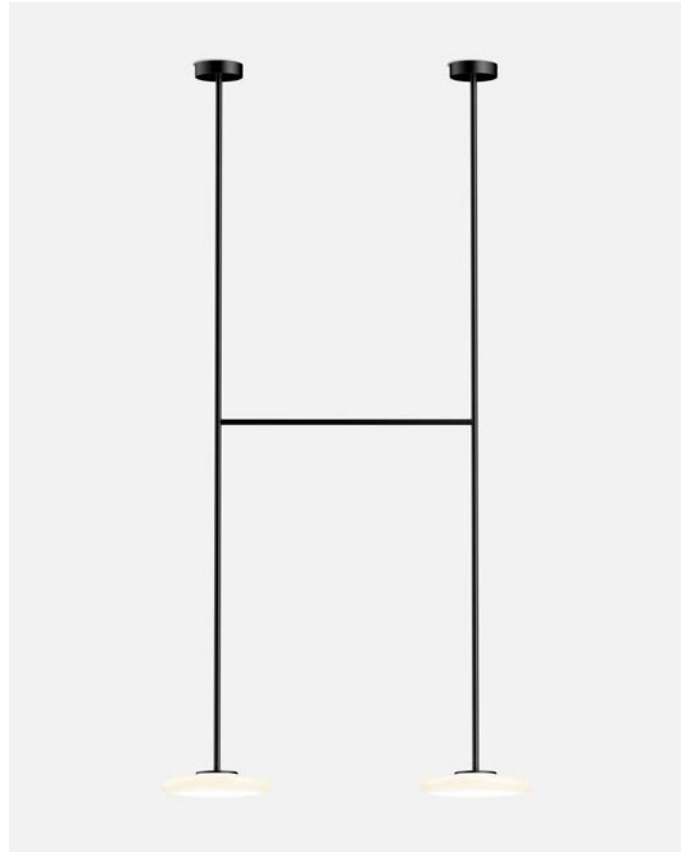

A709-107-39-27K