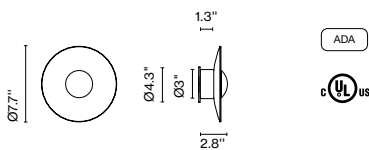

Materials
 Diffuser: Pressed wood or brushed aluminum
 Dissipater: Aluminum
 Canopy: Metal

Dimmable: No

Product type: Wall / Ceiling
 Light Source: LED SMD 350mA 4.05W 2700K CRI90 463lm
 Luminaire: 100 - 240 VAC 6W 161lm
 Weight: Net 0.9 lb – Gross 1.5 lb
 Package: 9.4 x 8.3 x 3.9" - 1.5 lb Vol - 0.35 ft³
 LED included