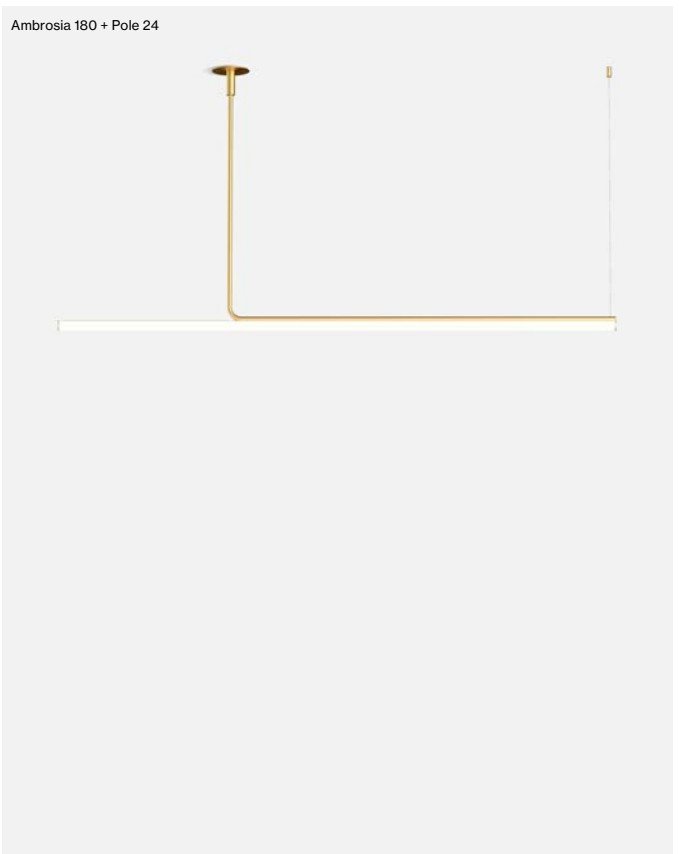

A704-102-15-27K