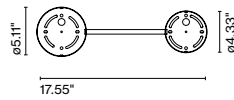

Accessory C2 LED-Ginger 32/42

Code A662-215
Finish ● Black (RAL 9005)

Materials
Structure: Painted iron

Product type: Accessory
Weight: Net 3.9 lb – Gross 4.4 lb
Package: When ordered, this item is shipped coupled with the Ginger 42C.
Product notes: Must be specified together with Ginger 32C + 42C .