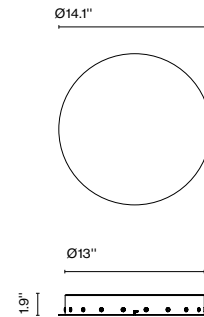

Wire installation: Hardwired
Canopy color: Black - Entry points: 19

Hook Accessory

Code A693-007   Finish ● Black

Materials
Structure: Painted iron

Product type: Accessory
Weight: Net 0.02 lb – Gross 0.02 lb
Package: 0.5 x 0.5 x 1.7" - 0.02 lb – Vol - 0.035 ft³
Product notes: This accessory is included when purchasing the 24V pendants.