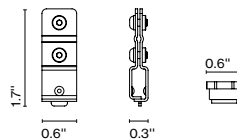

Garland accessory NEW

Code   Finish
A628-074   ● Stainless steel

Product type: Accessory