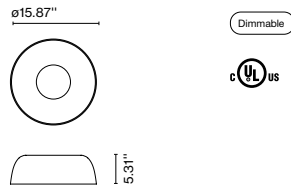

Djembé C42.13

Code	Finish
A681-312	● White (RAL 1013)
A681-313	● Grey (RAL 7022)
A681-314	● Red (RAL 3011)
A681-315	● Sky Blue (PANTONE 7542C)

Materials

Shade: Bi-injected rotary moulded polyethylene (stone texture on the outer part and smooth satin white on the inner part of the fixture)
Diffuser: Aluminum

Dimmable: Yes

Integrated dimmer: No

Dimming protocols: Dual dimming driver

Phase cut (ELV) or 0-10V

Product type: Ceiling

Light Source: LED SMD 700mA 16.28W 2700K CRI90 1873lm

Luminaire: Only 120 VAC ELV 19W 846lm

120 - 277 VAC 0-10V 19W 846lm

Weight: Net 5.3 lb – Gross 7.7 lb

Package: 17.3 x 17.3 x 7.4" – 7.7 lb Vol – 1.41 ft³

Product notes: 3000K available upon request

LED included

Wire installation: Hardwired