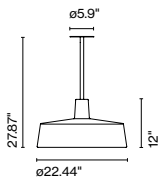

Dimmable

Suitable for wet locations