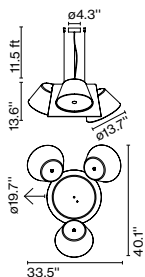

Materials
Shade: Aluminum
Diffuser: Opalescent methacrylate

Product type: Pendant
Light source: 9x E26 LED TYPE A 11W
Weight: Net 10.4 lb – Gross 18 lb
Package: 22.4 x 22.4 x 15.3" – 13.2 Vol – 4.485 ft³
(3x) 16.5 x 16.5 x 10.6" – 4.8 lb Vol – 1.76 ft³
Product notes: Combine 1 central shade and 3 satellite shades.
Lamping not included