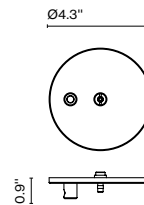

Outlet Box Cover Plate with hanging support

Code
A666-258-39 ● Black

Materials
Structure: Metal

Product type: Accessory
Product notes: Ceiling cover plate for 4" octagonal junction box.