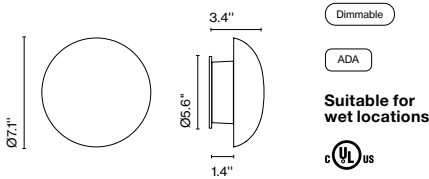

Babila 18

Code	Finish
A706-005	● Polished stainless steel
A706-006-35	● White (RAL 9010)
A706-006-47	● Brown (RAL 8019)

Materials: Polished stainless steel, AISI 316 or lacquered aluminum
Dimmable: Yes
Integrated dimmer: No
Dimming protocols: Phase cut (ELV)

Product type: Wall / Ceiling
Light Source: LED SMD 500mA 6W 2700K CRI90 607.2lm
Luminaire: 120 VAC ELV 8.7W 225lm
Weight: Net 1.8 lb – Gross 2.6 lb
Package: 11.4 x 12 x 4.9" - 2.6 lb – Vol - 0.35 ft³
LED included

Product notes: 0-10V available upon request. Minimum of 5 units..

Wire installation: Hardwired