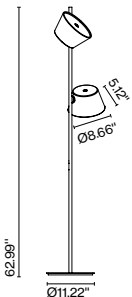

Cable length: 6.6 ft
Wire installation: Plug-in
Cord color: Black
Switch location: In-line