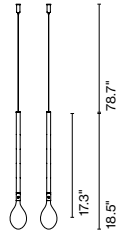

Hooks x2 Fris

Code
Hook 47 x2
A718-061-39

2 units included

Finish

● Black