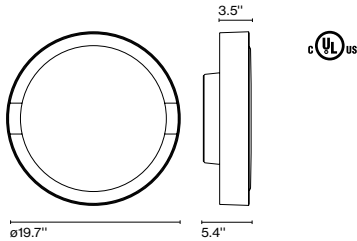

Plaff-on! 50

Code	Finish
A628-060 ☞	● Black (RAL 9005)
A628-060-31	● Rust Brown

☞ Quick ship item. Ships within 3 days. See *Quick Ship* on page 213.

Materials

Structure: Aluminum
Shade: Opal blown glass

Product type: Wall / Ceiling
Light source: 4x E26 LED TYPE A 11W
Weight: Net 14.55 lb – Gross 18.7 lb
Package: 23.6 x 23.6 x 9.8" - 18.7 lb Vol - 3.18 ft³
Lamping not included