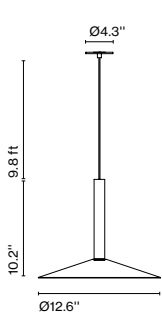

Milana 32

Code
A699-106
A699-107

Finish
● Off-white (RAL 1013)
● Black (RAL 9005)

Materials
Shade: Aluminum
Diffuser: Polycarbonate

Dimmable: Yes
Integrated dimmer: No
Dimming protocols: Phase cut (ELV)

Product type: Pendant
Light Source: LED SMD 700mA 8.6W 2700K CRI90 372lm
Luminaire: 100 - 120 VAC ELV 11W 340lm
Weight: Net 1.91 lb – Gross 3.35 lb
Package: 8.8 x 2.7 x 1.6" – 0.7 lb Vol – 0.02 ft³
14.3 x 14.3 x 2.8" – 1.8 lb Vol – 0.98 ft³
7.8 x 4.7 x 3.1" – 0.88 lb Vol – 0.2 ft³
LED included