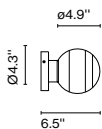

Dipping Light A2-13 NEW FINISHES

Code	Finish
A691-472-3515-27K	White - Brushed Brass
A691-472-4515-27K	Green - Brushed Brass
A691-472-3015-27K	Amber - Brushed Brass
A691-472-4015-27K	Burgundy - Brushed Brass
A691-472-4715-27K	Chocolate - Brushed Brass
A691-472-3715-27K	Cream - Brushed Brass

Materials
Body: Metal
Diffuser: Brilliant white blown glass globe with layered paint

Dimmable: Yes
Integrated dimmer: No
Dimming protocols: Phase cut (ELV)

Product type: Wall
Light source: LED SMD 500mA 8.6W 2700K CRI90 765lm
Luminaire: 120 VAC ELV 7.5W
Weight: Net 2 lb – Gross 3.3 lb
Package: 7 x 7 x 11" – 3.3 lb Vol – 0.04 ft³
Product notes: 0-10V dimming upon request.
LED included

Dimmable

Wire installation: Hardwired