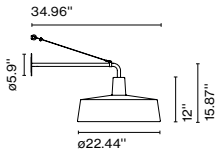

Soho A LED

Code	Finish
A631-365	● White
A631-366	● Stone grey
A631-367	● Black

Materials
Shade: Rotary moulded polyethylene
Diffuser: Methacrylate opal
Structure: Metal with stainless anti-oxidant cataphoresis

Dimmable: Yes
Integrated dimmer: No
Dimming protocols: Dual dimming driver
Phase cut (ELV) or 0-10V

Product type: Wall
Light Source: LED SMD 700mA 28W 2700K CRI80 3446lm
Luminaire: Only 120V VAC ELV 36W 2086lm
120 - 277V VAC 0-10V 36W 2086lm
Weight: Net 17.2 lb – Gross 21.4 lb
Package: 23.62 x 24 x 14.2" – 21.4 lb Vol – 4.6 ft³
Product notes: 3000K available upon request
LED included

Dimmable

Suitable for wet locations