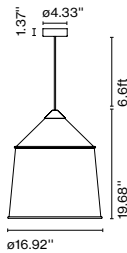

Jaima 43 IP65

Code   Finish
A683-059   ● Beige
A683-060   ● Grey

Materials   Dimmable: Yes
Shade: Textilene, inner part in white   Integrated dimmer: No
Dimming protocols: Phase cut (ELV)

Product type: Pendant
Light Source: LED COB 120 VAC 15W 2700K CRI90 1022lm
Luminaire: 120 VAC ELV 15W 528lm
Weight: Net 4 lb – Gross 8.1 lb
Package: 17.3 x 17.7 x 15.4" – 11 lb Vol – 2.8 ft³
LED included

Dimmable

Suitable for wet locations