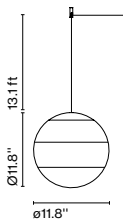

Product type: Pendant

Light source: LED SMD 24Vdc 11.5W 2700K CRI90 1024lm

Luminaire: (Power supply not included) 379lm

Weight: Net 4.4 lb – Gross 7.3 lb

Package: 16 x 15.7 x 16 " – 7.3 lb Vol – 2.47 ft³

Product notes: Use with cluster accessory, see pg 49.

1 pc. hook accessory included.

LED included

Dimmable

Cable length: 13.1 ft
Wire installation: Hardwired
Cord color: Black