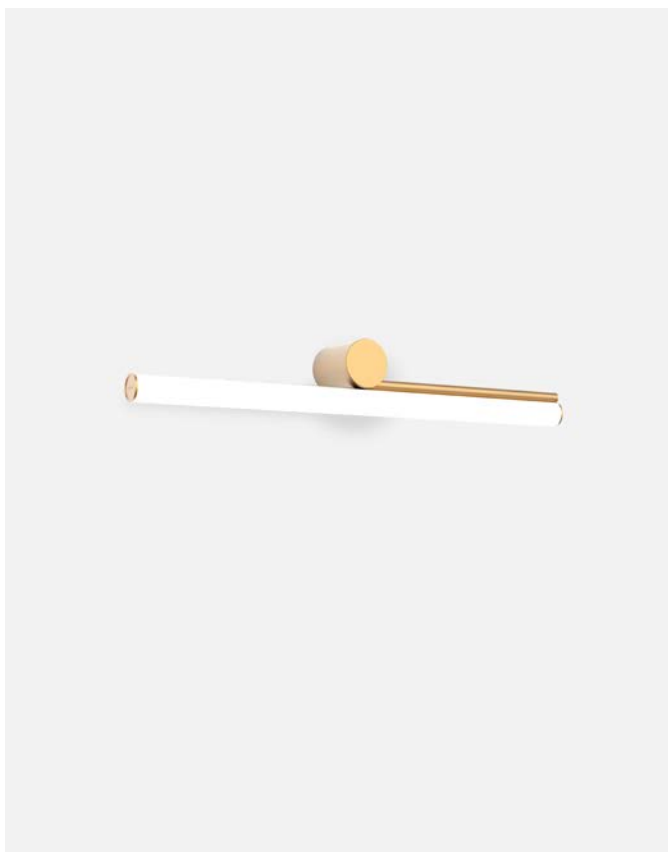

A704-116-15-30K