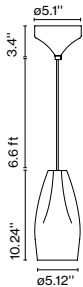

Materials
 Shade: Ceramic with the inner part in brilliant white enamel or gold
 Canopy: Ceramic

Product type: Pendant
Light source: E26 LED TYPE A 11W
Weight: Net 3.1 lb – Gross 4.4 lb
Package: 9.4 x 9.4 x 20.8" – 4.4 lb Vol – 1.06 ft³
Lamping not included