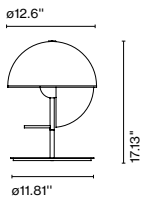

Theia M

Code A672-006   Finish ● Black (RAL 9005)

Materials
Base: Iron
Stem: Iron
Dissipater: Aluminum
Diffuser: Spun metal
Shade: Thermoformed methacrylate

Integrated dimmer: Yes
Dimmer Type: Progressive from 0 to 100

Product type: Table
Light Source: LED SMD 700mA 8.2W 2700K CRI90 913lm
Luminaire: 85 - 264 VAC 14W
Weight: Net 13 lb – Gross 15.9 lb
Package: 14.1 x 14.1 x 9.44" – 13.22 lb Vol – 1.06 ft³
17.3 x 7 x 4.7" – 4.41 lb Vol – 0.35 ft³
LED included

Dimmer

Cable length: 5 ft
Wire installation: Plug-in
Cord color: Black
Switch location: Built-in the dissipater