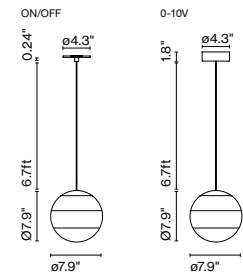

Dipping Light 20 NEW FINISHES

Code	Finish	Dimming
A691-475-35-27K	White	on/off
A691-475-45-27K	Green	on/off
A691-475-30-27K	Amber	on/off
A691-475-40-27K	Burgundy	on/off
A691-475-47-27K	Chocolate	on/off
A691-475-37-27K	Cream	on/off
A691-476-35-27K	White	0-10V
A691-476-45-27K	Green	0-10V
A691-476-30-27K	Amber	0-10V
A691-476-40-27K	Burgundy	0-10V
A691-476-47-27K	Chocolate	0-10V
A691-476-37-27K	Cream	0-10V

Materials
Diffuser: Brilliant white blown glass globe with layered paint
Cover: Polycarbonate
Canopy: Metal

Dimmable: Yes
Integrated dimmer: No
Dimming protocols: 0-10V

Product type: Pendant
Light Source: LED SMD 350mA 4.05W 2700K CRI90 463lm
Luminaire: 90 - 264 VAC 6W 231lm / 110 - 127 VAC 0-10V 6W 231lm
Weight: Net 2.6 lb – Gross 3.7 lb
Package: 13 x 10.2 x 10.2" – 3.7 lb Vol – 0.7 ft³
LED included