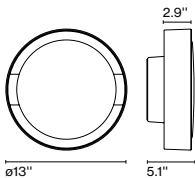

Plaff-on! 33 LED IP54

Code	Finish	CCT
A628-062-3CCT	● Black (RAL 9005)	27K - 30K - 40K
A628-062-31-3CCT	● Rust Brown	27K - 30K - 40K

☉ Quick ship item. Ships within 3 days. See *Quick Ship* on page 213.

Materials

Structure: Aluminum
Shade: Opal blown glass

Dimmable: Yes

Integrated dimmer: No
Dimming protocols: Dual dimming driver
Phase cut (ELV) or 0-10V

Product type: Wall / Ceiling

Light source: LED SMD 700mA 23W 2700-4000K CRI90 2654lm

Luminaire: Only 120 VAC ELV 28W 1941lm

120 - 277 VAC 0-10V 28W 1941lm

Weight: Net 8.8 lb – Gross 9.9 lb

Package: 15.7 x 15.7 x 8.3" – 9.9 lb Vol – 1.05 ft³

LED included

Dimmable

Suitable for damp locations