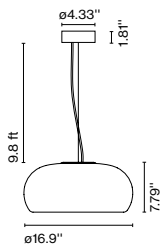

Vetra 43

Code
A689-023
A689-044

Finish
● White
● Amber

Materials
Shade: Blown glass
Dissipater: Aluminum

Dimmable: Yes
Integrated dimmer: No
Dimming protocols: Dual dimming driver
Phase cut (ELV) or 0-10V

Product type: Pendant
Light Source: LED SMD 700mA 16.28W 2700K CRI90 1873lm
Luminaire: 90 - 135 VAC ELV 19W 881lm
120 - 277 VAC 0-10V 19W 881lm
Weight: Net 12.6 lb – Gross 16.5 lb
Package: 22.4 x 22.4 x 14.6" – 6.5 lb Vol – 4.23 ft³
LED included

Dimmable

Cable length: 9.8 ft
Wire installation: Hardwired
Cord color: Black
Canopy color: Black