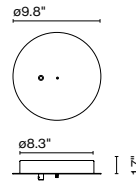

Circular Canopy 60W 24V ELV/Triac/0-10V

Code
A666-257-15 ● Matt Gold
A666-257-16 ● Black

Dimming
ELV, Triac, 0-10V
ELV, Triac, 0-10V

Materials
Structure: Painted iron

Dimmable: Yes
Integrated dimmer: No
Dimming protocols: ELV, Triac, 0-10V

Product type: Accessory

Weight: Net 2.6 lb – Gross 3.5 lb
Package: 16.5 x 16.5 x 3.1" -3.5 lb – VOL - 0.4 ft³
Product notes: Canopy for 24V luminaires.