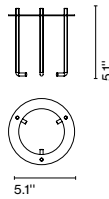

Spare parts

Code	Product	Finish	Spare part
R628-002	Plaff-on! 16 IP65	-	Glass
R628-010	Plaff-on! 33 IP54	-	Glass
R628-011	Plaff-on! 50 IP54	-	Glass