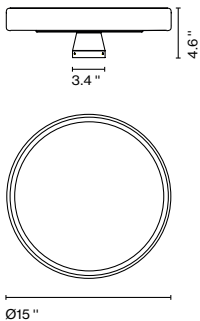

Dimmable

Suitable for damp locations

Wire installation: Hardwired