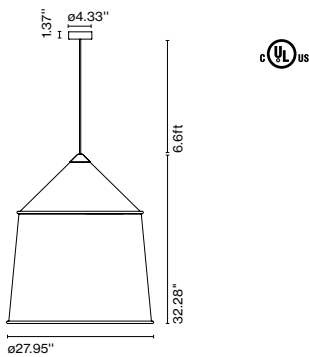

Cable length: 6.6 ft
Wire installation: Hardwired
Cord color: Black
Canopy color: Black