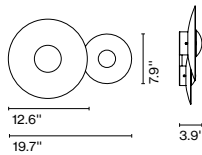

Dimmable

ADA