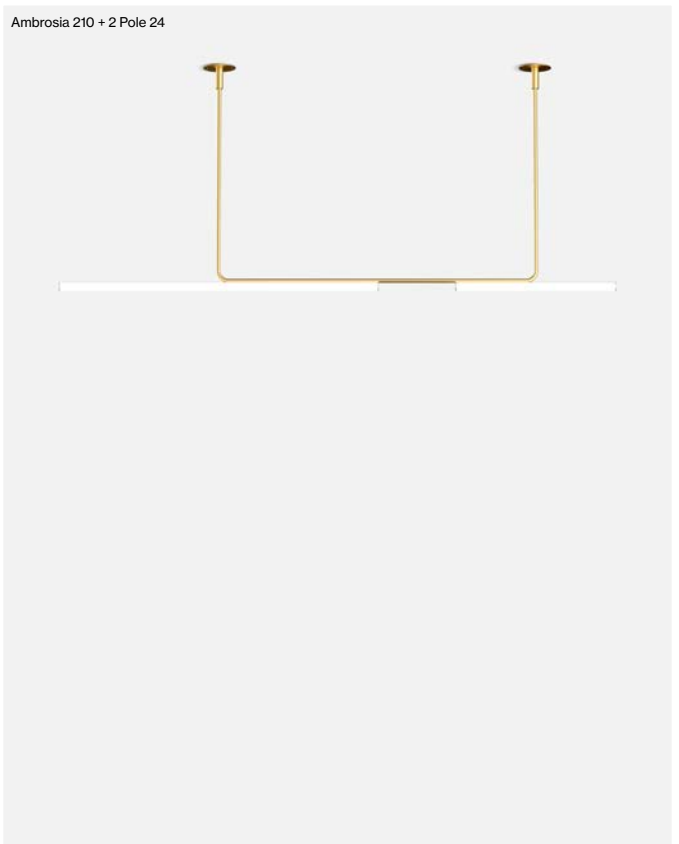

A704-103-15-27K