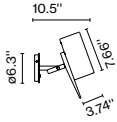

Scantling A

Code A626-015   Finish
● White (RAL 9001)

Materials
Structure: Iron
Arm: Oak
Shade: Aluminum

Product type: Wall
Light source: E26 LED TYPE A 11W
Weight: Net 1.76 lb – Gross 3.1 lb
Package: 13.8 x 11.8 x 7" – 3.1 lb Vol – 0.7 ft³
Lamping not included

Wire installation: Hardwired
Switch location: Canopy