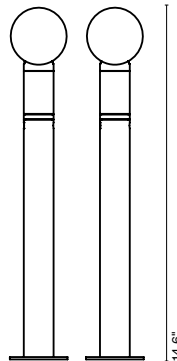

Support Fris A 37 x2

Code A718-041-39
Finish ● Black

Materials
Structure: Metal

Product type: Accessory
Product notes: Accessory for wall installation.