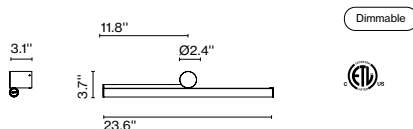

Ambrosia A 60 left

Code	Finish	CCT
A704-115-15-22K	● Matt Gold	22K
A704-115-15-27K	● Matt Gold	27K
A704-115-15-30K	● Matt Gold	30K
A704-115-16-22K	● Black	22K
A704-115-16-27K	● Black	27K
A704-115-16-30K	● Black	30K

Materials
Structure: Aluminum
Diffuser: Methacrylate
Canopy: Aluminum / Steel

Dimmable: Yes
Integrated dimmer: No
Dimming protocols: Based on specified driver/canopy.

Product type: Wall
Light source Ambrosia 22K: LED SMD 24Vdc 9.6W 2200K CRI90 1058lm
Luminaire Ambrosia 22K: (Power supply not included)

Light source Ambrosia 27K: LED SMD 24Vdc 9.6W 2700K CRI90 1014lm
Luminaire Ambrosia 27K: (Power supply not included)

Light source Ambrosia 30K: LED SMD 24Vdc 9.6W 3000K CRI90 1028lm
Luminaire Ambrosia 30K: (Power supply not included)

Weight: Net 1.3 lb – Gross 2.8 lb
Package: 24 x 5.3 x 5.7 " - 1.5 lb – Vol - 0,4 ft³
3.1 x 3.1 x 26.7 " - 1.3 lb – Vol - 0.14 ft³

Product notes: 24V remote power supply to be ordered separately.
Suitable for damp locations. LED included

Wire installation: Hardwired / Recessed