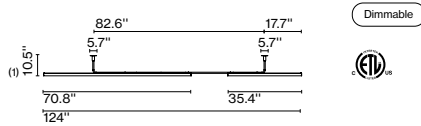

Ambrosia 315

Code	Finish	CCT
A704-104-15-22K	● Matt Gold	22K
A704-104-15-27K	● Matt Gold	27K
A704-104-15-30K	● Matt Gold ☺	30K
A704-104-16-22K	● Black	22K
A704-104-16-27K	● Black	27K
A704-104-16-30K	● Black ☺	30K

☺ Quick ship item. Ships within 3 days. See *Quick Ship* on page 213.

Materials	Dimmable: Yes
Structure: Aluminum	Integrated dimmer: No
Diffuser: Methacrylate	Dimming protocols: Based on specified driver/canopy.
Canopy: Aluminum / Steel	

Product type: Pendant / Ceiling

Light source Ambrosia 22K: LED SMD 24Vdc 43.2W 2200K CRI90 4761lm

Luminaire Ambrosia 22K: (Power supply not included) 4220lm

Light source Ambrosia 27K: LED SMD 24Vdc 43.2W 2700K CRI90 4563lm

Luminaire Ambrosia 27K: (Power supply not included) 4235lm

Light source Ambrosia 30K: LED SMD 24Vdc 43.2W 3000K CRI90 5076lm

Luminaire Ambrosia 30K: (Power supply not included) 4314lm

Weight: Net 11.2 lb – Gross 12.9 lb

Package: 11.4 x 3.9 x 88.6" - 7.7 lb – Vol - 2.3 ft³

3.1 x 3.1 x 38.5" - 1.7 lb – Vol - 0.2 ft³

3.1 x 3.1 x 74" - 3.5 lb – Vol - 0.4 ft³

Product notes: 24V remote power supply to be ordered separately.

Canopy not included. Supplied with 12.1 ft wire.

Suitable for damp locations. LED included