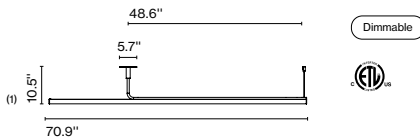

Ambrosia 180

Code	Finish	CCT
A704-102-15-22K	● Matt Gold	22K
A704-102-15-27K	● Matt Gold	27K
A704-102-15-30K	● Matt Gold ☞☺	30K
A704-102-16-22K	● Black	22K
A704-102-16-27K	● Black	27K
A704-102-16-30K	● Black ☞☺	30K

☞☺ Quick ship item. Ships within 3 days. See *Quick Ship* on page 213.

Materials	Dimmable: Yes
Structure: Aluminum	Integrated dimmer: No
Diffuser: Methacrylate	Dimming protocols: Based on specified driver/canopy.
Canopy: Aluminum / Steel	

Product type: Pendant / Ceiling

Light source Ambrosia 22K: LED SMD 24Vdc 28.8W 2200K CRI90 3174lm
Luminaire Ambrosia 22K: (Power supply not included) 2823lm
Light source Ambrosia 27K: LED SMD 24Vdc 28.8W 2700K CRI90 3042lm
Luminaire Ambrosia 27K: (Power supply not included) 2833lm
Light source Ambrosia 30K: LED SMD 24Vdc 28.8W 3000K CRI90 3384lm
Luminaire Ambrosia 30K: (Power supply not included) 2886lm

Weight: Net 6.8 lb – Gross 7.9 lb

Package: 11.4 x 3.9 x 53.2" - 4.4 lb – Vol - 1.4 ft³

3.1 x 3.1 x 74" - 3.5 lb – Vol - 0.4 ft³

Product notes: 24V remote power supply to be ordered separately.

Canopy not included. Supplied with 9.8 ft wire.

Suitable for damp locations. LED included