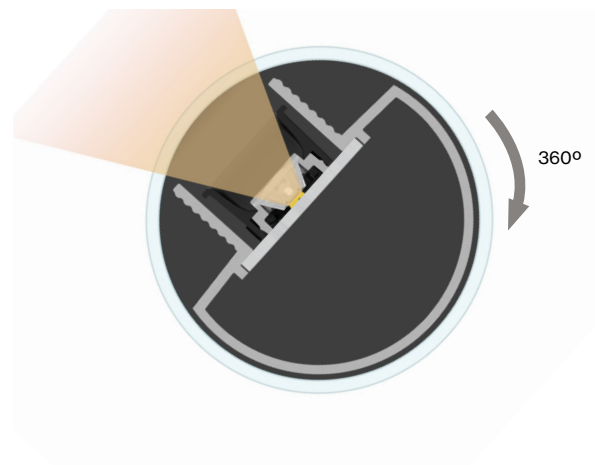

Fris Pro

- Direct light for tasks requiring higher luminance and increased glare control.
- LED 3000K CRI90 (4000K available upon request).
- Power supply not included, order separately.
  They cannot be connected to each other.
- LED beam angle: 55°
  (30° and 65° available upon request)
- Tunable White 2700K 4000K version (available upon request).