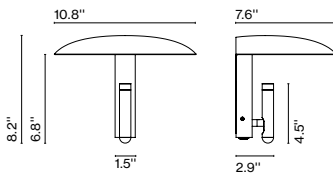

Konoha

Code	Finish
A716-002-39-27K	● Matt Black (RAL 9005)
A716-002-35-27K	● White chalk (RAL 085 80 10)
A716-002-41-27K	● Terracotta (RAL 050 50 40)
A716-002-45-27K	● Moss grey (RAL 7003)

Materials
Structure: Steel
Tube: Aluminium

Dimmable: No

Product type: Wall
Light source: LED SMD 700mA 2.1W 2700K CRI90 199.4lm
Luminaire: 120-277VAC 60Hz 3.1W 137lm
Weight: Net 2.5 lb – Gross 4.2 lb
Package: 13.8 x 13.1 x 9" – 4.2 lb Vol – 1.05 ft³
Product notes: The ON/OFF switch is located at the base of the structure
LED included

Wire installation: Hardwired