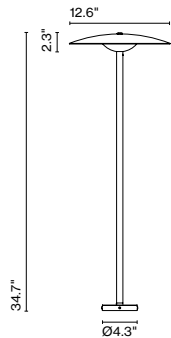

Dimmable

Suitable for
wet locations

Cable length: 7.6 ft.