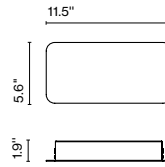

A666-254-15 ☞	● Matt Gold - 60W 24V	ELV / Triac / 0-10V
A666-254-16 ☞	● Black - 60W 24V	ELV / Triac / 0-10V

INPUT: 120-277 VAC 50/60Hz
OUTPUT: CV 24V DC 60W max.
Weight: Net: 2.9 lb – Gross 3.53 lb
Package: 14.6 x 6.7 x 2.6 " - 3.53 lb - VOL - 0.14 ft³

Materials
Structure: Metal