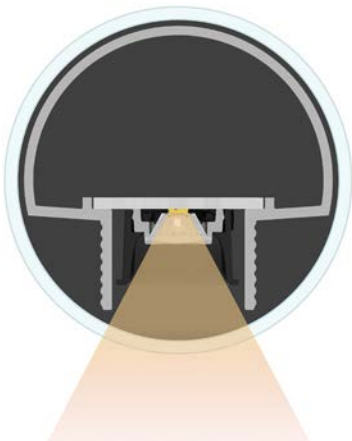

Fris Pro

- Direct light for tasks requiring higher luminance and increased glare control.
- LED 3000K CRI90 (4000K available upon request).
- Power supply not included, order separately.
  They cannot be connected to each other.
- LED beam angle: 55°
  (30° and 65° available upon request)
- Tunable White 2700K 4000K version (available upon request).