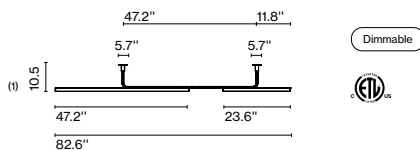

Weight: Net 6.8 lb – Gross 7.9 lb

Package: 11.4 x 3.9 x 53.1" - 4.4 lb – Vol - 1.4 ft³

3.1 x 3.1 x 26.7" - 1.3 lb – Vol - 0.14 ft³

3.1 x 3.1 x 50.4" - 2.2 lb – Vol - 0.35 ft³

Product notes: 24V remote power supply to be ordered separately.

Canopy not included. Supplied with 12.8 ft wire.

Suitable for damp locations. LED included

(1) The height can be increased by means of the 15.7 or 23.6" poles (max. 3 units per each side). They can be combined.