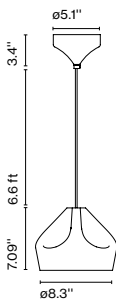

Pleat Box 24

Code	Finish
A636-410-3535	● White - White
A636-410-3549	● White - Gold
A636-410-3835	● Grey - White
A636-410-4135	● Terracotta - White
A636-410-3949	● Black - Gold
A636-410-4235	● Ocher - White
A636-410-4535	● Dark Green - White
A636-410-4549	● Dark Green - Gold

Materials
Shade: Ceramic with the inner part in brilliant white enamel or gold
Canopy: Ceramic
Cord: Fabric

Product type: Pendant
Light source: E26 LED TYPE A 11W
Weight: Net 4.2 lb– Gross 5.5 lb
Package: 14.2 x 14.2 x 11.8" – 5.5 lb Vol – 1.412 ft³
Lamping not included

Cable length: 6.6 ft
Wire installation: Hardwired
Cord color: Black
Canopy color: Same color as chosen shade