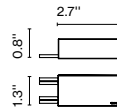

Remote LED Driver

Code	Description	Dimming
A968-333	60W - 24V	ELV

Product type: Power supply
INPUT: 120 VAC 50/60Hz
OUTPUT: CV 24V DC 60W max.
Weight: Net: 0.22 lb – Gross 0.44 lb
Package: 4.3 x 4.3 x 4.3 " - 0.44 lb - VOL - 0.05 ft³

Product notes: Total wattage of all connected fixtures must not exceed canopy or driver wattage. Make selections accordingly.

Dimmable

968-230	60W - 24V	0-10V

Product type: Power supply
INPUT: 120 VAC 50/60Hz
OUTPUT: CV 24V DC 60W max.