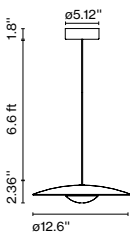

LED-Ginger 20 - 24V

Code	Finish
A662-392	● Oak-White
A662-393	● Wenge-White
A662-394	● Oak-Oak
A662-395	● Wenge-Wenge
A662-344	● Brushed brass-Brushed brass
A662-345	● Brushed brass-White
A662-346	● Black-White

Materials
Diffuser: Pressed wood or brushed aluminum
Dissipater: Aluminum

Dimmable: Yes
Integrated dimmer: No
Dimming protocols: Dependent on purchased power supply. See Cluster Accessory, page 49.

Product type: Pendant
Light source: LED SMD 24Vdc 5W 2700K CRI90 495lm
Luminaire: (Power supply not included) 161lm
Weight: Net 0.7 lb – Gross 1.1 lb
Package: 9 x 8.26 x 3.93" – 1.1 lb Vol – 0.35 ft³
Product notes: Use with Cluster accessory, see pg 49.
1 pc. hook accessory included.
LED included

Dimmable

Cable length: 13.1 ft
Wire installation: Hardwired
Cord color: Black

LED-Ginger 32

Code	Finish	Dimming
A662-035	● Oak-White	ELV
A662-036	● Wenge-White	ELV
A662-241	● Brushed brass-Brushed brass	ELV
A662-242	● Brushed brass-White	ELV
A662-243	● Black-White	ELV
A662-318	● Oak-White	0-10V
A662-319	● Wenge-White	0-10V
A662-245	● Brushed brass-Brushed brass	0-10V
A662-246	● Brushed brass-White	0-10V
A662-247	● Black-White	0-10V

☑ Quick ship item. Ships within 3 days. See *Quick Ship* on page 213.

Materials
Diffuser: Pressed wood or brushed aluminum
Dissipater: Aluminum

Dimmable: Yes
Integrated dimmer: No
Dimming protocols:
Phase cut (ELV)
0-10V

Product type: Pendant
Light Source: LED SMD 700mA 8.2W 2700K CRI90 913lm
Luminaire: 100 - 120 VAC ELV 14W 350lm
120 - 277 VAC 0-10V 14W 350lm
Weight: Net 3 lb – Gross 5.5 lb
Package: 18.9 x 18.9 x 6.7" - 5.5 lb Vol - 1.4 ft³
LED included

Dimmable

Cable length: 6.6 ft
Wire installation: Hardwired
Cord color: Black
Canopy color: Black