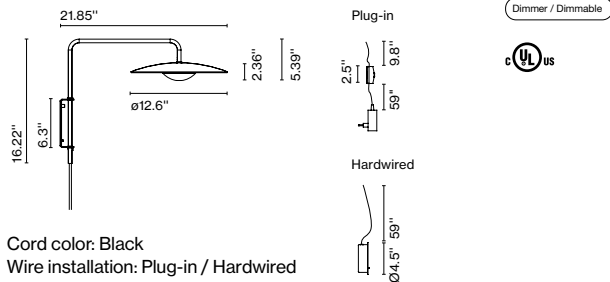

LED-Ginger A

Code	Finish	Dimmer
Plug-in		
A662-087	● Oak-White	Progressive
A662-088	● Wenge-White	Progressive
Hardwired (Canopy)		
A662-095	● Oak-White	ELV / on-off
A662-096	● Wenge-White	ELV / on-off

Materials
Diffuser and base: Pressed wood or brushed aluminum
Dissipater: Aluminum
Structure: Metal

Integrated dimmer: Yes (Plug-in version)
Dimmer Type:
Plug-in version: progressive in-line dimmer from 0 to 100.
Hardwired version: Phase cut (ELV) dimming driver

Product type: Wall
Light Source: LED SMD 700mA 8.2W 2700K CRI90 913lm
Luminaire: 85 - 264 VAC 14W 350lm (Plug-in)
100 - 120 VAC ELV 14W 350lm (Canopy)
Weight: Net 3.3 lb – Gross 6.61 lb
Package: 22.4 x 20.8 x 6.69" - 6.61 lb Vol - 1.8 ft³
LED included

Cord color: Black
Wire installation: Plug-in / Hardwired