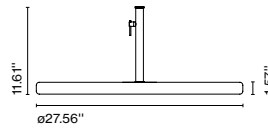

70 base + stem

Code **Finish**
A683-044 ● Concrete and black (RAL 9005)

Oversized item. Special freight policy applies. See *Freight Exceptions* on page 213.

Materials
Base: Concrete
Stem: Stainless steel

Product type: Accessory
Weight: Net 81.1 lb – Gross 113.9 lb
Package: 29.5 x 29.5 x 7.48" - 77.2 lb – Vol -3.7 ft³
12.2 x 7.08 x 6.69" - 4.85 lb – Vol -0.31 ft³
Product notes: Base only compatible with Jaima P307