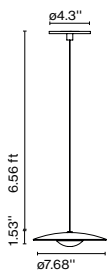

LED-Ginger 20

Code	Finish
A662-189	● Oak-White
A662-190	● Wenge-White
A662-191	● Oak-Oak
A662-192	● Wenge-Wenge
A662-252	● Brushed brass-Brushed brass
A662-253	● Brushed brass-White
A662-254	● Black-White

Materials: Pressed wood or brushed aluminum
Diffuser: Aluminum
Dissipater: Aluminum
Dimmable: No

Product type: Pendant
Light Source: LED SMD 350mA 4.05W 2700K CRI90 463lm
Luminaire: 90 - 264 VAC 6W 161lm
Weight: Net 1.3 lb - Gross 1.8 lb
Package: 9 x 8.26 x 3.93" - 1.8 lb Vol - 0.35 ft³
LED included

Cable length: 6.6 ft
Wire installation: Hardwired
Cord color: Black
Canopy color: Black