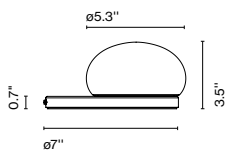

Materials
 Base: Steel
 Diffuser: Opal blown glass

Dimmable: Yes
 Integrated dimmer: Yes
 Dimming protocols: Analog, dimmed via glass movement.

Product type: Table
 Light Source: LED SMD 24Vdc 6.5W 2700K CRI90 579lm
 Luminaire: 120 VAC 8.7W 157lm
 Weight: Net 0.9 lb – Gross 3.3 lb
 Package: 9 x 7 x 5" – 3.3 lb Vol – 0.18 ft³ (1u)
 15 x 16.7 x 17.7" – 11 lb Vol – 1 ft³ (4u)
 Product note: Sold in multiples of 4.
 LED included