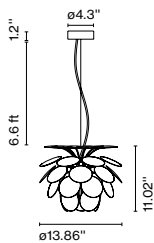

Discocó 35

Code	Finish
A620-055	● White (RAL 9003)
A620-127	● Matte Grey (RAL 7037)
A620-128	● Matte Beige (RAL 1001)
A620-083	● Black - Gold (RAL 9004 - Gold)

Materials
Discs: ABS
Sphere: Chromed metal
Canopy: Metal

Product type: Pendant
Light source: E12 LED TYPE G16.5 5W
Weight: Net 3.3 lb - Gross 5.7 lb
Package: 33.8 x 7 x 7.4" - 5.7 lb - Vol - 1.06 ft³
Lamping not included

Cable length: 6.6 ft
Wire installation: Hardwired
Cord color: White
Canopy color: White