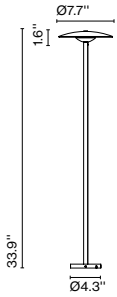

LED-Ginger B 20/86

Code
A662-587-31
A662-587-39

Finish
● Rust Brown-White
● Black-White (RAL 9005-9010)

Materials
Diffuser: Aluminum
Structure: Aluminum

Dimmable: Yes
Integrated dimmer: No
Dimming protocols: Based on specified driver.

Product type: Bollard
Light source: LED SMD 24Vdc 5W 2700K CRI90 495 lm
Luminaire: (Power supply not included) 161 lm
Weight: Net 2.2 lb – Gross 3.5 lb
Package: 9.8 x 9 x 4.7" – 1.5 lb Vol – 0.24 ft³
5.9 x 5.1 x 38.8" – 2 lb Vol – 0.7 ft³
Product notes: 24V remote power supply to be ordered separately, see pg 130.
LED included