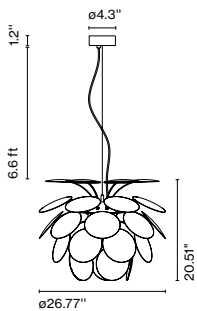

A620-162

Cable length: 6.6 ft
Wire installation: Hardwired
Cord color: Black (American oak version), White (all the rest)
Canopy Color: Black (American oak version), White (all the rest)