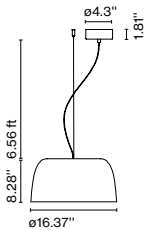

Djembé 42.21

Code	Finish
A681-380	White (RAL 1013)
A681-381	Grey (RAL 7022)
A681-382	Red (RAL 3011)
A681-383	Sky Blue (PANTONE 7542C)

Materials
Shade: Bi-injected rotary moulded polyethylene (stone texture on the outer part and smooth satin white on the inner part of the fixture)
Diffuser: Aluminum

Dimmable: Yes
Integrated dimmer: No
Dimming protocols: Dual dimming driver
Phase cut (ELV) or 0-10V

Product type: Pendant
Light Source: LED SMD 700mA 16.28W 2700K CRI90 1873lm
Luminaire: 90 - 135 VAC ELV 19W 955lm
120 - 277 VAC 0-10V 19W 955lm
Weight: Net 6.6 lb – Gross 9.7 lb
Package: 17.3 x 17.3 x 12" – 9.7 lb Vol – 2.11 ft³
Product notes: 3000K available upon request
LED included

Dimmable

Cable length: 6.56 ft
Wire installation: Hardwired
Cord color: Black
Canopy color: Black