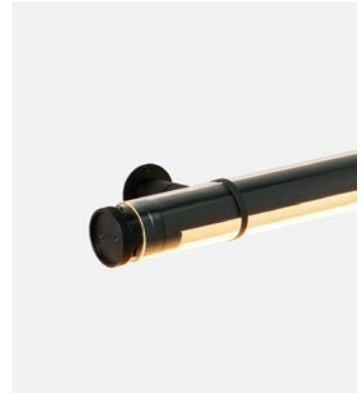

Product type: Accessory
Product notes: Accessory for wall installation.

Support Fris A 37 x2

Code A718-041-39
Finish ● Black

Materials
Structure: Metal

Product type: Accessory
Product notes: Accessory for wall installation.