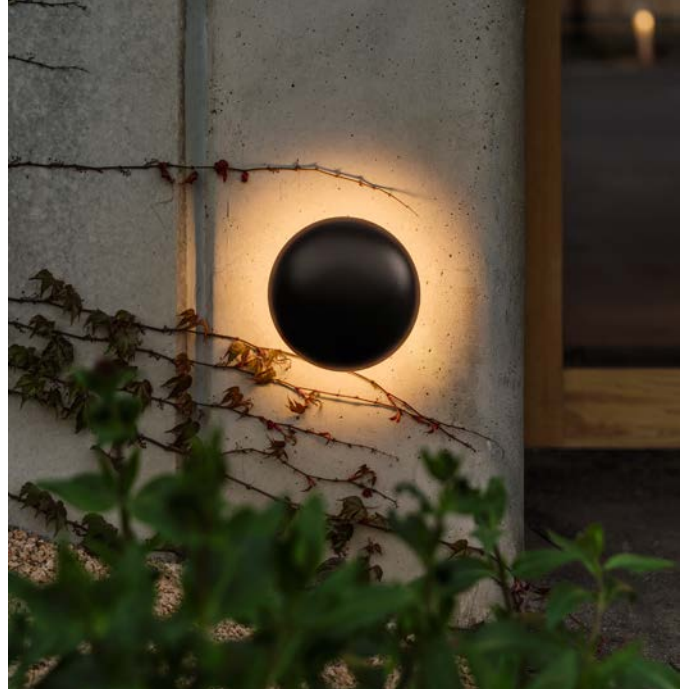

Babila, Marco Zanuso Jr.

Babila demonstrates that, when it comes to a design, the material can be as important as the shape. This outdoor wall sconce is of polished stainless steel, a circular object that produces a panoramic effect, reflecting its surroundings. It is not

designed to be an architectural element, but rather a simple and beautiful design that draws attention, whether on or off, as it allows us to catch a glimpse of the daily life occurring around it.