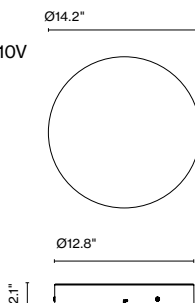

Circular Cluster Canopy 180W 24V ELV/Triac/0-10V

Code A666-260-39 Finish ● Black

Materials
Structure: Painted iron

Product type: Accessory
Input: 120-277VAC 50/60Hz
Output: CV 24V DC 180W max.

Weight: Net 10.8 lb – Gross 12.35 lb
Package: 16.14 x 16.14 x 3.15" - 12.35 lb – VOL - 0.47 ft³
Product notes: Canopy for 24V luminaires.
Total wattage of all connected fixtures must not exceed canopy or driver wattage. Make selections accordingly.

Wire installation: Hardwired
Canopy color: Black - Entry points: 5

Dimmable: Yes
Integrated dimmer: No
Dimming protocols: ELV / Triac / 0-10V

Dimmable