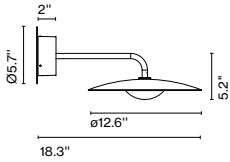

LED-Ginger 32A IP65

Code   Finish
A662-663-31-27K   ● Rust Brown
A662-663-39-27K   ▲ Black-White (RAL 9005-9010)

Materials   Dimmable: Yes
Diffuser: Aluminum   Integrated dimmer: No
Dissipater: Aluminum   Dimming protocols: Phase cut (ELV)

Product type: Wall
Light Source: LED SMD 700mA 7.8W 2700K CRI90 913 lm
Luminaire: 100 - 120 VAC ELV 14W 350 lm - Black-White
Weight: Net 3.3 lb – Gross 6.2 lb
Package: 20.5 x 16.5 x 9.5 " – 6.2 lb Vol – 1.8 ft³
LED included