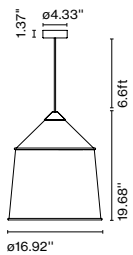

Materials
Shade: Textilene, inner part in white

Product type: Pendant
Light Source: E26 LED Globe (ø120) 22W
Weight: Net 4 lb – Gross 8.1 lb
Package: 17.3 x 17.7 x 15.4" – 11 lb Vol – 2.8 ft³
Lamping not included