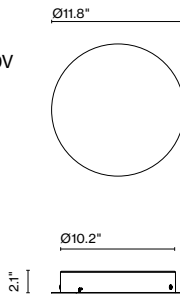

Circular Cluster Canopy 90W 24V ELV/Triac/0-10V

Code A666-259-39 Finish ● Black

Materials
Structure: Painted iron

Product type: Accessory
INPUT: 120-277VAC 50/60Hz
OUTPUT: CV 24V DC 90W max.

Weight: Net 6.83 lb – Gross 8.16 lb
Package: 16.14 x 16.14 x 3.15" - 8.16 lb – VOL - 0.47 ft³
Product notes: Canopy for 24V luminaires.
Total wattage of all connected fixtures must not exceed canopy or driver wattage. Make selections accordingly.

Wire installation: Hardwired
Canopy color: Black - Entry points: 3

Dimmable: Yes
Integrated dimmer: No
Dimming protocols: ELV / Triac / 0-10V

Dimmable