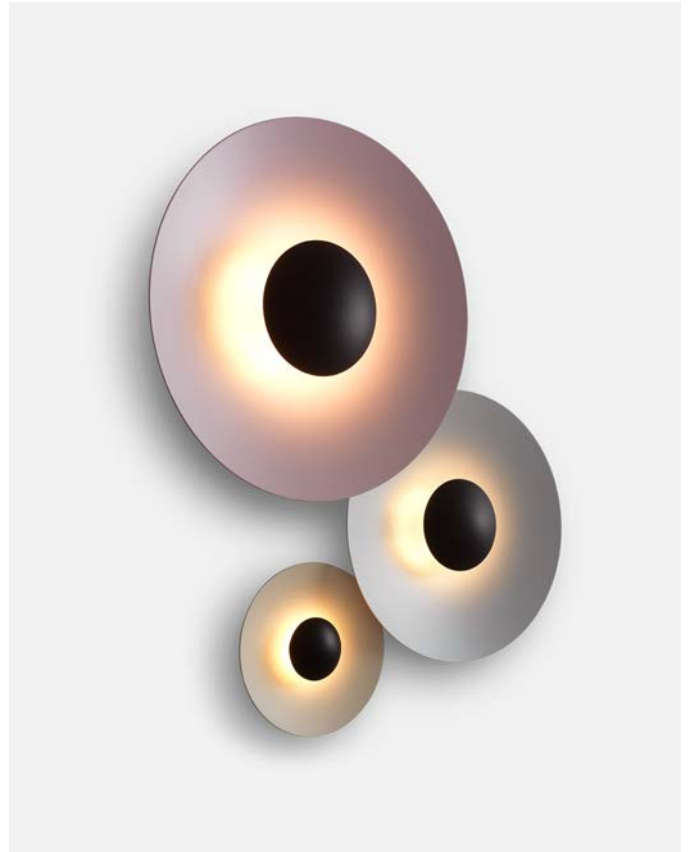

Accessory C3 20/32/42

Code	Finish
Structure	
A662-539	● Black
Shades 20	
A662-519	○ Oak-White
A662-520	○ Wenge-White
A662-521	○ Oak-Oak
A662-522	○ Wenge-Wenge
A662-523	○ Brushed brass-Brushed brass
A662-524	○ Black-White
A662-582-36-27K	○ Mauve (RAL 010 70 10)
A662-582-37-27K	○ Sand (RAL 050 85 10)
A662-582-38-27K	○ Stone Grey (RAL 000 65 00)

Shades 32	
A662-525	○ Oak-White
A662-526	○ Wenge-White
A662-527	○ Oak-Oak
A662-528	○ Wenge-Wenge
A662-529	○ Brushed brass-Brushed brass
A662-530	○ Black-White
A662-583-36-27K	○ Mauve (RAL 010 70 10)
A662-583-37-27K	○ Sand (RAL 050 85 10)
A662-583-38-27K	○ Stone Grey (RAL 000 65 00)

Shades 42	
A662-532	○ Oak-White
A662-533	○ Wenge-White
A662-534	○ Oak-Oak
A662-535	○ Wenge-Wenge
A662-536	○ Brushed brass-Brushed brass
A662-537	○ Black-White
A662-584-36-27K	○ Mauve (RAL 010 70 10)
A662-584-37-27K	○ Sand (RAL 050 85 10)
A662-584-38-27K	○ Stone Grey (RAL 000 65 00)

Materials
Canopy: Metal

Dimmable: Yes
Integrated dimmer: No
Dimming protocols: Dual dimming driver
Phase cut (ELV) or 0-10V

A662-582-37-27K / A662-583-38-27K / A662-584-36-27K

Product type: Wall / Ceiling
Luminaire: Only 120 VAC ELV 30W (max.)
120 - 277 VAC 0-10V 30W (max.)
Weight: Net 17.2 lb – Gross 22 lb
Package: 9.1 x 8.3 x 3.9" - 2.2 lb Vol - 0.35 ft³
22.4 x 20.8 x 6.7" - 7.7 lb Vol - 1.8 ft³
22.4 x 20.8 x 6.7" - 6.6 lb Vol - 1.8 ft³
20.9 x 20.9 x 4.7" - 5.5 lb Vol - 1.1 ft³

LED included