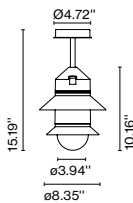

Santorini C

Code	Finish
A654-033	● White (RAL 9003)
A654-034	● Grey (RAL 7039)
A654-035	● Mustard (RAL 1032)

Materials
Structure: Polycarbonate
Shade: Blown pressed glass
Support: Stainless anti-oxidant
cataphoresis treatment

Product type: Ceiling
Light source: E26 LED TYPE A19 8W
Weight: Net 3.1 lb – Gross 5.3 lb
Package: 20.8 x 13 x 9.4" – 5.3 lb Vol – 1.48 ft³
Lamping not included

Suitable for
wet locations

Wire installation: Hardwired