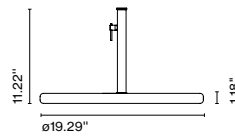

Product type: Accessory
Weight: Net 31.5 lb – Gross 37.91 lb
Package: 12.2 x 7.1 x 6.7" - 4.8 lb – Vol -0.31 ft³
24.8 x 24.8 x 2.7" - 33.1 lb – Vol -0.95 ft³
Product notes: Base only compatible with Jaima P207