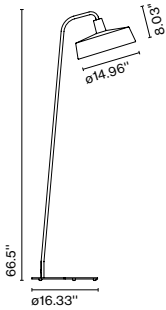

Soho 38 P LED

Code	Finish
A631-255	● White
A631-256	● Stone grey
A631-257	● Black

Materials
Shade: Rotary moulded polyethylene
Diffuser: Methacrylate opal
Structure: Metal with stainless anti-oxidant cataphoresis

Dimmable: Yes
Integrated dimmer: No
Dimming protocols: Phase cut (ELV)

Product type: Floor
Light Source: LED SMD 700mA 8.1W 2700K CRI90 913lm
Luminaire: 120 VAC ELV 14W
Weight: Net 26 lb – Gross 32 lb
Package: 17.32 x 17.32 x 9.84" – 6.61 lb Vol – 1.76 ft³
18.1 x 18.1 x 1.18" – 19.84 lb Vol – 0.21 ft³
69.29 x 11.8 x 2.56" – 6.6 lb Vol – 1.05 ft³
LED included

Dimmable

Suitable for
wet locations