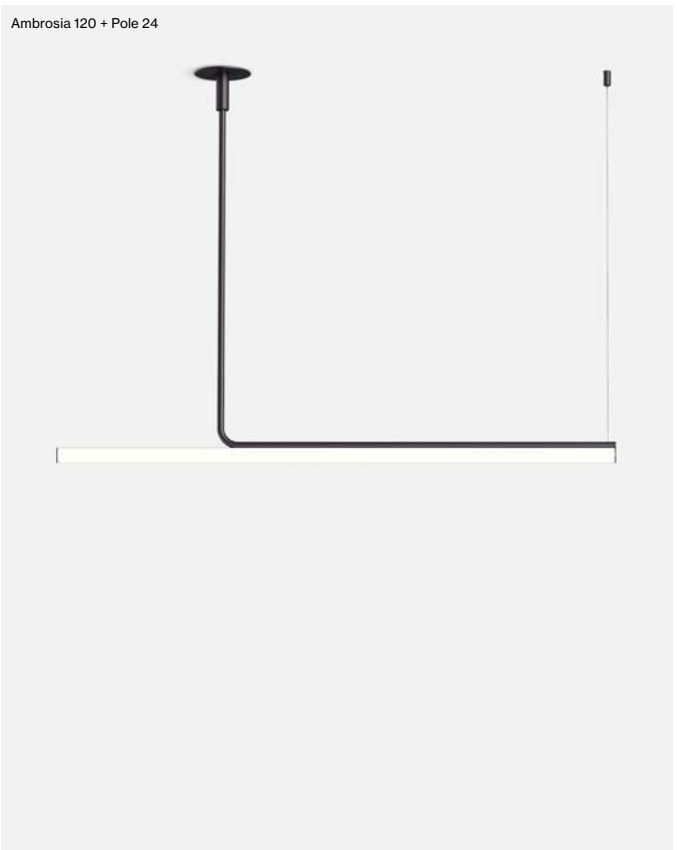

(1) The height can be increased by means of the 15.7 or 23.6" poles (max. 3 units.) They can be combined.

Wire installation: Hardwired / Recessed

Ambrosia 120 + Pole 24

A704-101-16-27K