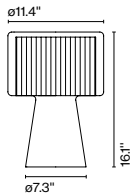

Mercer M

Code
A89-018
A89-079

Finish
● Pleated white cotton
● Pearl white

Materials
Shade: Textile
Structure: Blown glass
Diffuser: Opal disc

Integrated dimmer: Yes
Dimmer Type: Progressive in-line dimmer

Product type: Table
Light source: E26 TYPE A19 100W
Weight: Net 11 lb – Gross 9.9 lb
Package: 22 x 14.9 x 15.7" – 9.9 lb Vol – 3.17 ft³
Lamping not included

Dimmer

cULus

Cable length: 5 ft
Wire installation: Plug-in
Cord color: Black
Switch location: In-line