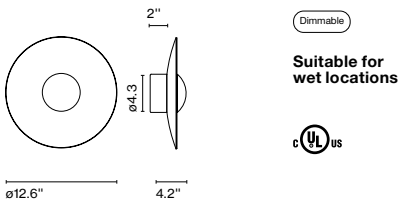

Canopy color: Black