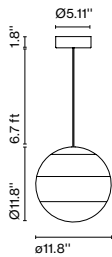

Dipping Light 30 NEW FINISHES

Code	Finish	Dimming
A691-477-35-27K	White	ELV
A691-477-45-27K	Green	ELV
A691-477-30-27K	Amber	ELV
A691-477-40-27K	Burgundy	ELV
A691-477-47-27K	Chocolate	ELV
A691-477-37-27K	Cream	ELV
A691-478-35-27K	White	0-10V
A691-478-45-27K	Green	0-10V
A691-478-30-27K	Amber	0-10V
A691-478-40-27K	Burgundy	0-10V
A691-478-47-27K	Chocolate	0-10V
A691-478-37-27K	Cream	0-10V

Materials

Diffuser: Brilliant white blown glass globe with layered paint
Cover: Polycarbonate
Canopy: Metal

Dimmable: Yes
Integrated dimmer: No
Dimming protocols:
Phase cut (ELV)
0-10V

Product type: Pendant

Light Source: LED SMD 700mA 8.2W 2700K CRI90 913lm

Luminaire: 100 - 120 VAC ELV 14W 379lm

110 - 127 VAC 0-10V 14W 379lm

Weight: Net 5.2 lb – Gross 8 lb

Package: 16 x 15.7 x 16 " – 8 lb Vol – 2.47 ft³

LED included