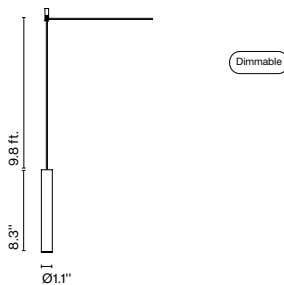

Cable length: 9.8 ft.
Wire installation: Hardwired
Color cord: Black