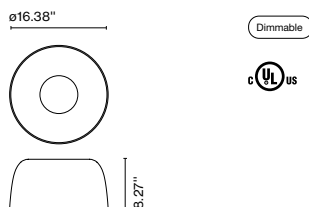

Materials

Shade: Bi-injected rotary moulded polyethylene (stone texture on the outer part and smooth satin white on the inner part of the fixture)
Diffuser: Aluminum

Dimmable: Yes

Integrated dimmer: No

Dimming protocols: Dual dimming driver

Phase cut (ELV) or 0-10V

Product type: Ceiling

Light Source: LED SMD 700mA 16.28W 2700K CRI90 1873lm

Luminaire: Only 120 VAC ELV 19W 955lm

120 - 277 VAC 0-10V 19W 955lm

Weight: Net 6.6 lb – Gross 9.4 lb

Package: 17.3 x 17.3 x 9.8" – 9.4 lb Vol – 1.765 ft³

Product notes: 3000K available upon request

LED included

Wire installation: Hardwired