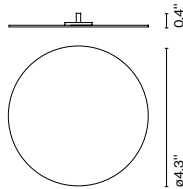

Dipping Light Portable NEW FINISHES

Code	Finish
A691-453-3515-27K	● White - Brushed Brass
A691-453-4515-27K	● Green - Brushed Brass
A691-453-3015-27K [Ⓢ]	● Amber - Brushed Brass
A691-453-4015-27K	● Burgundy - Brushed Brass
A691-453-4715-27K	● Chocolate - Brushed Brass
A691-453-3715-27K	● Cream - Brushed Brass

[Ⓢ] Quick ship item. Ships within 3 days. See *Quick Ship* on page 213.

Materials: Body: Metal
Diffuser: Brilliant white blown glass globe with layered paint

Dimmable: Yes
Integrated dimmer: Yes
Dimmer Type: 3-step dimmer

Product type: Table
Light source: LED SMD 1A 3.5W 2700K CRI90 216lm
Luminaire: in 5 Vdc 1.5A 123lm
Weight: Net 2.6 lb – Gross 3.3 lb
Package: 7 x 7 x 14" – 3.3 lb Vol – 0.4 ft³
LED included

Dimmer

Switch location: Body
Charging time 10 h

Battery life time:
5 hours in peak power
10 hours in half power
20 hours in a quarter power

Disk accessory + magnet

Code	Finish
A691-097	● Black

Materials
Structure: Metal counterweight

Product type: Accessory
Weight: Net 1.1 lb – Gross 1.3 lb
Package: 6 x 5.5 x 3.5" - 1.3 lb – Vol - 0.07 ft³

Magnet accessory

Code	Finish
A680-008	● Inox

Materials
Structure: Neodymium magnet

Product type: Accessory
Weight: Net 0.04 lb – Gross 0.04 lb
Package: 4.72 x 6.89 x 0.39" - 0.04 lb – Vol - 0.035 ft³