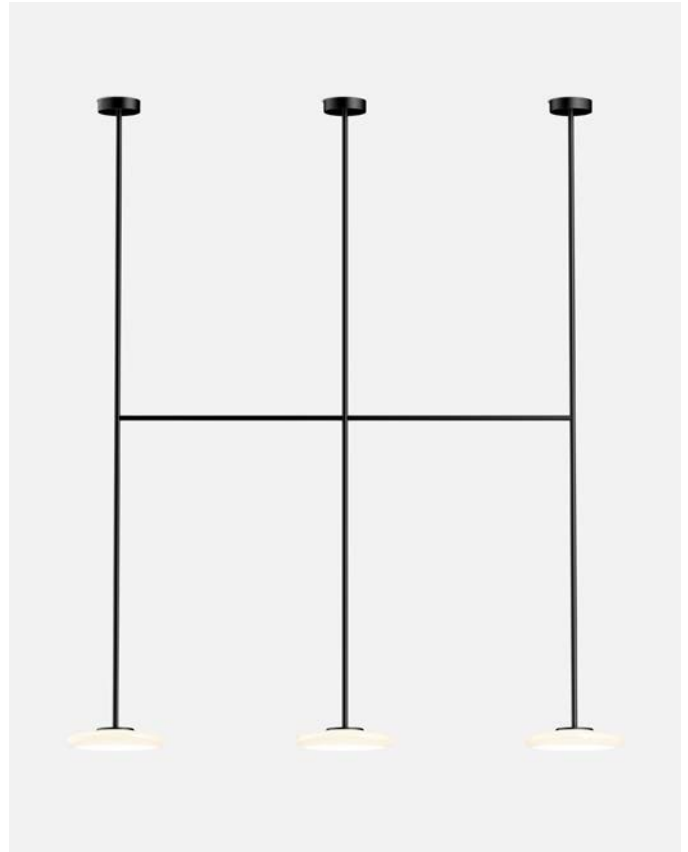

Ihana x3 200

Code	Finish	Dimming	CCT
A709-101-39-27K	Opal	ELV	27K
A709-102-39-22/30K	Opal	ELV	DTW 22K-30K

Materials	Dimmable: Yes
Structure: Steel	Integrated dimmer: No
Shade: Opal blown glass	Dimming protocols: Phase cut (ELV)
	Dim to warm from 2200K to 3000K (ELV)

Product type: Pendant / Ceiling
Light source: LED SMD 700mA 23.5W 2700K CRI90 1826lm
Luminaire: 100 - 120 VAC ELV 42W 1491lm
Light source DTW: LED SMD 700mA 23.5W 2200-3000K CRI90
Luminaire DTW: 100 - 120 VAC ELV 42W
Weight: Net 18 lb – Gross 33.3 lb
Package: (3x) 8.3 x 16.5 x 16.5" – 6.61 lb Vol – 1.41 ft³
7 x 7 x 88.5" – 14.7 lb Vol – 2.47 ft³
7 x 7 x 88.5" – 11.9 lb Vol – 2.47 ft³

Product notes: 0-10V upon request
LED included

A709-101-39-27K

Wire installation: Hardwired
Canopy color: Black