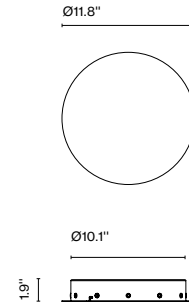

Wire installation: Hardwired
Canopy color: Black - Entry points: 9

Circular Canopy 100W

Code A693-021   Finish ● Black   Dimming 0-10V

Materials
Structure: Painted iron

Product type: Accessory
Luminaire: 120 - 277 VAC 0-10V 114W (max.)
Weight: Net 7.2 lb – Gross 8.3 lb
Package: 16.5 x 15.7 x 3" - 8.3 lb – Vol - 0.35 ft³
Product notes: Canopy for 24V luminaires.