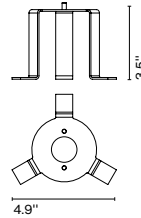

Concrete fixation plate

Code A662-556   Finish ● Stainless steel

Materials
Structure: Stainless steel 316 L

Product type: Accessory for LED-Ginger Bollards.
For fixing luminaire location in wet concrete/cement.

Weight: Net 0.7 lb – Gross 0.9 lb
Package: 5.9 x 5.9 x 5.1" - 0.9 lb – Vol - 0.1 ft³