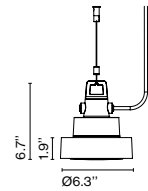

Plaff-on! S 16 IP65 NEW

Code   Finish
A628-089-31-27K   ● Rust Brown
A628-089-39-27K   ▲ Black-White