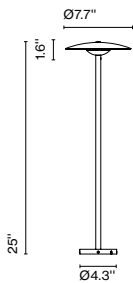

LED-Ginger B 20/63

Code
A662-586-31
A662-586-39

Finish
● Rust Brown-White
● Black-White (RAL 9005-9010)

Materials
Diffuser: Aluminum
Structure: Aluminum

Dimmable: Yes
Integrated dimmer: No
Dimming protocols: Based on specified driver.

Product type: Bollard
Light source: LED SMD 24Vdc 5W 2700K CRI90 495 lm
Luminaire: (Power supply not included) 161 lm
Weight: Net 1.9 lb – Gross 3 lb
Package: 9.8 x 9 x 4.7" – 1.5 lb Vol – 0.24 ft³
5.9 x 5.1 x 26.2" – 1.5 lb Vol – 0.35 ft³
Product notes: 24V remote power supply to be ordered separately, see pg 130.
LED included

Dimmable

Suitable for
wet locations

Cable length: 7.9 ft