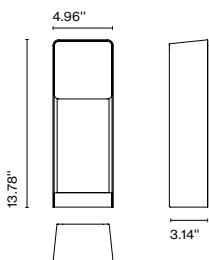

Materials

Structure: Aluminum
Lids: Metal, wood

Dimmable: No

Product type: Bollard

Light Source: LED SMD 700mA 4W 2700K CRI80 320lm
Luminaire: 100-277 VAC 6.2W
Weight: Net 3.08 lb – Gross 5.07 lb
Package: 6.89 x 5.11 x 18.11" – 5.07 lb Vol – 0.35 ft³

Suitable for wet locations