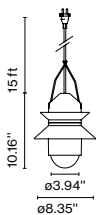

Materials

Structure: Polycarbonate
Shade: Blown pressed glass

Product type: Pendant

Light source: E26 TYPE A19 8W

Weight: Net 3.1 lb – Gross 4.9 lb

Package: 16.1 x 10.2 x 9.4" – 4.9 lb Vol – 0.81 ft³

Lamping not included

Suitable for
wet locations