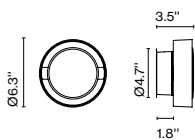

Plaff-on! 16 IP65

Code	Finish	Dimming
A628-051	● Black (RAL 9005)	ELV
A628-079-31-27K	● Rust Brown	ELV
A628-079-35-27K	● White (RAL 9010)	ELV
A628-069	● Black (RAL 9005)	0-10V
A628-080-31-27K	● Rust Brown	0-10V
A628-080-35-27K	● White (RAL 9010)	0-10V

Materials
Structure: Aluminum
Shade: Opal blown glass

Dimmable: Yes
Integrated dimmer: No
Dimming protocols:
Phase cut (ELV)
0-10V (120-277V)

Product type: Wall / Ceiling
Light Source: LED SMD 500mA 6W 2700K CRI90 607.2lm
Luminaire: 120 VAC ELV 8.7W 225lm
120-277 VAC 0-10V 8.7W 225lm
Weight: Net 1.76 lb – Gross 2.65 lb
Package: 8.6 x 8.6 x 6.7" – 2.6 lb Vol – 0.28 ft³
LED included

Dimmable
ADA
Suitable for wet locations
cULus

Wire installation: Hardwired