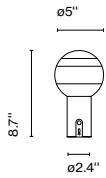

Dipping Light Portable NEW FINISHES

Code	Finish
A691-453-3515-27K	● White - Brushed Brass
A691-453-4515-27K	● Green - Brushed Brass
A691-453-3015-27K [Ⓢ]	● Amber - Brushed Brass
A691-453-4015-27K	● Burgundy - Brushed Brass
A691-453-4715-27K	● Chocolate - Brushed Brass
A691-453-3715-27K	● Cream - Brushed Brass

[Ⓢ] Quick ship item. Ships within 3 days. See *Quick Ship* on page 213.

Materials: Body: Metal
Diffuser: Brilliant white blown glass globe with layered paint

Dimmable: Yes
Integrated dimmer: Yes
Dimmer Type: 3-step dimmer

Product type: Table
Light source: LED SMD 1A 3.5W 2700K CRI90 216lm
Luminaire: in 5 Vdc 1.5A 123lm
Weight: Net 2.6 lb – Gross 3.3 lb
Package: 7 x 7 x 14" – 3.3 lb Vol – 0.4 ft³
LED included