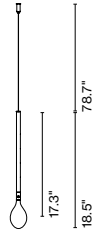

Individual hook Fris

Code
Hook 47 x1
A718-065-39

Finish
● Black

1 unit included