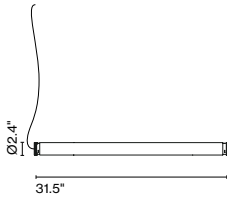

Fris 80 NEW

Code	Finish	CCT
A718-055-16-27K	● Black	27K
A718-055-18-27K	● Bronze	27K
A718-055-16-30K	● Black	30K
A718-055-18-30K	● Bronze	30K

Materials
Structure: Aluminium
Diffuser: Glass

Dimmable: Yes
Integrated dimmer: No
Dimming protocols: Based on specified driver/canopy.

Product type: Wall / Ceiling
Light source: LED SMD 24Vdc 13.7W 2700K CRI90 1657lm
Luminaire: (Power supply not included) 1165lm

Light source: LED SMD 24Vdc 13.7W 3000K CRI90 1612lm
Luminaire: (Power supply not included) 1165lm

Product notes: 24V remote power supply and hooks (see the accessories section) to be ordered separately.
LED included

Dimmable

Cable length: 9.8 ft.
Wire installation: Hardwired
Color cord: Black

Wire installation: Hardwired / Recessed