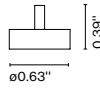

A680-056

Magnet accessory

Code A680-008 Finish ● Inox

Materials
Structure: Neodymium magnet

Product type: Accessory
Weight: Net 0.02 lb – Gross 0.04 lb
Package: 4.72 x 6.89 x 0.39 " - 0.04 lb – Vol - 0.035 ft³