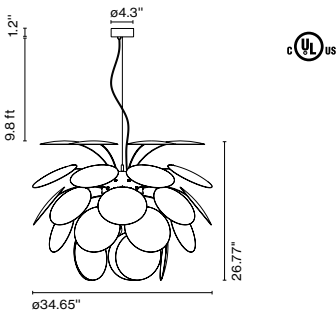

Discocó 88

Code	Finish
A620-006	White (RAL 9003)
A620-133	Matte Grey (RAL 7037)
A620-134	Matte Beige (RAL 1001)
A620-085	Black - Gold (RAL 9004 - Gold)

Materials
Discs: ABS
Sphere: Chromed metal
Canopy: Metal

Product type: Pendant
Light source: 3x E26 LED TYPE A 11W
Weight: Net 14.8 lb – Gross 23.4 lb
Package: 52.7 x 12.2 x 16.5" - 23.4 lb – Vol - 6 ft³
Lamping not included

Cable length: 9.8 ft
Wire installation: Hardwired
Cord color: White
Canopy color: White