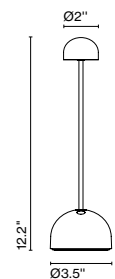

Sips

Code Finish
A721-001-3534-27K ☉ White - Silver (RAL 9001 - RAL 9006)
A721-001-4749-27K ☉ Chocolate - Gold (RAL 8017 - RAL 1036)
A721-001-4549-27K ☉ Green - Gold (RAL 6009 - RAL 1036)

☉ Quick ship item. Ships within 3 days. See *Quick Ship* on page 213.

Materials Dimmable: Yes
Diffuser: Polycarbonate Integrated dimmer: Yes
Base: Polycarbonate Dimmer Type: 3 positions dimmer
Stem: Steel

Product type: Table / Portable
Light source: LED SMD 2,2W 1,5 A 2700K CRI90 327lm
Luminaire: in 5 Vdc 1,5A
Weight: Net 0.75 lb – Gross 1.3 lb
Package: 14.5 x 5.3 x 4.7 " – 1.3 lb Vol – 0.2 ft³
Product notes: Multiple order of 6 units
Charging cable included (USB to USB-C). Power adapter not included.
LED included

Switch location: Body
Charging time 10 h

Dimmer

Suitable for wet locations

Battery life time:
5 hours in peak power
10 hours in half power
20 hours in a quarter power