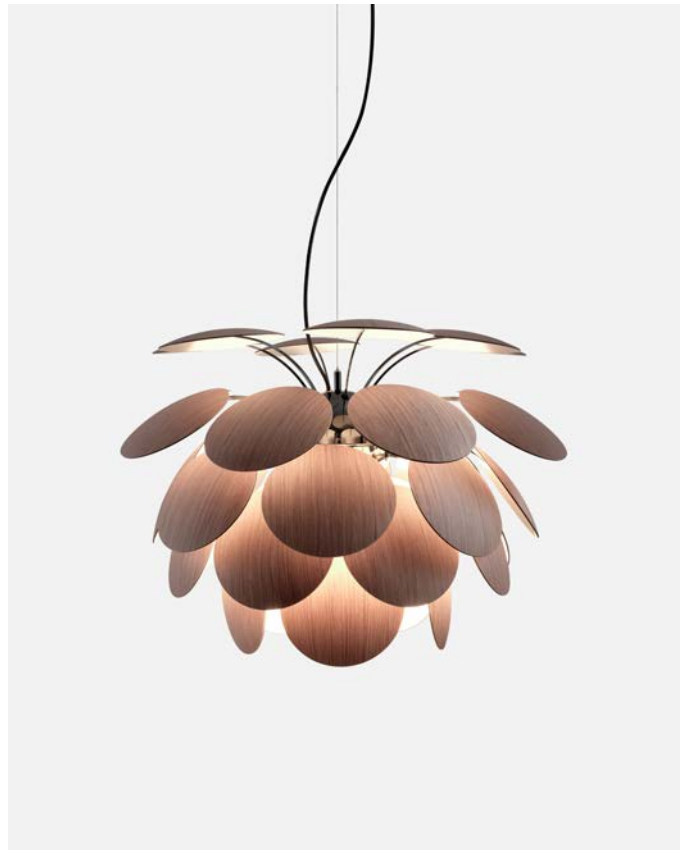

A620-162

Cable length: 6.6 ft
Wire installation: Hardwired
Cord color: Black (American oak version), White (all the rest)
Canopy Color: Black (American oak version), White (all the rest)