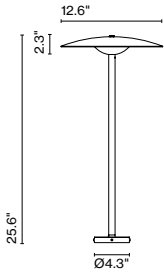

Ginger B 32/65

Code   Finish
A662-760-31-27K   ● Rust Brown - White
A662-760-39-27K   ● Black - White (RAL 9005-9010)

Materials   Dimmable: Yes
Diffuser: Aluminium   Integrated dimmer: No
Structure: Stainless steel   Dimming protocols: Based on specified driver.

Product type: Bollard
Light source: LED SMD 24Vdc 10W 2700K CRI90 1038lm
Luminaire: (Power supply not included) 350lm
Weight: Net 3.7 kg – Gross 6.8 lb
Package: 5.5 x 5.1 x 25.6 " - 2.6 lb – VOL - 0,35 ft³
            17 x 18.9 x 6.3 " - 4.2 lb – VOL - 1.06 ft³
Product notes: 24V remote power supply to be ordered separately, see pg 130.
LED included

Dimmable

Suitable for
wet locations

Cable length: 8.5 ft.