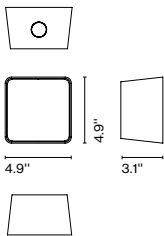

Lab 2 2020

Code A646-191   Finish ● Graphite grey (RAL 7024)

Materials   Dimmable: No
Structure: Injected aluminum
Lids: Metal, wood (see next page)

Product type: Wall
Light source: LED SMD 24Vdc 7.4W 2700K CRI90 378lm
Luminaire: 100 - 240 VAC 8.47W 322lm
Weight: Net 1.91 lb – Gross 2.20 lb
Package: 5.9 x 5.9 x 5.1" – 2.2 lb Vol – 0,106 ft³

Suitable for wet locations

Wire installation: Hardwired