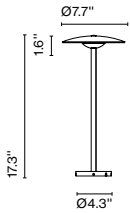

LED-Ginger B 20/44

Code
A662-585-31
A662-585-39

Finish
● Rust Brown-White
● Black-White (RAL 9005-9010)

Materials
Diffuser: Aluminum
Structure: Aluminum

Dimmable: Yes
Integrated dimmer: No
Dimming protocols: Based on specified driver.

Product type: Bollard
Light source: LED SMD 24Vdc 5W 2700K CRI90 495 lm
Luminaire: (Power supply not included) 161 lm
Weight: Net 1.8 lb – Gross 2.9 lb
Package: 9.8 x 9 x 4.7" – 1.5 lb Vol – 0.24 ft³
5.9 x 5.1 x 18.9" – 1.3 lb Vol – 0.3 ft³
Product notes: 24V remote power supply to be ordered separately, see pg 130.
LED included

Dimmable

Suitable for
wet locations

Cable length: 8.5 ft