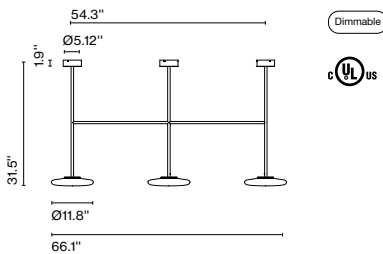

Ihana x3 80

Code	Finish	Dimming	CCT
A709-156-39-27K	● Opal	ELV	27K
A709-113-39-22/30K	● Opal	ELV	DTW 22K-30K

Materials	Dimmable: Yes
Structure: Steel	Integrated dimmer: No
Shade: Opal blown glass	Dimming protocols: Phase cut (ELV)
	Dim to warm from 2200K to 3000K (ELV)

Product type: Pendant / Ceiling
Light source: LED SMD 700mA 23.5W 2700K CRI90 1826lm
Luminaire: 100 - 120 VAC ELV 42W 1491lm
Light source DTW: LED SMD 700mA 23.5W 2200-3000K CRI90
Luminaire DTW: 100 - 120 VAC ELV 42W
Weight: Net 15 lb – Gross 21 lb
Package: (3x) 8.3 x 16.5 x 16.5" – 6.61 lb Vol – 1.41 ft³
9.5 x 5.5 x 45" – 8.15 lb Vol – 1.41 ft³
9.5 x 5.5 x 45" – 6.2 lb Vol – 1.41 ft³
Product notes: 0-10V upon request
LED included

Wire installation: Hardwired
Canopy color: Black