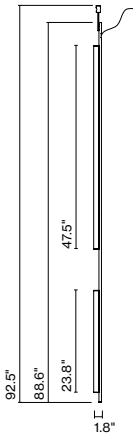

Dimmable

Wire installation: Hardwired
Cable length: 6.5 ft.
Color cord: Black