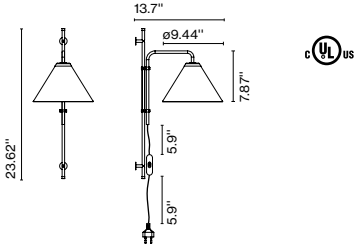

Funiculí A Fabric

Code   Finish
A641-415 ☞☐   ● Black - White
A641-416 ☞☐   ● Black - Sand

☞☐ Quick ship item. Ships within 3 days. See *Quick Ship* on page 213.

Materials
Stem: Iron
Shade: White or sand polyester shade, made of a PVC-PET laminated film

Product type: Wall
Light source: E12 LED 5W
Weight: Net 1.5 lb – Gross 3.7 lb
Package: 25.6 x 11.4 x 3.9" - 6.61 lb Vol - 0.7 ft³
10.3 x 10.3 x 7" - 2.64 lb Vol - 0.42 ft³
Lamping not included

Cable length: 5.4 ft
Wire installation: Plug-in
Cord color: Black
Switch location: In-line