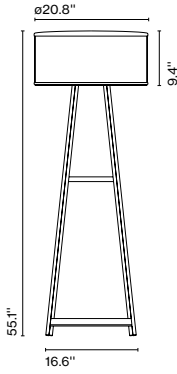

Materials

Shade: Rotomoulded Polycarbonate

Product type: Pendant

Light source: E26 LED GLOBE 20W

Weight: Net 28 lb – Gross 39 lb

Package: 37 x 37 x 20" – 39 lb Vol – 17.6 ft³

Lamping not included

Cable length: 8.2 ft

Cable length: 6.6 ft
Wire installation: Plug-in
Cord color: Black
Switch location: In-line

A645-020

Code A645-014 Finish Iroko - Brown

Materials
Shade: Polyethylene, Textilene
Structure: Iroko wood

Product type: Floor
Light source: 2x E26 LED TYPE A 11W
Weight: Net 23.6 lb – Gross 24.6 lb
Package: 22 x 22 x 11.4 " - 11.4 lb – Vol - 3.2 ft³
18.5 x 4.7 x 49.6 " - 13.2 lb – Vol - 2.5 ft³
Lamping not included