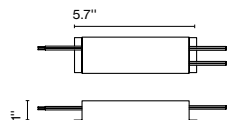

Ambrosia A 210

Code	Finish	CCT
A704-121-15-22K	● Matt Gold	22K
A704-121-15-27K	● Matt Gold	27K
A704-121-15-30K	● Matt Gold	30K
A704-121-16-22K	● Black	22K
A704-121-16-27K	● Black	27K
A704-121-16-30K	● Black	30K

Materials
Structure: Aluminum
Diffuser: Methacrylate
Canopy: Aluminum / Steel

Dimmable: Yes
Integrated dimmer: No
Dimming protocols: Based on specified driver/canopy.

Product type: Wall
Light source Ambrosia 22K: LED SMD 24Vdc 28.8W 2200K CRI90 3174lm
Luminaire Ambrosia 22K: (Power supply not included) 2802lm

Light source Ambrosia 27K: LED SMD 24Vdc 28.8W 2700K CRI90 3042lm
Luminaire Ambrosia 27K: (Power supply not included) 2812lm

Light source Ambrosia 30K: LED SMD 24Vdc 28.8W 3000K CRI90 3384lm
Luminaire Ambrosia 30K: (Power supply not included) 2865lm

Weight: Net 6.2 lb – Gross 7.9 lb
Package: 59.8 x 5.3 x 6.5 " - 4.4 lb – Vol - 1 ft³
3.1 x 3.1 x 26.7 " - 1.3 lb – Vol - 0.14 ft³
3.1 x 3.1 x 50.4 " - 2.2 lb – Vol - 0.35 ft³

Product notes: 24V remote power supply to be ordered separately.
Suitable for damp locations. LED included

Wire installation: Hardwired / Recessed

Disk accessory

Code	Finish
A704-128-15	● Matt Gold
A704-128-16	● Black

Materials
Structure: Metal

Product type: Accessory
Accessory used to hide the driver behind the canopy.
Two units are required for Ambrosia A 210, one for each canopy.

Remote LED Driver

Code	Description	Dimming
A968-333	60W - 24V	ELV

Product type: Power supply
INPUT: 120 VAC 50/60Hz
OUTPUT: CV 24V DC 60W max.
Weight: Net: 0.22 lb – Gross 0.44 lb
Package: 4.3 x 4.3 x 4.3 " - 0.44 lb - VOL - 0.05 ft³

Product notes: Total wattage of all connected fixtures must not exceed canopy or driver wattage. Make selections accordingly.

Dimmable

Code	Description	Dimming
968-230	60W - 24V	0-10V