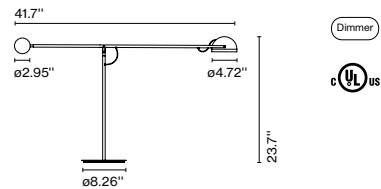

Copérnica M

Code
A686-047   Graphite-Satin Nickel-Black
A686-048   Graphite-Red-Black

Materials
Structure: Steel
Base: Steel
Counterweight: Steel
Diffuser: Aluminum

Dimmable: Yes
Integrated dimmer: Yes
Dimming protocols: 3 positions dimmer

Product type: Table
Light Source: LED SMD 24Vdc 4.7W 2700K CRI90 491lm
Luminaire: 85 - 264 VAC 7W 416lm
Weight: Net 7.7 lb – Gross 13.4 lb
Package: 44.4 x 9.8 x 6.7" – 6.83 lb Vol – 1.68 ft³
14.2 x 14.2 x 1.18" – 6.6 lb Vol – 0.14 ft³
LED included

Cable length: 6.6 ft
Wire installation: Plug-in
Cord color: Black
Switch location: Underside of shade.