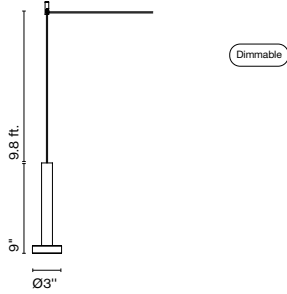

Milana 8 - 24V

Code
A699-136-35-27K
A699-136-39-27K

Finish
● Off-white (RAL 1013)
● Black (RAL 9005)

Materials
Shade: Aluminium
Diffuser: Glass

Dimmable: Yes
Integrated dimmer: No
Dimming protocols: Based on specified driver/canopy.

Product type: Pendant
Light source: LED SMD 24Vdc 7,2W 2700K CRI90 372lm
Luminaire: (Power supply not included)
Weight: Net 0,35 kg – Gross 0,71 kg
Package: 24 x 24 x 7 cm – 0,71 kg Vol – 0,004 m³
Product notes: 1 pc. hook accessory included
LED included

Cable length: 9.8 ft.
Wire installation: Hardwired
Color cord: Black