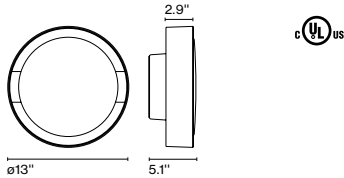

Materials

Structure: Aluminum
Shade: Opal blown glass

Product type: Wall / Ceiling

Light source: 2x E26 LED TYPE A 11W

Weight: Net 9 lb – Gross 9.9 lb

Package: 15.7 x 15.7 x 8.3" – 9.9 lb Vol – 1.05 ft³

Lamping not included