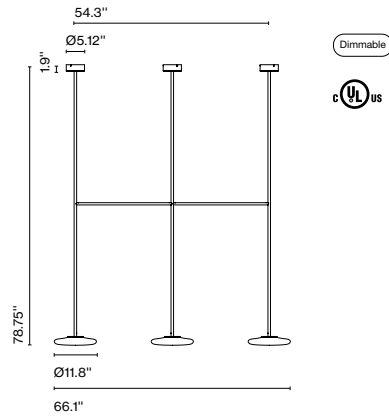

Ihana x3 200

Code	Finish	Dimming	CCT
A709-101-39-27K	Opal	ELV	27K
A709-102-39-22/30K	Opal	ELV	DTW 22K-30K

Materials	Dimmable: Yes
Structure: Steel	Integrated dimmer: No
Shade: Opal blown glass	Dimming protocols: Phase cut (ELV)
	Dim to warm from 2200K to 3000K (ELV)

Product type: Pendant / Ceiling
Light source: LED SMD 700mA 23.5W 2700K CRI90 1826lm
Luminaire: 100 - 120 VAC ELV 42W 1491lm
Light source DTW: LED SMD 700mA 23.5W 2200-3000K CRI90
Luminaire DTW: 100 - 120 VAC ELV 42W
Weight: Net 18 lb – Gross 33.3 lb
Package: (3x) 8.3 x 16.5 x 16.5" – 6.61 lb Vol – 1.41 ft³
7 x 7 x 88.5" – 14.7 lb Vol – 2.47 ft³
7 x 7 x 88.5" – 11.9 lb Vol – 2.47 ft³

Product notes: 0-10V upon request
LED included

A709-101-39-27K

Wire installation: Hardwired
Canopy color: Black