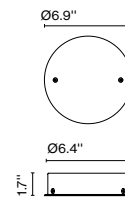

Circular Canopy 20W

Code A693-013 Finish ● Black

Materials
Structure: Painted iron

Dimmable: No

Product type: Accessory
Luminaire: 120 - 277 VAC 24W (max.)
Weight: Net 1.7 lb - Gross 2.2 lb
Package: 9 x 8.3 x 3.5" - 2.2 lb - Vol - 0.14 ft³
Product notes: Canopy for 24V luminaires.