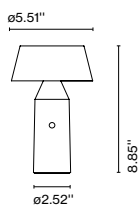

Bicoca

Code	Finish
A680-055 ☉	● Off-white (RAL 9001)
A680-056 ☉	● Anthracite (RAL 7026)
A680-057 ☉	● Red wine (RAL 3005)
A680-058 ☉	● Yellow (RAL 1032)
A680-059 ☉	● Light blue (PANTONE 7542C)
A680-060 ☉	● Pale pink (PANTONE 5015C)

☉ Quick ship item. Ships within 3 days. See *Quick Ship* on page 213.

Materials	Dimmable: Yes
Shade: Polycarbonate	Integrated dimmer: Yes
Body: Polycarbonate	Dimmer Type: 3-step dimmer
Diffuser: Opal polycarbonate	

Product type: Table / Portable
Light source: LED SMD 1A 3.5W 2700K CRI90 398lm
Luminaire: in 5 Vdc 1.5A 241lm
Weight: Net 1.01 lb – Gross 2.2 lb
Package: Ø6.29 x 11.81" – 2.2 lb Vol – 0.21 ft³ (1U)
20 x 11.8 x 13.4" – 15 lb Vol – 1.8 ft³ (6U)
Product notes: Sold in multiples of 6.
Charging cable included (USB to USB-C). Power adapter not included.
LED included