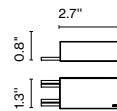

Remote LED Driver (ELV)

Code A968-333   Description 60W - 24V   Dimming ELV

Product type: Power supply
INPUT: 120 VAC 50/60Hz
OUTPUT: CV 24V DC 60W max.
Weight: Net: 0.22 lb – Gross 0.44 lb
Package: 4.3 x 4.3 x 4.3 " - 0.44 lb - VOL - 0.05 ft³