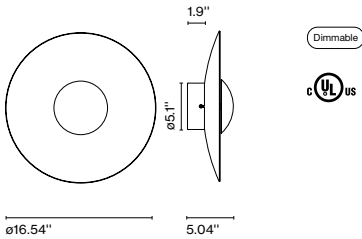

LED-Ginger 42C

Code	Finish
A662-328	● Oak-White
A662-329	● Wenge-White
A662-330	● Oak-Oak
A662-331	● Wenge-Wenge
A662-448	● Brushed brass
A662-449	● Black-White
A662-580-36-27K	● Mauve (RAL 010 70 10)
A662-580-37-27K	● Sand (RAL 050 85 10)
A662-580-38-27K	● Stone Grey (RAL 000 65 00)

Materials	Dimmable: Yes
Diffuser: Pressed wood or brushed aluminum	Integrated dimmer: No
Dissipater: Aluminum	Dimming protocols: Dual dimming driver
Canopy: Metal	Phase cut (ELV) or 0-10V

Product type: Wall / Ceiling
Light Source: LED SMD 700mA 16.28W 2700K CRI90 1873lm
Luminaire: 90 - 135 VAC ELV 21W 698lm
120 - 277 VAC 0-10V 21W 698lm
Weight: Net 4.2 lb - Gross 7.71 lb
Package: 22.4 x 20.8 x 6.7 " - 7.71 lb Vol - 1.80 ft³
LED included

Canopy color: Black
Wire installation: Hardwired