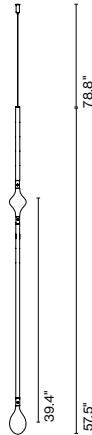

Double hook 146 x1
A718-068-39

Finish
● Black

1 unit included

Materials
Structure: Aluminium

Product notes: Hooks to make compositions.