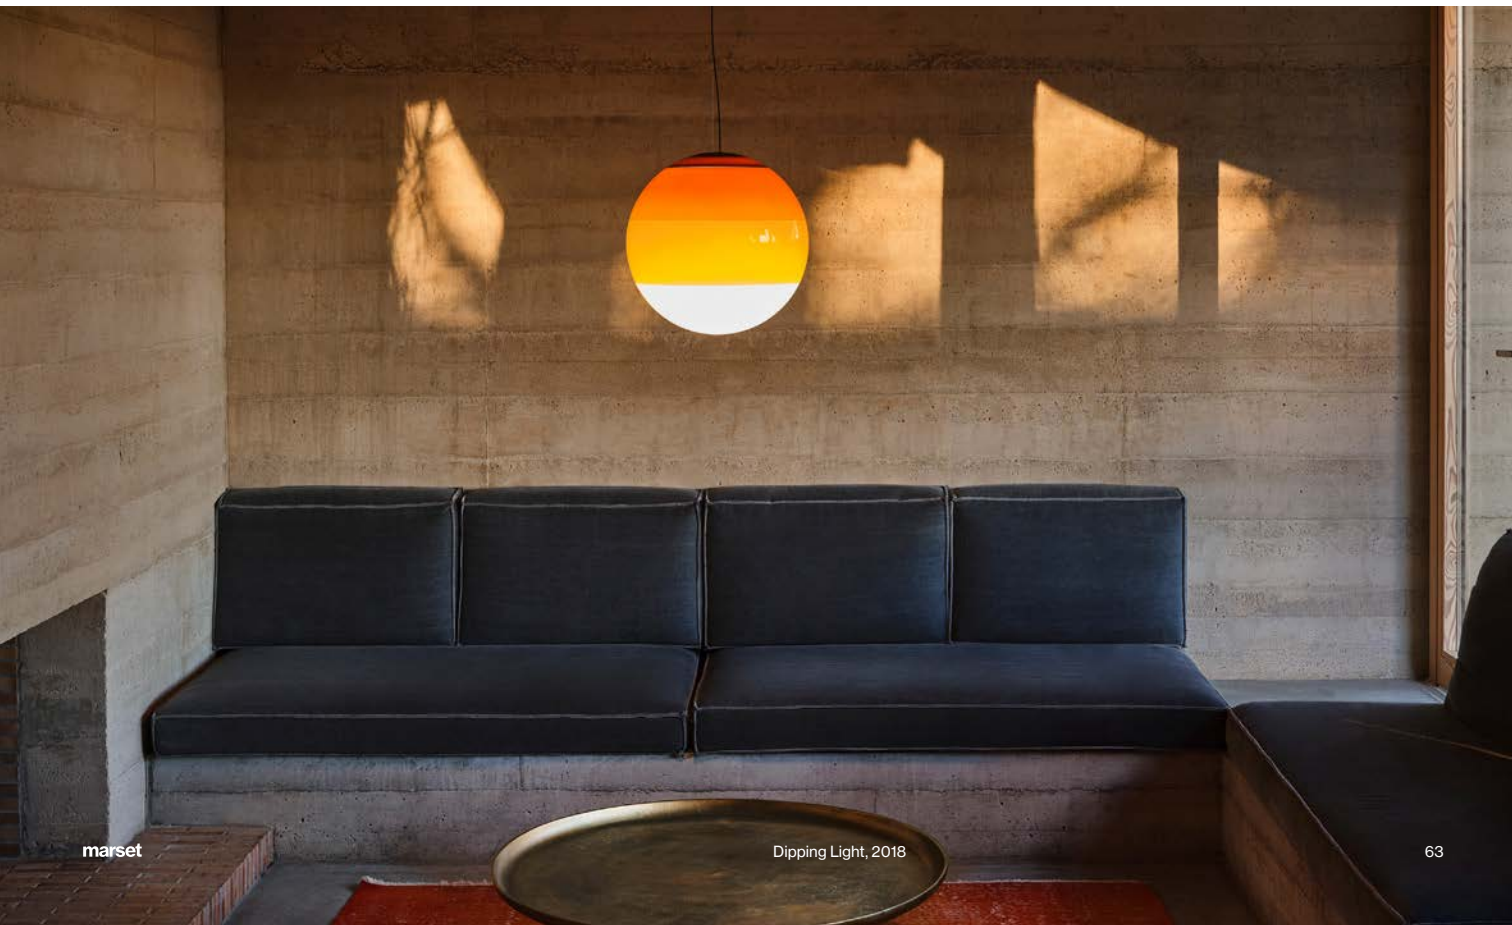

Dipping Light 40 NEW FINISHES

Code	Finish	Dimming
A691-551-35-27K	White	ELV + 0-10V
A691-551-45-27K	Green	ELV + 0-10V
A691-551-30-27K	Amber	ELV + 0-10V
A691-551-40-27K	Burgundy	ELV + 0-10V
A691-551-47-27K	Chocolate	ELV + 0-10V
A691-551-37-27K	Cream	ELV + 0-10V

Materials
Diffuser: Brilliant white blown glass globe with layered paint
Cover: Polycarbonate
Canopy: Metal

Dimmable: Yes
Integrated dimmer: No
Dimming protocols:
ELV + 0-10V

Product type: Pendant
Light source: LED COB 700mA 23.7W 2700K CRI90 3280lm
Luminaire: 120 VAC 27.5W
Weight: Net 9.3 lb – Gross 14.3 lb
Package: 21.7 x 21.7 x 22.4 " – 14.33 lb Vol – 6 ft³
LED included

Dimmable

Cable length: 9.8 ft
Wire installation: Hardwired
Color cord: Black
Canopy color: Black