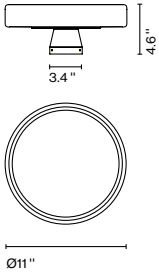

Caramel 28 NEW

Code Finish
A726-052-51-27K ○ Opal
A726-052-57-27K ● Green
A726-052-58-27K ● Blue
A726-052-59-27K ● Brown

Materials Dimmable: Yes
Shade: Blown glass Integrated dimmer: No
Structure: Polycarbonate Dimming protocols: TRIAC / ELV / 0-10V
Dissipater: Aluminium

Product type: Wall , Ceiling
Light source: LED SMD 500mA 11.56W 2700K CRI90 1528lm
Luminaire: 120 - 277 VAC 13.75W 1053lm
Weight: Net 5 lb – Gross 9 lb
Package: 15 x 16.7 x 8 " - 9 lb – VOL - 1 ft³
LED included

Dimmable

Suitable for damp locations

Wire installation: Hardwired