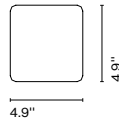

Lid

Code	Finish
A646-005	● White (RAL 9003)
A646-022	● Brown (RAL 8019)
A646-023	● Rust brown
A646-007	● Dark iroko

Materials

Structure: Injected aluminum
Lids: Metal, wood

Product type: Accessory