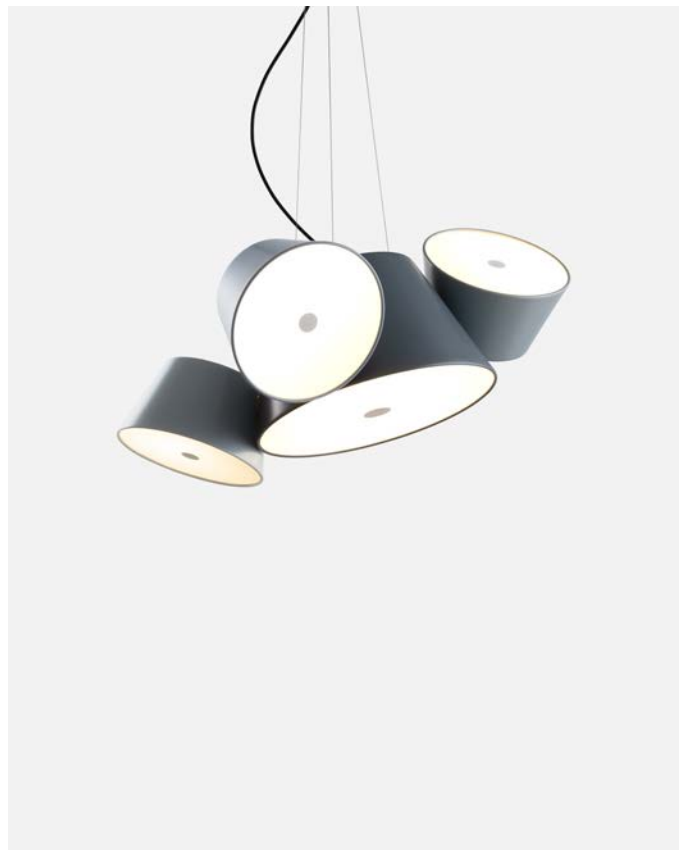

A633-179 48 / A633-130 38