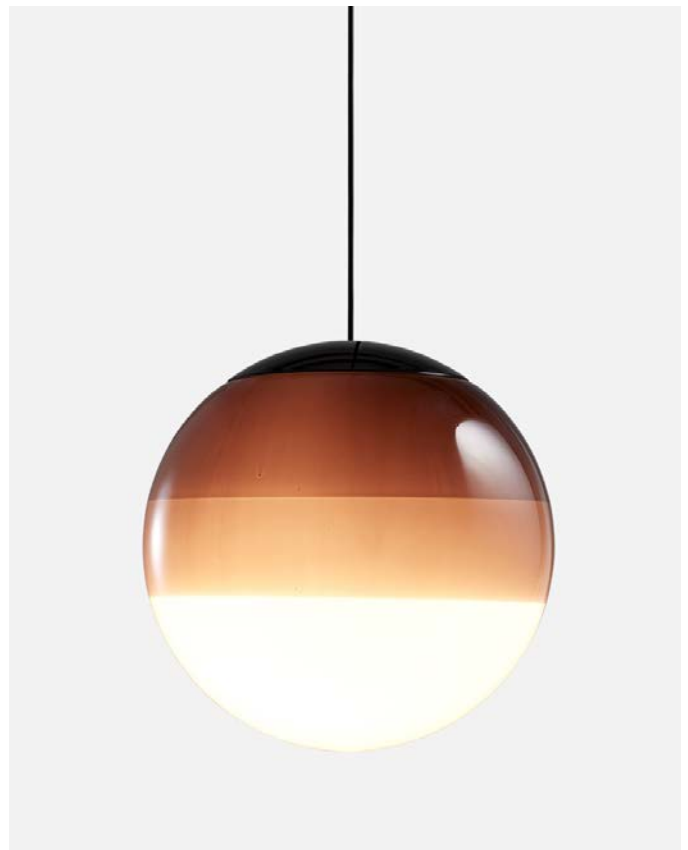

A691-461-47-27K