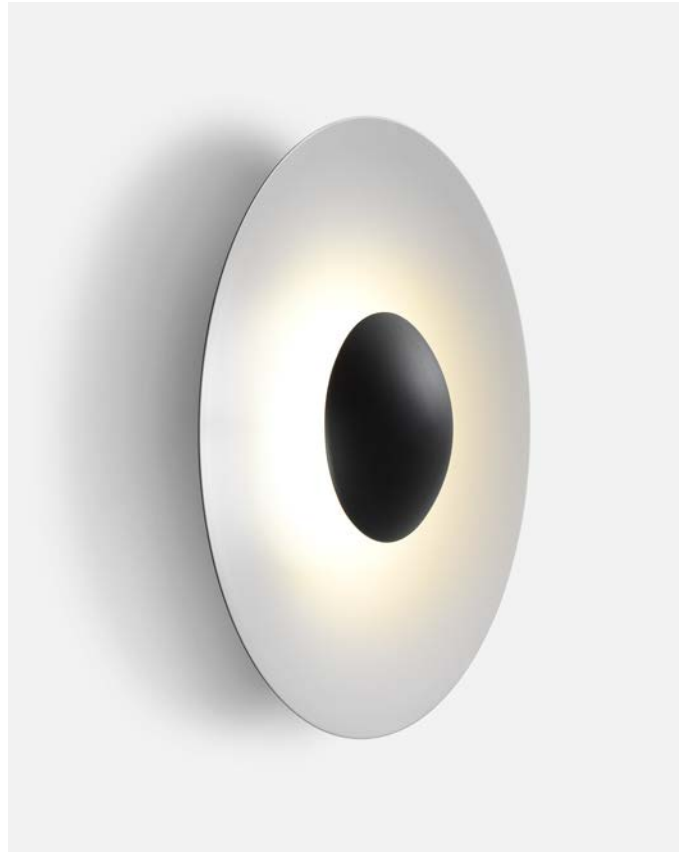

A662-650-39

LED-Ginger 32C IP65

Code	Finish	Dimming
A662-651-31 ☺	● Rust Brown	ELV
A662-651-39	▲ Black-White (RAL 9005-9010)	ELV

☺ Quick ship item. Ships within 3 days. See *Quick Ship* on page 213.

Materials	Dimmable: Yes
Diffuser: Aluminum	Integrated dimmer: No
Dissipater: Aluminum	Dimming protocols: Phase cut (ELV)

Product type: Wall / Ceiling
Light Source: LED SMD 700mA 7.8W 2700K CRI90 913 lm
Luminaire: 100 - 120 VAC ELV 14W 350 lm - Black-White
100 - 120 VAC ELV 14W 81 lm - Rust Brown
Weight: Net 1.9 lb – Gross 4.4 lb
Package: 16.9 x 18.9 x 6.7" – 4.4 lb Vol – 1.4 ft³
LED included