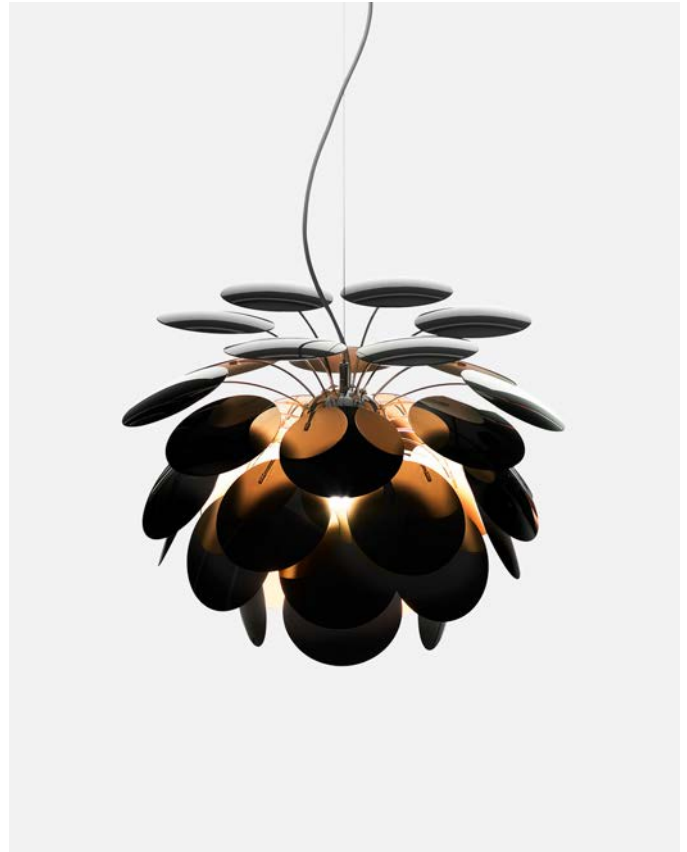

Discocó 53

Code	Finish
A620-005	White (RAL 9003)
A620-129	Matte Grey (RAL 7037)
A620-130	Matte Beige (RAL 1001)
A620-084	Black - Gold (RAL 9004 - Gold)

Materials
Discs: ABS
Sphere: Chromed metal
Canopy: Metal

Product type: Pendant
Light source: E26 LED TYPE A 11W
Weight: Net 6.17 lb – Gross 10.4 lb
Package: 42.5 x 10.2 x 10.6" - 10.4 lb – Vol - 2.82 ft³
Lamping not included

A620-084

Cable length: 6.6 ft
Wire installation: Hardwired
Cord color: White
Canopy color: White

Discocó 68

Code	Finish
A620-122	White (RAL 9003)
A620-131	Matte Grey (RAL 7037)
A620-132	Matte Beige (RAL 1001)
A620-145	Black - Gold (RAL 9004 - Gold)
A620-162	American oak-Black chrome

Materials
Discs: ABS
Sphere: Chromed metal
Canopy: Metal

Product type: Pendant
Light source: 3x E26 LED TYPE A 11W
Weight: Net 10.1 lb – Gross 16.5 lb
Package: 49.2 x 12.9 x 11.02" - 16.5 lb – Vol - 4.06 ft³
Product notes: For the wood version, the discs are made of pressed American oak of 0.16". Black chrome sphere.
Lamping not included