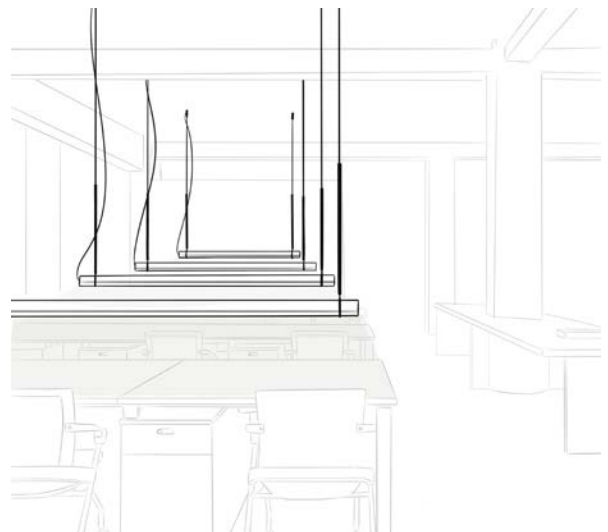

4 units Fris 155 / Power supply to be defined
4 units Hook 47 x2