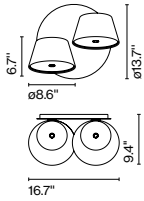

Code	Finish
Base	
A633-146 35	● Off-white semi-matt (RAL 1013)
Shade	
A633-130 39	● Black semi-matt (RAL 9011)
A633-130 35	● Off-white semi-matt (RAL 1013)
A633-130 37	● Sand semi-matt (RAL 7032)
A633-130 38	● Silver Grey semi-matt (RAL 7001)
A633-130 42	● Olive Yellow semi-matt (RAL 1020)
A633-130 46	● Orange semi-matt (RAL 2000)
A633-130 47	● Brown Grey semi-matt (RAL 7013)

Quick ship item. Ships within 3 days. See *Quick Ship* on page 213.

Materials

Shade: Aluminum
Diffuser: Opalescent methacrylate
Plate: Metal

Product type: Wall

Light source: 2x E26 LED TYPE A 11W

Weight: Net 3.3 lb – Gross 5.1 lb

Package: 12.2 x 12.2 x 5.1" – 2.9 lb Vol – 0.1 ft³

(2x) 9.4 x 9.4 x 6.7" – 2.2 lb – 0.317 ft³

Product notes: Combine base with 2 satellite shades

Lamping not included

Wire installation: Hardwired