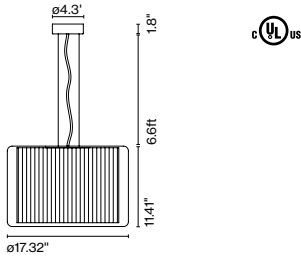

Mercer 44

Code   Finish
A89-020   ☉   ● Pleated white cotton
A89-083   ☉   ● Pearl white

☉ Quick ship item. Ships within 3 days. See *Quick Ship* on page 213.

Materials
Shade: Textile
Structure: Blown glass

Product type: Pendant
Light source: 2x E26 LED TYPE A 11W
Weight: Net 17.2 lb – Gross 22 lb
Package: 22 x 22 x 18.9" – 22 lb Vol – 5.29 ft³
Lamping not included

Cable length: 6.6 ft
Wire installation: Hardwired
Cord color: Black
Canopy color: White