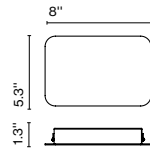

Rectangular Canopy 60W

Code	Finish	Dimming
A666-213-15	● Matt Gold - 60W 24V	0-10V
A666-213-16	● Black - 60W 24V	0-10V

INPUT: 120-277 VAC 50/60Hz
OUTPUT: CV 24V DC 60W max.
Weight: Net: 1.54 lb – Gross 2.2 lb
Package: 14.6 x 6.7 x 2.6 " - 2.2 lb - VOL - 0.14 ft³