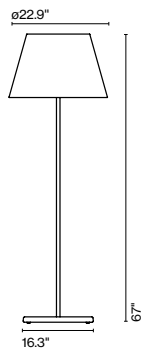

TXL 2019 170

Code   Finish
A605-078   ● Beige

Materials

Base: Concrete
Stem: Stainless steel
Diffuser: White acid etched glass
Shade: Textilene with the inner part
always in white

Product type: Floor

Light source: 3x E26 LED TYPE A 8W

Weight: Net 46.7 lb – Gross 51.1 lb

Package: 10.6 x 11 x 14.9" – 4.4 lb Vol – 0.7 ft³

23.6 x 23.6 x 17.7" – 7.9 lb Vol – 5.6 ft³

70.8 x 3.9 x 3.9" – 6.8 lb Vol – 0.63 ft³

22.8 x 22.8 x 5.9" – 31.9 lb Vol – 1.7 ft³

Lamping not included

Suitable for
wet locations