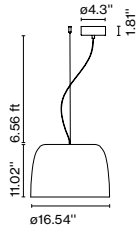

Product notes: 3000K available upon request

LED included

Dimmable

Cable length: 6.56 ft

Wire installation: Hardwired

Cord color: Black

Canopy color: Black

A681-386