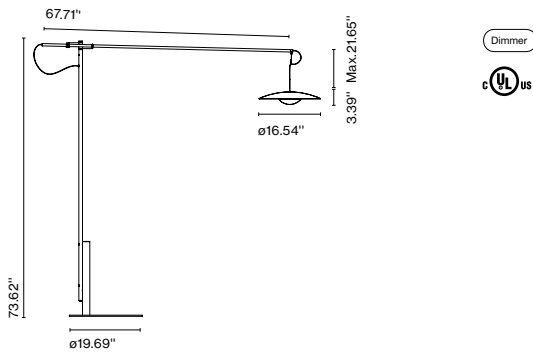

LED-Ginger XL 42

Code	Finish
A662-120	● Oak-White
A662-121	● Wenge-White

Materials
Diffuser and base: Pressed wood or brushed aluminum
Dissipater: Aluminum
Stem: Metal
Arm: Carbon fiber

Integrated dimmer: Yes
Dimmer Type: Foot-operated progressive in-line dimmer

Product type: Floor
Light Source: LED SMD 700mA 16.28W 2700K CRI90 1873lm
Luminaire: 85 - 264 VAC 21W 698lm
Weight: Net 52.5 lb – Gross 61.3 lb
Package: 22.44 x 20.87 x 6.69" - 6.171 lb Vol - 1.8 ft³
75.2 x 7.87 x 4.3" - 22.04 lb Vol - 1.41 ft³
24.8 x 24.4 x 1.57" - 33.06 lb Vol - 0.7 ft³

LED included

Cable length: 8.2 ft
Wire installation: Plug-in
Cord color: Black
Switch location: In-line