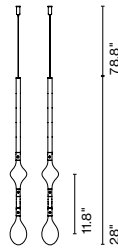

Hooks x2 Fris

Code
Hook 47 x2
A718-061-39

2 units included

Finish

● Black

Double hook 96 x2
A718-062-39

2 units included

● Black

Double hook 71 x2
A718-063-39

2 units included

● Black

Double hook 146 x2
A718-064-39

2 units included

● Black

Materials
Structure: Aluminium

Product notes: Hooks to make compositions.