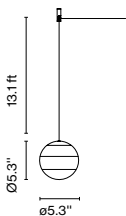

Dipping Light 13 - 24V NEW FINISHES

Code	Finish
A691-457-35-27K	White
A691-457-45-27K	Green
A691-457-30-27K	Amber
A691-457-40-27K	Burgundy
A691-457-47-27K	Chocolate
A691-457-37-27K	Cream

Materials
Diffuser: Brilliant white blown glass globe with layered paint
Cover: Polycarbonate

Dimmable: Yes
Integrated dimmer: No
Dimming protocols: Dependent on purchased power supply. See Cluster accessory, page 49.

Product type: Pendant
Light source: LED SMD 24Vdc 5W 2700K CRI90 495lm
Luminaire: (Power supply not included) 203lm
Weight: Net 1.3 lb – Gross 2.86 lb
Package: 8.6 x 8.6 x 9" – 2.86 lb Vol – 0.35 ft³
Product notes: Use with cluster accessory, see pg 49.
1 pc. hook accessory included.
LED included

Dimmable

Cable length: 13.1 ft
Wire installation: Hardwired
Cord color: Black