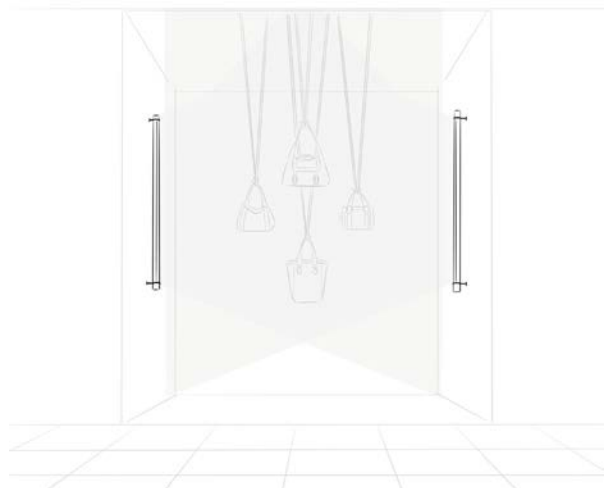

2 units Fris 215 / Power supply to be defined
2 units Support A 16 x2

(0.8)