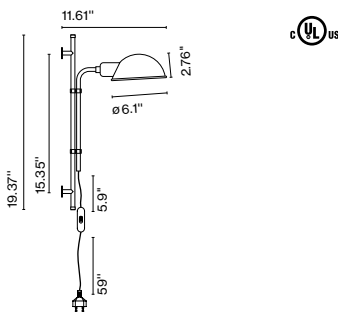

Materials

Stem: Iron

Shade: Aluminum

Product type: Wall

Light source: E12 LED TYPE G16.5 5W

Weight: Net 1.8 lb – Gross 3.31 lb

Package: 18.1 x 13.4 x 4.3" - 3.31 lb Vol - 0.6 ft³

Lamping not included

Cable length: 5.4 ft

Wire installation: Plug-in

Cord color: Black

Switch location: In-line