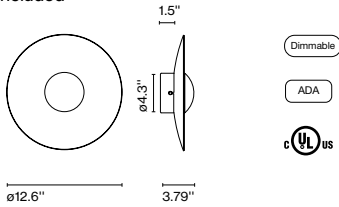

LED-Ginger 32C

Code	Finish	Dimming
A662-203 ☉	● Oak-White	ELV
A662-204	● Wenge-White	ELV
A662-205 ☉	● Oak-Oak	ELV
A662-206 ☉	● Wenge-Wenge	ELV
A662-294	● Brushed brass	ELV
A662-295	▲ Black-White	ELV
A662-577-36-27K	● Mauve (RAL 010 70 10)	ELV
A662-577-37-27K	● Sand (RAL 050 85 10)	ELV
A662-577-38-27K	● Stone Grey (RAL 000 65 00)	ELV
A662-324	● Oak-White	0-10V
A662-325	● Wenge-White	0-10V
A662-326	● Oak-Oak	0-10V
A662-327	● Wenge-Wenge	0-10V
A662-296	● Brushed brass	0-10V
A662-297	▲ Black-White	0-10V
A662-578-36-27K	● Mauve (RAL 010 70 10)	0-10V
A662-578-37-27K	● Sand (RAL 050 85 10)	0-10V
A662-578-38-27K	● Stone Grey (RAL 000 65 00)	0-10V

☉ Quick ship item. Ships within 3 days. See *Quick Ship* on page 213.

Materials	Dimmable: Yes
Diffuser: Pressed wood or brushed aluminum	Integrated dimmer: No
Dissipater: Aluminum	Dimming protocols:
Canopy: Metal	Phase cut (ELV)
	0-10V

Product type: Wall / Ceiling
Light Source: LED SMD 700mA 8,2W 2700K CRI90 913lm
Luminaire: 100 - 120 VAC ELV 14W 350lm
120 - 277 VAC 0-10V 14W 350lm
Weight: Net 2.2 lb – Gross 4.41 lb
Package: 16.9 x 18.9 x 6.7" - 4.41 lb Vol - 1.4 ft³
LED included

Canopy color: Black
Wire installation: Hardwired