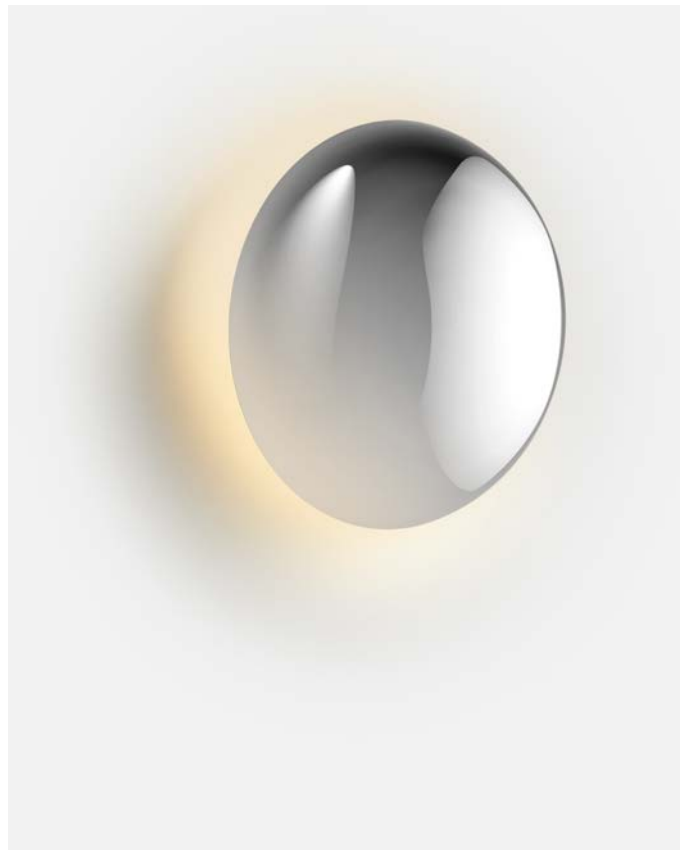

Babila, Marco Zanuso Jr.

Babila demonstrates that, when it comes to a design, the material can be as important as the shape. This outdoor wall sconce is of polished stainless steel, a circular object that produces a panoramic effect, reflecting its surroundings. It is not

designed to be an architectural element, but rather a simple and beautiful design that draws attention, whether on or off, as it allows us to catch a glimpse of the daily life occurring around it.

Babila 18

Code	Finish
A706-005	● Polished stainless steel
A706-006-35	● White (RAL 9010)
A706-006-47	● Brown (RAL 8019)

Materials: Polished stainless steel, AISI 316 or lacquered aluminum
Dimmable: Yes
Integrated dimmer: No
Dimming protocols: Phase cut (ELV)

Product type: Wall / Ceiling
Light Source: LED SMD 500mA 6W 2700K CRI90 607.2lm
Luminaire: 120 VAC ELV 8.7W 225lm
Weight: Net 1.8 lb – Gross 2.6 lb
Package: 11.4 x 12 x 4.9" - 2.6 lb – Vol - 0.35 ft³
LED included

Product notes: 0-10V available upon request. Minimum of 5 units..

Wire installation: Hardwired

A706-005