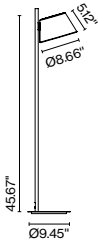

Tam Tam P

Code	Finish
Stem	
A633-182 39	● Black semi-matt (RAL 9011)
Shade	
A633-130 39	● Black semi-matt (RAL 9011)
A633-130 35	● Off-white semi-matt (RAL 1013)
A633-130 37	● Sand semi-matt (RAL 7032)
A633-130 38	● Silver Grey semi-matt (RAL 7001)
A633-130 42	● Olive Yellow semi-matt (RAL 1020)
A633-130 46	● Orange semi-matt (RAL 2000)
A633-130 47	● Brown Grey semi-matt (RAL 7013)

Materials
Shade: Aluminum
Diffuser: Opalescent methacrylate
Structure: Metal

Product type: Floor
Light source: E26 LED TYPE A 11W
Weight: Net 6.6 lb – Gross 9.9 lb
Package: 50 x 3.1 x 3.1" – 3.3 lb Vol – 0.28 ft³
13 x 13 x 1.18" – 6.6 lb Vol – 0.1 ft³
9.4 x 9.4 x 6.7" – 2.2 lb Vol – 0.317 ft³
Lamping not included

Cable length: 6.6 ft
Wire installation: Plug-in
Cord color: Black
Switch location: In-line