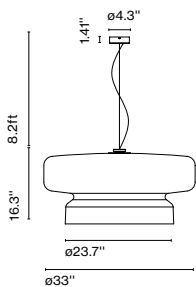

Bohemia 84

Code	Finish
A698-010	● Green
A698-012	● Amber
A698-023-53-27K	● Smoked

Oversized item. Special freight policy applies. See *Freight Exceptions* on page 213.

Materials	Dimmable: Yes
Shade: Rotomoulded Polycarbonate	Integrated dimmer: No
Diffuser: Opal methacrylate	Dimming protocols: Dual dimming driver
	Phase cut (ELV) or 0-10V

Product type: Pendant
Light Source: LED SMD 700mA 22.4W 2700K CRI90 2933lm
Luminaire: 120 VAC ELV 26W 1619lm
120 - 277 VAC 0-10V 26W 1619lm
Weight: Net 28 lb – Gross 44 lb
Package: 37 x 37 x 20" – 44 lb Vol – 17.6 ft³
LED included

Dimmable