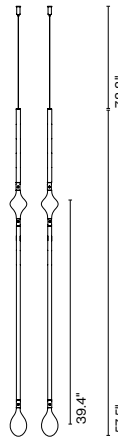

Double hook 146 x2
A718-064-39

2 units included

● Black