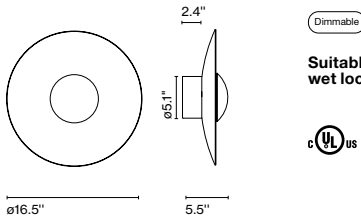

LED-Ginger 42C IP65

Code   Finish
A662-654-31   ● Rust Brown
A662-654-39   ● Black-White (RAL 9005-9010)

Materials   Dimmable: Yes
Diffuser: Aluminum   Integrated dimmer: No
Dissipater: Aluminum   Dimming protocols:
                                         Dual dimming driver
                                         Phase cut (ELV) or 0-10V

Product type: Wall / Ceiling
Light source: LED SMD 700mA 15.4W 2700K CRI90 1873 lm
Luminaire: 90 - 135 VAC ELV 21W 698 lm - Black-White
                  120 - 277 VAC 0-10V 21W 698 lm - Black-White
                  90 - 135 VAC ELV 21W 186 lm - Rust brown
                  120 - 277 VAC 0-10V 21W 186 lm - Rust brown
Weight: Net 4 lb – Gross 7.7 lb
Package: 22.4 x 20.9 x 6.7" – 7.7 lb Vol – 1.8 ft³
LED included

Canopy color: Black