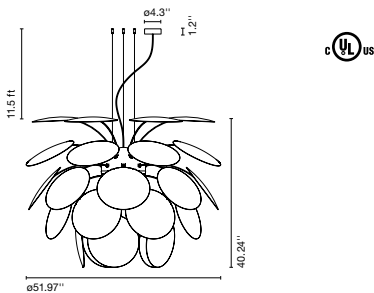

Discocó 132

Code	Finish
A620-047	White (RAL 9003)
A620-135	Matte Grey (RAL 7037)
A620-136	Matte Beige (RAL 1001)
A620-086	Black - Gold (RAL 9004 - Gold)

Materials
Discs: ABS
Sphere: Chromed metal
Canopy: Metal

Product type: Pendant
Light source: 6x E26 LED TYPE A 11W
Weight: Net 40.8 lb – Gross 52.9 lb
Package: 47.6 x 16.1 x 16.1" - 30.9 lb – Vol - 7.06 ft³
17.7 x 16.5 x 16.5" - 22 lb – Vol - 2.82 ft³
Lamping not included

Cable length: 11.5 ft
Wire installation: Hardwired
Cord color: White
Canopy color: White