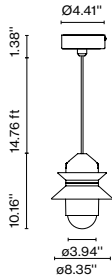

Santorini with Canopy IP65

Code	Finish
A654-039	● White (RAL 9003)
A654-040	● Grey (RAL 7039)
A654-041	● Mustard (RAL 1032)

Materials

Structure: Polycarbonate
Shade: Blown pressed glass

Product type: Pendant

Light source: E26 TYPE A19 8W

Weight: Net 3.1 lb – Gross 4.9 lb

Package: 20.47 x 12.99 x 9.84" - 4.41 lb Vol - 1.48ft³
6.2 x 4.7 x 4.7" - 0.66 lb Vol - 0.07ft³

Lamping not included

Suitable for wet locations

Cable length: 14.76 ft
Wire installation: Hardwired
Cord color: Black