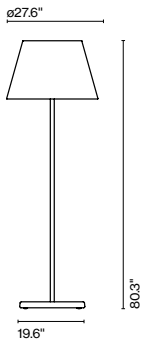

TXL 2019 205

Code   Finish
A605-076   ● Beige

Oversized item. Special freight policy applies. See *Freight Exceptions* on page 213.

Materials
Base: Concrete
Stem: Stainless steel
Diffuser: White acid etched glass
Shade: Textile with the inner part
always in white

Product type: Floor
Light source: 2x E26 LED TYPE A 11W
Weight: Net 63.5 lb – Gross 70.5 lb
Package: 16 x 13 x 13" – 5.5 lb Vol – 1.41 ft³
          27.6 x 27.6 x 19.7" – 9.7 lb Vol – 8.8 ft³
          86.6 x 3.9 x 3.9" – 7.9 lb Vol – 0.7 ft³
          26 x 26 x 5.9" – 47.3 lb Vol – 2.11 ft³

Lamping not included