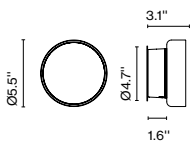

Product type: Wall

Light Source: LED SMD 500mA 6W 2700K CRI90 607.2lm

Luminaire: 120 VAC ELV 8.7W 250lm
120-277 VAC 0-10V 8.7W 250lm

Weight: Net 3.1 lb – Gross 3.7 lb

Package: 8.3 x 13.4 x 3.1" – 4.2 lb Vol – 0.18 ft³

LED included

Dimmable

ADA

Suitable for wet locations

Wire installation: Hardwired