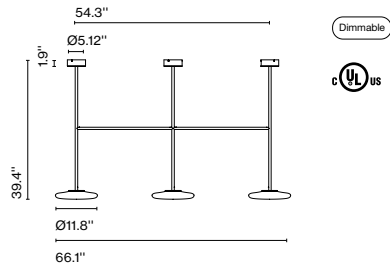

Ihana x3 100

Code	Finish	Dimming	CCT
A709-105-39-27K	Opal	ELV	27K
A709-106-39-22/30K	Opal	ELV	DTW 22K-30K

Materials
Structure: Steel
Shade: Opal blown glass

Dimmable: Yes
Integrated dimmer: No
Dimming protocols: Phase cut (ELV)
Dim to warm from 2200K to 3000K (ELV)

Product type: Pendant / Ceiling
Light source: LED SMD 700mA 23.5W 2700K CRI90 1826lm
Luminaire: 100 - 120 VAC ELV 42W 1491lm
Light source DTW: LED SMD 700mA 23.5W 2200-3000K CRI90
Luminaire DTW: 100 - 120 VAC ELV 42W
Weight: Net 15 lb – Gross 21 lb
Package: (3x) 8.3 x 16.5 x 16.5" – 6.61 lb Vol – 1.41 ft³
9.5 x 5.5 x 45" – 8.15 lb Vol – 1.41 ft³
9.5 x 5.5 x 45" – 6.2 lb Vol – 1.41 ft³

Product notes: 0-10V upon request
LED included

Wire installation: Hardwired
Canopy color: Black