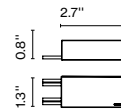

Remote LED Driver

Code	Description	Dimming
A968-333 ☞☺	60W - 24V	ELV

☞☺ Quick ship item. Ships within 3 days. See *Quick Ship* on page 213.

Product type: Power supply
INPUT: 120 VAC 50/60Hz
OUTPUT: CV 24V DC 60W max.
Weight: Net: 0.22 lb – Gross 0.44 lb
Package: 4.3 x 4.3 x 4.3 " - 0.44 lb - VOL - 0.05 ft³

Product notes: Take into account the total power in watts and the power of the driver. The wattage of the selected lamps cannot exceed the max wattage of the canopy's driver. Therefore, you must choose your canopy/driver by the power required.

Dimmable

Code	Description	Dimming
968-230	60W - 24V	0-10V

Product type: Power supply
INPUT: 120 VAC 50/60Hz
OUTPUT: CV 24V DC 60W max.