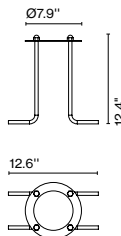

Product type: Accessory for LED-Ginger 60/298
For fixing luminaire location in wet concrete/cement.

Weight: Net 3.5 lb – Gross 5.3 lb
Package: 13.8 x 9.4 x 9.4" - 5.3 lb – Vol - 0.7 ft³

For Ihana customized configurations, get in contact with us.