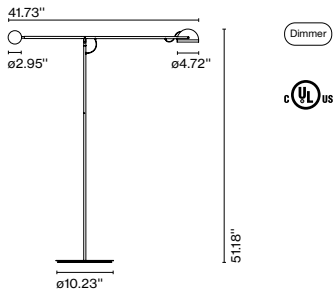

Copérnica P

Code
A686-053
A686-054

Finish
● Graphite-Satin Nickel-Black
● Graphite-Red-Black

Materials
Structure: Steel
Base: Steel
Counterweight: Steel
Diffuser: Aluminum

Dimmable: Yes
Integrated dimmer: Yes
Dimming protocols: 3 positions dimmer

Product type: Floor
Light Source: LED SMD 24Vdc 4.7W 2700K CR190 491lm
Luminaire: 85 - 264 VAC 7W 416lm
Weight: Net 8.8 lb – Gross 15 lb
Package: 64.6 x 9.8 x 6.7" – 9 lb Vol – 2.3 ft³
14 x 14 x 1.2" – 6 lb Vol – 0.14 ft³
LED included

Cable length: 6.6 ft
Wire installation: Plug-in
Cord color: Black
Switch location: Underside of shade.