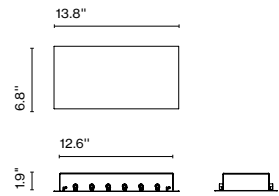

Rectangular Canopy 50W

Code A693-017   Finish ● Black   Dimming 0-10V

Materials
Structure: Painted iron

Product type: Accessory
Luminaire: 120 - 277 VAC 0-10V 58W (max.)
Weight: Net 4.6 lb – Gross 5.5 lb
Package: 16.3 x 8.3 x 2.8" - 5.5 lb – Vol - 0.25 ft³
Product notes: Canopy for 24V luminaires.

Wire installation: Hardwired
Canopy color: Black - Entry points: 9

Circular Canopy 50W

Code A693-019   Finish ● Black   Dimming 0-10V

Materials
Structure: Painted iron

Product type: Accessory
Luminaire: 120 - 277 VAC 0-10V 58W (max.)
Weight: Net 2.5 lb – Gross 5.5 lb
Package: 16 x 15.7 x 3" - 5.5 lb – Vol - 0.38 ft³
Product notes: Canopy for 24V luminaires.