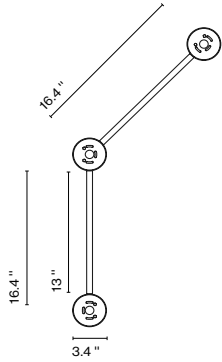

Caramel Accessory x3 NEW

Code   Finish
A726-055-16   ● Black
A726-055-15   ● Matt Gold

Materials
Structure: Metal

Product type: Accessory
Product notes: Must be specified together with Caramel 22,
Caramel 28 or Caramel 38 .

Weight: Net 1.3 lb – Gross 3.1 lb
Package: 11 x 34 x 2.2" - 3.1 lb – VOL - 0.4 ft³

A726-055-16 / A726-053-57-27K / A726-052-59-27K/ A726-051-51-27K

Spare parts

Code	Product	Finish	Spare part
R726-002-51	Caramel 22	Opal	Glass
R726-002-57	Caramel 22	Green	Glass
R726-002-58	Caramel 22	Blue	Glass
R726-002-59	Caramel 22	Brown	Glass
R726-001-51	Caramel 28	Opal	Glass
R726-001-57	Caramel 28	Green	Glass
R726-001-58	Caramel 28	Blue	Glass
R726-001-59	Caramel 28	Brown	Glass
R726-003-51	Caramel 38	Opal	Glass
R726-003-57	Caramel 38	Green	Glass
R726-003-58	Caramel 38	Blue	Glass
R726-003-59	Caramel 38	Brown	Glass