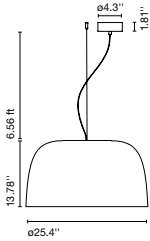

Djembé 65.35

Code	Finish
A681-392	White (RAL 1013)
A681-393	Grey (RAL 7022)
A681-394	Red (RAL 3011)
A681-395	Sky Blue (PANTONE 7542C)

Materials
Shade: Bi-injected rotary moulded polyethylene (stone texture on the outer part and smooth satin white on the inner part of the fixture)
Diffuser: Aluminum

Dimmable: Yes
Integrated dimmer: No
Dimming protocols: Dual dimming driver
Phase cut (ELV) or 0-10V

Product type: Pendant
Light Source: LED SMD 700mA 22.4W 2700K CRI90 2933lm
Luminaire: Only 120 VAC ELV 26W 1845lm
120 - 277 VAC 0-10V 26W 1845lm
Weight: Net 13.4 lb – Gross 18.7 lb
Package: 25.6 x 25.6 x 16.5" – 18.7 lb Vol – 6.35 ft³
Product notes: 3000K available upon request
LED included