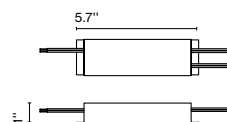

Circular Cluster Canopy 90W 24V ELV/Triac/0-10V

Code A666-259-39 Finish ● Black

Materials
Structure: Painted iron

Product type: Accessory
INPUT: 120-277VAC 50/60Hz
OUTPUT: CV 24V DC 90W max.

Weight: Net 6.83 lb – Gross 8.16 lb
Package: 16.14 x 16.14 x 3.15" - 8.16 lb – VOL - 0.47 ft³
Product notes: Canopy for 24V luminaires.
Total wattage of all connected fixtures must not exceed canopy or driver wattage. Make selections accordingly.