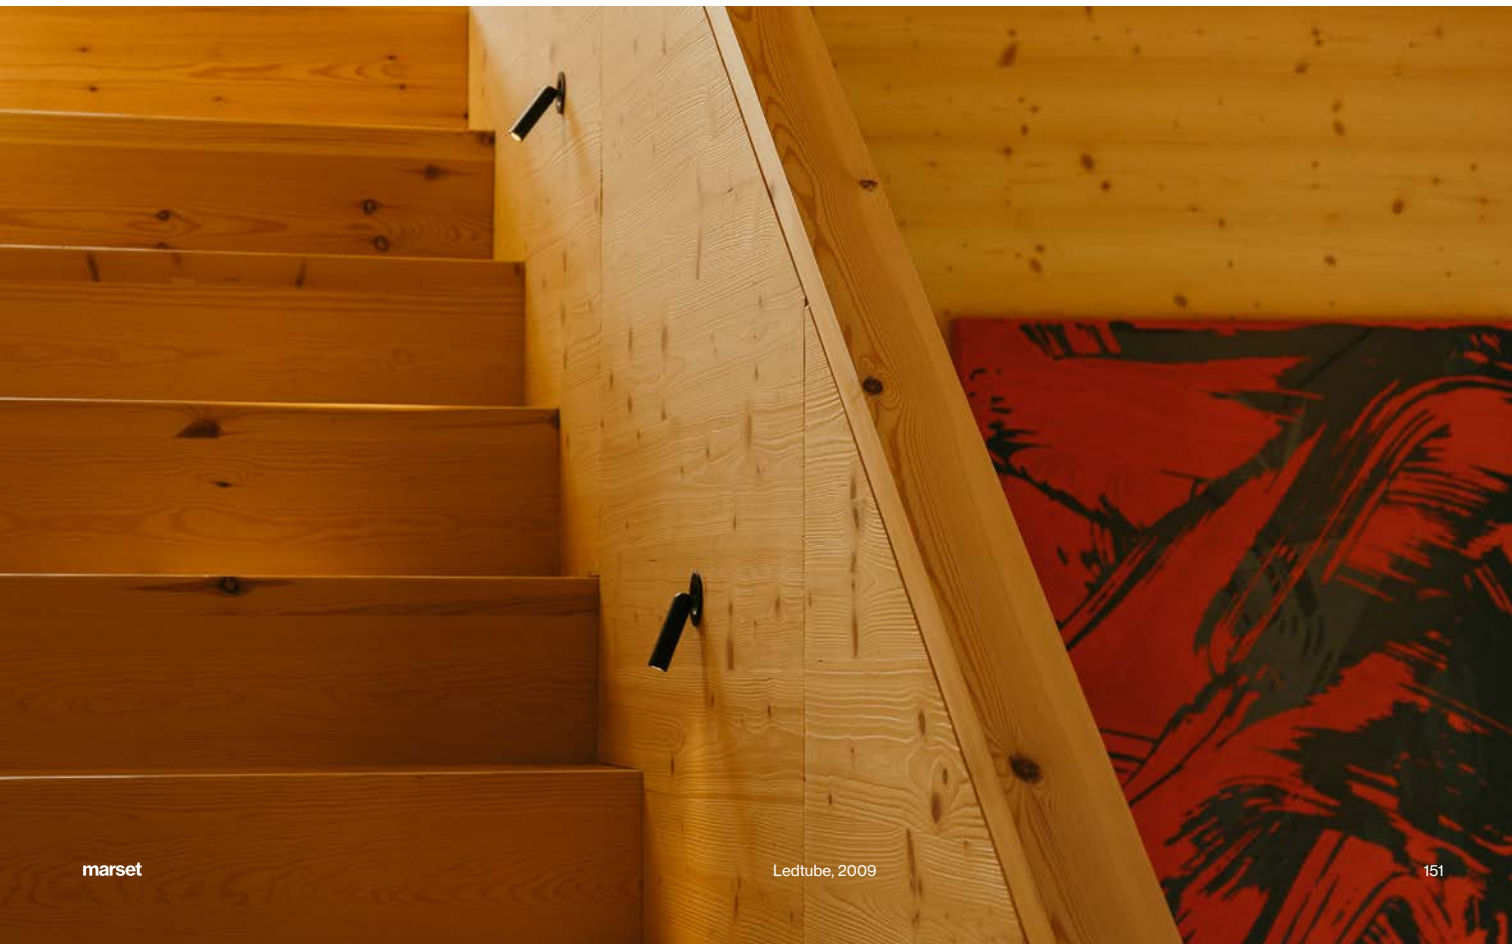

Wire installation: Hardwired

A622-215-39-27K

The beauty of the Mercer stems not only from its essential shape, but also from how its materials blend together. The transparent blown glass structure surrounds the