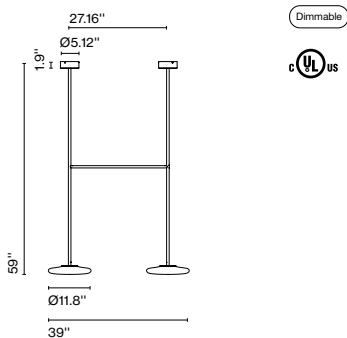

Ihana x2 150

Code	Finish	Dimming	CCT
A709-109-39-27K	Opal	ELV	27K
A709-110-39-22/30K	Opal	ELV	DTW 22K-30K

Materials
Structure: Steel
Shade: Opal blown glass

Dimmable: Yes
Integrated dimmer: No
Dimming protocols: Phase cut (ELV)
Dim to warm from 2200K to 3000K (ELV)

Product type: Pendant / Ceiling
Light source: LED SMD 700mA 16W 2700K CRI90 1826lm
Luminaire: 100 - 120 VAC ELV 28W 994lm
Light source DTW: LED SMD 700mA 16W 2200-3000K CRI90
Luminaire DTW: 100 - 120 VAC ELV 28W
Weight: Net 11.3 lb – Gross 18.1 lb
Package: (2x) 8.3 x 16.5 x 16.5" – 6.61 lb Vol – 1.41 ft³
7 x 7 x 66" – 11.5 lb Vol – 1.76 ft³
Product notes: 0-10V upon request
LED included

Wire installation: Hardwired
Canopy color: Black