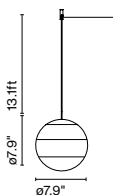

Dipping Light 20 - 24V NEW FINISHES

Code	Finish
A691-459-35-27K	White
A691-459-45-27K	Green
A691-459-30-27K	Amber
A691-459-40-27K	Burgundy
A691-459-47-27K	Chocolate
A691-459-37-27K	Cream

Materials
Diffuser: Brilliant white blown glass globe with layered paint
Cover: Polycarbonate

Dimmable: Yes
Integrated dimmer: No
Dimming protocols: Dependent on purchased power supply. See Cluster accessory, page 49.

Product type: Pendant
Light source: LED SMD 24Vdc 5W 2700K CRI90 495lm
Luminaire: (Power supply not included) 231lm
Weight: Net 2.4 lb – Gross 4.4 lb
Package: 13 x 10.2 x 10.2" – 4.4 lb Vol – 0.7 ft³
Product notes: Use with cluster accessory, see pg 49.
1 pc. hook accessory included.
LED included

Dimmable

Cable length: 13.1 ft
Wire installation: Hardwired
Cord color: Black