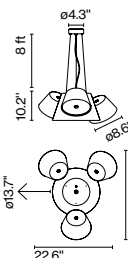

Cable length: 8 ft
Wire installation: Hardwired
Cord color: Black
Canopy color: Black