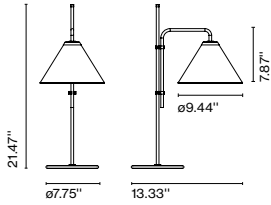

Funiculí S Fabric

Code	Finish
A641-417 ☞☺	● Black - White
A641-418 ☞☺	● Black - Sand

☞☺ Quick ship item. Ships within 3 days. See *Quick Ship* on page 213.

Materials

Base: Iron wapped with black rubber

Stem: Iron

Shade: White or sand polyester shade, made of a PVC-PET laminated film

Product type: Table

Light source: E12 LED 5W

Weight: Net 3.7 lb – Gross 5.9 lb

Package: 25.6 x 12.2 x 3.9" - 5.31 lb Vol - 0.706 ft³
10.2 x 10.2 x 7" - 0.6 lb Vol - 0.42 ft³

Lamping not included

A641-417