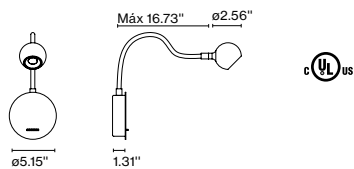

N. Ocho

Code	Finish
A670-003 ☞☹	● Oak
A670-004 ☞☹	● Wenge

☞☹ Quick ship item. Ships within 3 days. See *Quick Ship* on page 213.

Materials Dimmable: No
Plate: Metal
Arm: Metal covered in braided fabric
Diffuser: Wood

Product type: Wall
Light Source: LED SMD 700mA 2.1W 2700K CRI80 226,5lm
Luminaire: 120 - 277 VAC 3.5W
Weight: Net 1.36 lb - Gross 2.2 lb
Package: 27.2 x 6.7 x 4" - 2.2 lb Vol - 0.35 ft³
LED included

Wire installation: Hardwired
Switch location: Canopy
Canopy color: Black