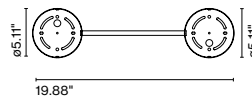

Accessory C2 LED-Ginger 42/60

Code A662-273
Finish ● Black (RAL 9005)

Materials
Structure: Painted iron

Product type: Accessory
Weight: Net 3.9 lb – Gross 4.8 lb
Package: When ordered, this item is shipped coupled with the Ginger 60C.
Product notes: Must be specified together with Ginger 42C + 60C.