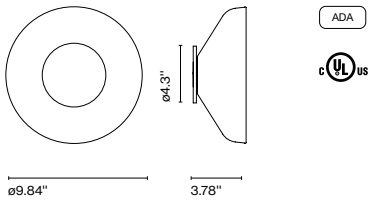

Aura Plus

Code	Finish
A676-019 ☞	○ Translucent
A676-020 ☞	● Opal
A676-021 ☞	● Smoked
A676-022	● Copper

☞ Quick ship item. Ships within 3 days. See *Quick Ship* on page 213.

Materials Dimmable: No

Shade: Blown Glass

Structure: Polycarbonate

Dissipater: Aluminum

Product type: Wall / Ceiling

Light Source: LED SMD 500mA 6W 2700K CRI90 607.2lm

Luminaire: 90 - 264 VAC 8.7W 470lm

Weight: Net 1.96 lb – Gross 2.64 lb

Package: 13 x 13 x 8.6" - 2.64 lb – Vol - 0.74 ft³

Product notes: Suitable for damp locations

Structure in black, except for the opal version, with structure in white.

LED included

A676-022

Wire installation: Hardwired

Spare parts

Code	Product	Finish	Spare part
A676-105	Aura	Transparent	Glass
A676-104	Aura	Opal	Glass
A676-102	Aura	Smoked	Glass
A676-103	Aura	Copper	Glass
A676-111	Aura Plus	Transparent	Glass
A676-110	Aura Plus	Opal	Glass
A676-108	Aura Plus	Smoked	Glass
A676-109	Aura Plus	Copper	Glass