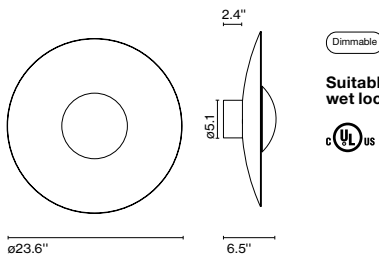

Canopy color: Black