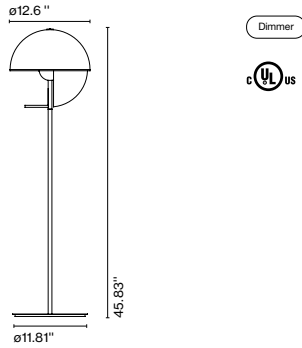

Theia P

Code A672-008
Finish ● Black (RAL 9005)

Materials
Base: Iron
Stem: Iron
Dissipater: Aluminum
Diffuser: Spun metal
Shade: Thermoformed methacrylate

Integrated dimmer: Yes
Dimmer Type: Progressive from 0 to 100

Product type: Floor
Light Source: LED SMD 700mA 8.2W 2700K CRI90 913lm
Luminaire: 85 - 264 VAC 14W
Weight: Net 15 lb - Gross 19.2 lb
Package: 14.6 x 14.6 x 9" - 13.2 lb Vol - 1.06 ft³
42.7 x 6.7 x 4.7" - 6 lb Vol - 0.7 ft³
LED included

Cable length: 5 ft
Wire installation: Plug-in
Cord color: Black
Switch location: Built-in the dissipater