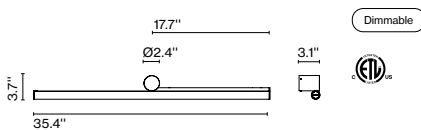

Ambrosia A 90 right

Code	Finish	CCT
A704-118-15-22K	● Matt Gold	22K
A704-118-15-27K	● Matt Gold	27K
A704-118-15-30K	● Matt Gold	30K
A704-118-16-22K	● Black	22K
A704-118-16-27K	● Black	27K
A704-118-16-30K	● Black	30K

Materials: Aluminum
Structure: Aluminum
Diffuser: Methacrylate
Canopy: Aluminum / Steel

Dimmable: Yes
Integrated dimmer: No
Dimming protocols: Based on specified driver/canopy.

Product type: Wall
Light source Ambrosia 22K: LED SMD 24Vdc 14.4W 2200K CRI90 1587lm
Luminaire Ambrosia 22K: (Power supply not included)

Light source Ambrosia 27K: LED SMD 24Vdc 14.4W 2700K CRI90 1521lm
Luminaire Ambrosia 27K: (Power supply not included)

Light source Ambrosia 30K: LED SMD 24Vdc 14.4W 3000K CRI90 1692lm
Luminaire Ambrosia 30K: (Power supply not included)

Weight: Net 2.6 lb – Gross 3.2 lb
Package: 24 x 5.3 x 5.7 " - 1.5 lb – Vol - 0,4 ft³
3.1 x 3.1 x 38.5 " - 1.7 lb – Vol - 0.2 ft³

Product notes: 24V remote power supply to be ordered separately.
Suitable for damp locations. LED included

Wire installation: Hardwired / Recessed