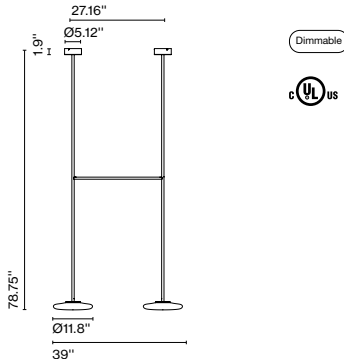

Ihana x2 200

Code	Finish	Dimming	CCT
A709-107-39-27K	● Opal	ELV	27K
A709-108-39-22/30K	● Opal	ELV	DTW 22K-30K

Materials	Dimmable: Yes
Structure: Steel	Integrated dimmer: No
Shade: Opal blown glass	Dimming protocols: Phase cut (ELV)
	Dim to warm from 2200K to 3000K (ELV)

Product type: Pendant / Ceiling
Light source: LED SMD 700mA 16W 2700K CRI90 1826lm
Luminaire: 100 - 120 VAC ELV 28W 994lm
Light source DTW: LED SMD 700mA 16W 2200-3000K CRI90
Luminaire DTW: 100 - 120 VAC ELV 28W
Weight: Net 14.8 lb – Gross 21.4 lb
Package: (2x) 8.3 x 16.5 x 16.5" – 6.61 lb Vol – 1.41 ft³
7 x 7 x 88.6" – 14.8 lb Vol – 2.47 ft³
Product notes: 0-10V upon request
LED included

Wire installation: Hardwired
Canopy color: Black