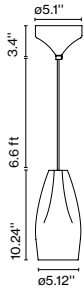

Pleat Box 13 LED

Code	Finish
A636-409-3535-27K	● White - White
A636-409-3549-27K	● White - Gold
A636-409-3835-27K	● Grey - White
A636-409-4135-27K	● Terracotta - White
A636-409-3949-27K	● Black - Gold
A636-409-4235-27K	● Ocher - White
A636-409-4535-27K	● Dark Green - White
A636-409-4549-27K	● Dark Green - Gold

Materials
Shade: Ceramic with the inner part in brilliant white enamel or gold
Canopy: Ceramic
Cord: Fabric

Dimmable: No

Product type: Pendant
Light Source: LED SMD 350mA 4.05W 2700K CRI90 463lm
Luminaire: 90 - 264 VAC 6W 165lm
Weight: Net 3.63 lb – Gross 5 lb
Package: 9.4 x 9.4 x 20.8" – 5 lb Vol – 1.06 ft³
LED included