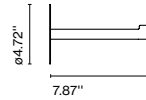

Wall bracket

Code A654-005   Finish ● Graphite grey (RAL 7024)

Materials
Structure: Metal with stainless anti-oxidant cataphoresis treatment

Product type: Accessory
Weight: Net 0.67 lb – Gross 1.1 lb
Package: 5.5 x 5.5 x 11.22" - 1.1 lb – Vol - 0.2 ft³