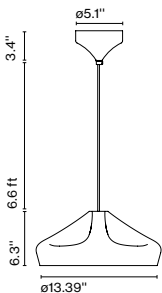

Materials
 Shade: Ceramic with the inner part in brilliant white enamel or gold
 Canopy: Ceramic

Product type: Pendant
Light source: E12 LED TYPE G16.5 5W
Weight: Net 5.7 lb - Gross 9.5 lb
Package: 19.3 x 19.3 x 11.4" - 9.5 lb Vol - 2.47 ft³
Lamping not included