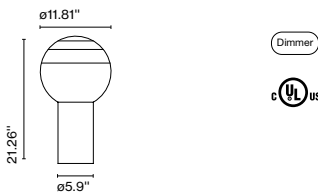

Dipping Light M NEW FINISHES

Code	Finish
A691-470-3515-27K	White - Brushed Brass
A691-470-4515-27K	Green - Brushed Brass
A691-470-3015-27K	Amber - Brushed Brass
A691-470-4015-27K	Burgundy - Brushed Brass
A691-470-4715-27K	Chocolate - Brushed Brass
A691-470-3715-27K	Cream - Brushed Brass

Materials	Dimmable: Yes
Body: Metal	Integrated dimmer: Yes
Diffuser: Brilliant white blown glass globe with layered paint	Dimming protocols: Progressive dimmer from 0 to 100

Product type: Table
Light Source: LED SMD 700mA 8.6W 2700K CRI90 765lm
Luminaire: 85 - 264 VAC 11W 312lm
Weight: Net 7.3 lb - Gross 11.7 lb
Package: 13.4 x 10.2 x 10.2" - 6.39 lb Vol - 0.078 ft³
16.1 x 16.1 x 16.1" - 5.29 lb Vol - 2.4 ft³
LED included

Cable length: 5.75 ft
Wire installation: Plug-in
Cord color: Black
Switch location: In-line