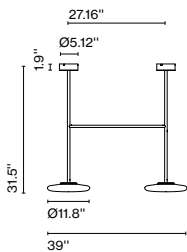

For Ihana customized configurations, get in contact with us.

Ihana x2 80

Code	Finish	Dimming	CCT
A709-157-39-27K	● Opal	ELV	27K
A709-158-39-22/30K	● Opal	ELV	DTW 22K-30K

Materials
Structure: Steel
Shade: Opal blown glass

Dimmable: Yes
Integrated dimmer: No
Dimming protocols: Phase cut (ELV)
Dim to warm from 2200K to 3000K (ELV)

Product type: Pendant / Ceiling
Light source: LED SMD 700mA 16W 2700K CRI90 1826lm
Luminaire: 100 - 120 VAC ELV 28W 994lm
Light source DTW: LED SMD 700mA 16W 2200-3000K CRI90
Luminaire DTW: 100 - 120 VAC ELV 28W
Weight: Net 9.9 lb - Gross 14.8 lb
Package: (2x) 8.3 x 16.5 x 16.5" - 6.61 lb Vol - 1.41 ft³
9.5 x 5.5 x 45" - 8.15 lb Vol - 1.41 ft³
Product notes: 0-10V upon request
LED included

Dimmable

Wire installation: Hardwired
Canopy color: Black

A709-157-39-27K