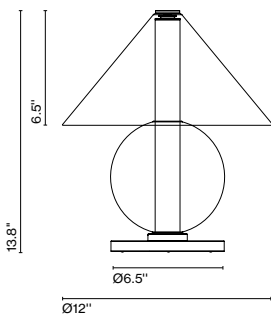

Product type: Table
Light source: LED SMD 700mA 2.1W 2200K CRI80 226.5lm
Luminaire: 85 - 264 VAC
Weight: Net 4.6 lb - Gross 10.1 lb
Package: 25.6 x 15.4 x 12.2" - 10.1 lb - VOL - 2.8 ft³
LED included

Dimmer