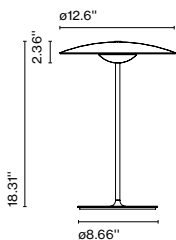

Dimmer

Cable length: 6.6 ft
Wire installation: Plug-in
Cord color: Black
Switch location: In-line