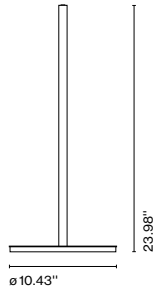

Floor base

Code A642-020
Finish ● Black (RAL 9005)

Materials
Structure: Aluminum

Product type: Accessory
Weight: Net 11.90 lb – Gross 15.4 lb
Package: 13.4 x 13.4 x 1.18" - 13.2 lb – Vol - 0.11 ft³
Ø1.57 x 26" - 2.2 lb – Vol - 0.01 ft³