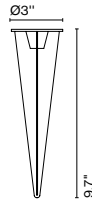

Dimmable

Suitable for wet locations

A662-762-39-27K

Cable length: 6.9 ft.

Post accessory

Code A662-555 Finish ● Stainless steel

Materials
Structure: Stainless steel 316 L

Product type: Accessory for LED-Ginger Bollards.
Weight: Net 0.7 lb – Gross 0.9 lb
Package: 5.5 x 5.5 x 11" - 0.9 lb – Vol - 0.2 ft³