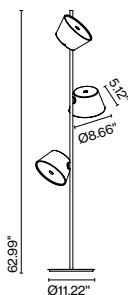

Tam Tam P3

Code Finish
Stem
A633-184 39 ● Black semi-matt (RAL 9011)

Shade
A633-130 39 ● Black semi-matt (RAL 9011)
A633-130 35 ● Off-white semi-matt (RAL 1013)
A633-130 37 ● Sand semi-matt (RAL 7032)
A633-130 38 ● Silver Grey semi-matt (RAL 7001)
A633-130 42 ● Olive Yellow semi-matt (RAL 1020)
A633-130 46 ● Orange semi-matt (RAL 2000)
A633-130 47 ● Brown Grey semi-matt (RAL 7013)

Materials
Shade: Aluminum
Diffuser: Opalescent methacrylate
Structure: Metal

Product type: Floor
Light source: 3x E26 LED TYPE A 11W
Weight: Net 15.4 lb – Gross 22.04 lb
Package: 66.14 x 7 x 7" – 8.3 lb Vol – 0.28 ft³
13 x 13 x 1.18" – 6.6 lb Vol – 0.1 ft³
(3x) 9.4 x 9.4 x 6.7" – 2.2 lb Vol – 0.317 ft³
Product notes: Combine stem with 3 satellite shades.
Lamping not included

Cable length: 6.6 ft
Wire installation: Plug-in
Cord color: Black
Switch location: In-line