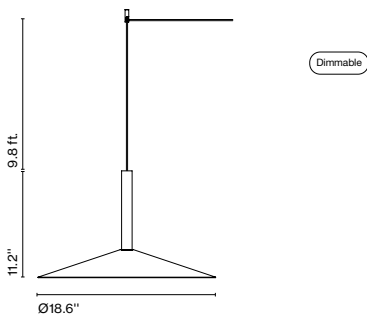

Cable length: 9.8 ft.
Wire installation: Hardwired
Color cord: Black