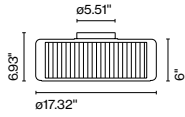

Mercer C

Code		Finish
A89-067	☼☼	● Pleated white cotton
A89-085	☼☼	● Pearl white

☼☼ Quick ship item. Ships within 3 days. See *Quick Ship* on page 213.

Materials

Shade: Textile

Structure: Blown glass

Product type: Ceiling

Light source: 2x E26 LED TYPE A 11W

Weight: Net 9.92 lb – Gross 13.22 lb

Package: 22.8 x 22.8 x 14.2" – 13 lb Vol – 3.5 ft³

Lamping not included

A89-067

Wire installation: Hardwired

Spare parts

Code	Product	Finish	Spare part
A89-501	Mercer M	-	Glass
A89-500	Mercer	-	Glass
A89-505	Mercer 30	-	Glass
A89-503	Mercer 44	-	Glass
A89-504	Mercer A	-	Glass
A89-506	Mercer C	-	Glass