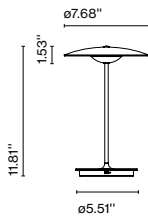

LED-Ginger 20 M

Code	Finish
A662-560	● Oak-White
A662-561	● Wenge-White
A662-562	● Brushed brass-Brushed brass
A662-563	● Brushed brass-White

☑ Quick ship item. Ships within 3 days. See *Quick Ship* on page 213.

Materials
Diffuser and base: Pressed wood or brushed aluminum
Dissipater: Aluminum
Stem: Aluminum

Integrated dimmer: Yes
Dimmer Type: 3-step dimmer

Product type: Table / Portable
Light source: LED SMD 1A 3.5W 2700K CRI90 395lm
Luminaire: in 5 Vdc 1.5A 290lm
Weight: Net 1.7 lb – Gross 2.2 lb
Package: 15.7 x 8.2 x 6.7" - 2.2 lb (1u) Vol - 0.35 ft³ (1u)
15.3 x 8.6 x 16.1" - 5.3 lb (2u) Vol - 1.4 ft³ (2u)
Product notes: Sold in multiples of 2.
Charging cable included (USB to USB-C). Power adapter not included.