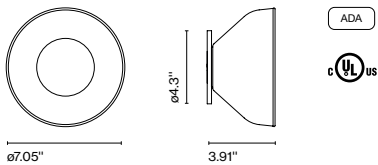

Wire installation: Hardwired