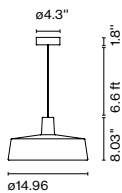

Soho 38 IP44 LED

Code	Finish
A631-245	● White
A631-246	● Stone grey
A631-247	● Black

Materials	Dimmable: Yes
Shade: Rotary moulded polyethylene	Integrated dimmer: No
Diffuser: Methacrylate opal	Dimming protocols: Phase cut (ELV)

Product type: Pendant
Light Source: LED SMD 700mA 13.2W 2700K CRI80 1848lm
Luminaire: 100 - 120 VAC ELV 16W 1051lm
Weight: Net 5.95 lb – Gross 7.71 lb
Package: 17.7 x 17.3 x 9.84" – 7.71 lb Vol – 1.76 ft³
LED included

Dimmable

Suitable for wet locations

Cable length: 6.6 ft
Wire installation: Hardwired
Cord color: Black
Canopy color: White