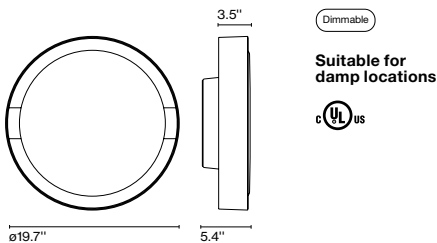

Materials

Structure: Aluminum
Shade: Opal blown glass

Dimmable: Yes
Integrated dimmer: No
Dimming protocols: Dual dimming driver
Phase cut (ELV) or 0-10V

Product type: Wall / Ceiling

Light source: LED SMD 700mA 29W 2700K CRI90 3318lm

Luminaire: Only 120 VAC ELV 36W 2172lm

120 - 277 VAC 0-10V 36W 2172lm

For 3CCT

Light source: LED SMD 700mA 29W 2700-4000K CRI90 3318lm

Luminaire: Only 120 VAC ELV 36W 2172lm

120 - 277 VAC 0-10V 36W 2172lm

Weight: Net 15.87 lb – Gross 18.7 lb

Package: 23.6 x 23.6 x 9.8" – 18.7 lb Vol – 3.18 ft³

LED included

Wire installation: Hardwired

The 3-CCT model has an integrated switch to select the desired color temperature during the installation.