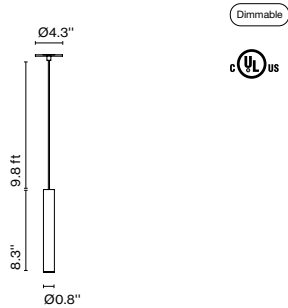

Milana

Code
A699-101
A699-102

Finish
● Off-white (RAL 1013)
● Black (RAL 9005)

Materials
Shade: Aluminum
Diffuser: Polycarbonate

Dimmable: Yes
Integrated dimmer: No
Dimming protocols: Phase cut (ELV)

Product type: Pendant
Light Source: LED SMD 700mA 8.6W 2700K CRI90 372lm
Luminaire: 100 - 120 VAC ELV 11W 340lm
Weight: Net 1.14 lb - Gross 1.54 lb
Package: 8.8 x 2.7 x 1.6" - 0.7 lb Vol - 0.02 ft³
7.8 x 4.7 x 3.1" - 0.88 lb Vol - 0.2 ft³
LED included

Cable length: 9.8 ft
Wire installation: Hardwired
Cord color: Black
Canopy color: Black