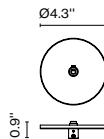

Weight: Net: 0.22 lb – Gross 0.44 lb
 Package: 6.3 x 5.7 x 3.5 " - 0.44 lb - VOL - 0.07 ft³

Materials
 Structure: Metal

Product type: Accessory
 Product notes: Ceiling cover plate for 4" octagonal junction box.