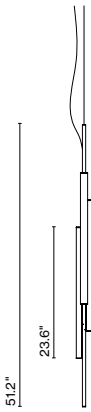

Ambrosia V 130

Code	Finish	CCT
A704-160-15-22K	● Matt Gold	22K
A704-160-15-27K	● Matt Gold	27K
A704-160-15-30K	● Matt Gold	30K
A704-160-16-22K	● Black	22K
A704-160-16-27K	● Black	27K
A704-160-16-30K	● Black	30K

Materials: Aluminium
Structure: Aluminium
Diffuser: Methacrylate

Dimmable: Yes
Integrated dimmer: No
Dimming protocols: Based on specified driver/canopy.

Product type: Pendant
Light source Ambrosia 22K: LED SMD 24Vdc 28.8W 2200K CRI90 3174lm
Luminaire Ambrosia 22K: (Power supply not included) 3009lm

Light source Ambrosia 27K: LED SMD 24Vdc 28.8W 2700K CRI90 3267lm
Luminaire Ambrosia 27K: (Power supply not included) 3021lm

Light source Ambrosia 30K: LED SMD 24Vdc 28.8W 3000K CRI90 3324lm
Luminaire Ambrosia 30K: (Power supply not included) 3078lm

Product notes: 24V remote power supply to be ordered separately.
Weight: Net 2.6 lb – Gross 4.2 lb
Package: 5.1 x 5.1 x 53.4" - 4.2 lb – VOL - 0,07 ft³
LED included

Dimmable

Wire installation: Hardwired
Cable length: 8.2 ft.
Steel cable length: 6.5 ft.
Color cord: Black

A704-160-16-27K