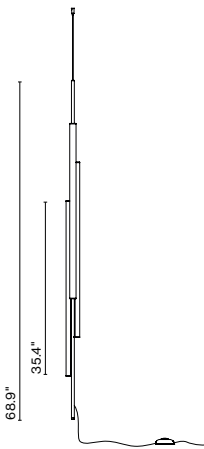

Weight: Net 3.1 lb – Gross 4.6 lb

Package: 5.1 x 5.1 x 53.5 " - 4.6 lb – VOL - 0.7 ft³

LED included

Luminaires manufactured in compliance
with North American Certification standards.

Wire installation: Plug-in
Cable length: 7.5 ft
Steel cable length: 6.6 ft
Color cord: Black
Switch location: In-line

Light source Ambrosia 27K: LED SMD 24Vdc 43.2W 2700K CRI90 4788lm
 Luminaire Ambrosia 27K: 100 - 240 50.5W VAC 4491lm

Light source Ambrosia 30K: LED SMD 24Vdc 43.2W 3000K CRI90 5016lm
 Luminaire Ambrosia 30K: 100 - 240 50.5W VAC 4575lm

Weight: Net 3.5 lb – Gross 6 lb
 Package: 5.1 x 5.1 x 72.4 " - 6 lb – VOL - 1.06 ft³
 LED included

Luminaires manufactured in compliance with North American Certification standards.

A704-164-16-27K

Wire installation: Plug-in
 Cable length: 8.6 ft
 Steel cable length: 6.6 ft
 Color cord: Black
 Switch location: In-line