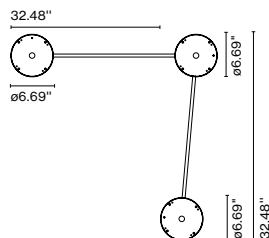

Accessory C3 Djembé 65

Code A681-427 Finish ● Black (RAL 9005)

Materials
Structure: Painted iron

Product type: Accessory
Weight: Net 3.9 lb – Gross 4.85 lb
Package: 33.4 x 7.8 x 3.5" - 4.85 lb – Vol - 0.53 ft³
Product notes: Accessory to combine 3 Djembé 65 models for a single junction box.
Only compatible with ELV installation.