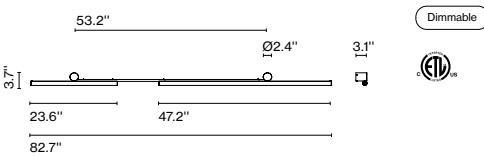

Ambrosia A 210

Code	Finish	CCT
A704-121-15-22K	● Matt Gold	22K
A704-121-15-27K	● Matt Gold	27K
A704-121-15-30K	● Matt Gold	30K
A704-121-16-22K	● Black	22K
A704-121-16-27K	● Black	27K
A704-121-16-30K	● Black	30K

Materials
Structure: Aluminum
Diffuser: Methacrylate
Canopy: Aluminum / Steel

Dimmable: Yes
Integrated dimmer: No
Dimming protocols: Based on specified driver/canopy.

Product type: Wall
Light source Ambrosia 22K: LED SMD 24Vdc 28.8W 2200K CRI90 3174lm
Luminaire Ambrosia 22K: (Power supply not included) 2802lm

Light source Ambrosia 27K: LED SMD 24Vdc 28.8W 2700K CRI90 3042lm
Luminaire Ambrosia 27K: (Power supply not included) 2812lm

Light source Ambrosia 30K: LED SMD 24Vdc 28.8W 3000K CRI90 3384lm
Luminaire Ambrosia 30K: (Power supply not included) 2865lm

Weight: Net 6.2 lb – Gross 7.9 lb
Package: 59.8 x 5.3 x 6.5 " - 4.4 lb – Vol - 1 ft³
3.1 x 3.1 x 26.7 " - 1.3 lb – Vol - 0.14 ft³
3.1 x 3.1 x 50.4 " - 2.2 lb – Vol - 0.35 ft³

Product notes: 24V remote power supply to be ordered separately.
Suitable for damp locations. LED included

A704-121-16-30K

Wire installation: Hardwired / Recessed

Disk accessory

Code	Finish
A704-128-15	● Matt Gold
A704-128-16	● Black

Materials
Structure: Metal

Product type: Accessory
Accessory used to hide the driver behind the canopy.
Two units are required for Ambrosia A 210, one for each canopy.