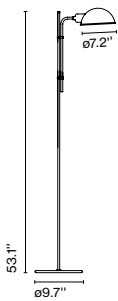

Materials

Base: Iron wapped with black rubber

Stem: Iron

Shade: Aluminum

Product type: Floor

Light source: E26 LED TYPE A 11W

Weight: Net 6.8 lb – Gross 11 lb

Package: 14.9 x 21.2 x 4.7" - 9.3lb Vol - 0.847 ft³

1.9 x 1.9 x 56.3" - 1.8lb Vol - 0.14 ft³

Lamping not included