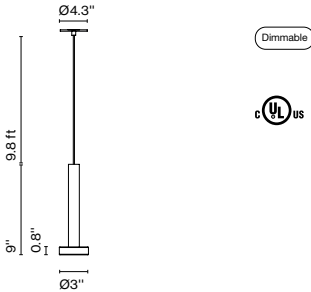

Milana 8 NEW

Code   Finish
A699-163-35-27K   ● Off-white (RAL 1013)
A699-163-39-27K   ● Black (RAL 9005)

Materials   Dimmable: Yes
Shade: Aluminium   Integrated dimmer: No
Diffuser: Glass   Dimming protocols: Phase cut (ELV)

Product type: Pendant
Light Source: LED SMD 700mA 8.6W 2700K CRI90 372lm
Luminaire: 100 - 120 VAC ELV 11W 340lm
Weight: Net 1.14 lb – Gross 1.54 lb
Package: 8.8 x 2.7 x 1.6" – 0.7 lb Vol – 0.02 ft³
            7.8 x 4.7 x 3.1" – 0.88 lb Vol – 0.2 ft³
LED included

Cable length: 9.8 ft
Wire installation: Hardwired
Cord color: Black
Canopy color: Black