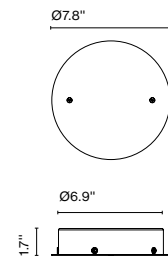

Wire installation: Hardwired
Canopy color: Black - Entry points: 5