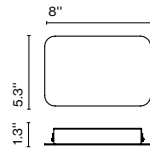

Canopy Ambrosia

Code	Finish	Dimming
A666-213-15	● Matt Gold - 60W 24V	0-10V
A666-213-16	● Black - 60W 24V	0-10V

INPUT: 120-277 VAC 50/60Hz
OUTPUT: CV 24V DC 60W max.
Weight: Net: 1.54 lb – Gross 2.2 lb
Package: 14.6 x 6.7 x 2.6 " - 2.2 lb - VOL - 0.14 ft³