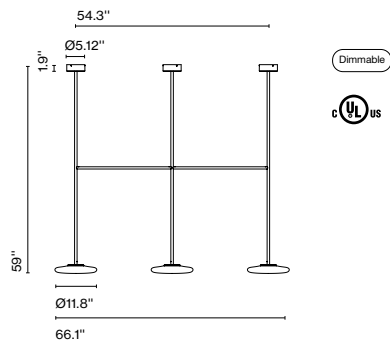

Ihana x3 150

Code	Finish	Dimming	CCT
A709-103-39-27K	Opal	ELV	27K
A709-104-39-22/30K	Opal	ELV	DTW 22K-30K

Materials
Structure: Steel
Shade: Opal blown glass

Dimmable: Yes
Integrated dimmer: No
Dimming protocols: Phase cut (ELV)
Dim to warm from 2200K to 3000K (ELV)

Product type: Pendant / Ceiling
Light source: LED SMD 700mA 23.5W 2700K CRI90 1826lm
Luminaire: 100 - 120 VAC ELV 42W 1491lm
Light source DTW: LED SMD 700mA 23.5W 2200-3000K CRI90
Luminaire DTW: 100 - 120 VAC ELV 42W
Weight: Net 17.2 lb – Gross 28 lb
Package: (3x) 8.3 x 16.5 x 16.5" – 6.61 lb Vol – 1.41 ft³
7 x 7 x 65.8" – 11.5 lb Vol – 1.76 ft³
7 x 7 x 65.8" – 9.9 lb Vol – 1.76 ft³

Product notes: 0-10V upon request
LED included

Wire installation: Hardwired
Canopy color: Black