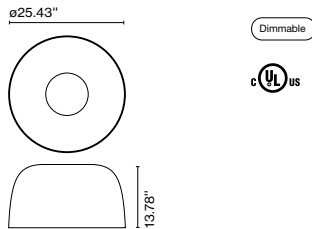

120 - 277 VAC 0-10V 26W 1845lm

Weight: Net 14.8 lb – Gross 19.8 lb

Package: 25.6 x 25.6 x 16.5" – 19.8 lb Vol – 6.36 ft³

Product notes: 3000K available upon request

LED included

Wire installation: Hardwired