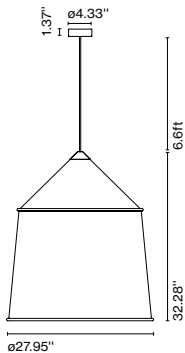

Jaima 71 IP65

Code	Finish
A683-067	● Beige
A683-068	● Grey

Oversized item. Special freight policy applies. See *Freight Exceptions* on page 213.

Materials
Shade: Textilene, inner part in white

Dimmable: Yes
Integrated dimmer: No
Dimming protocols: Phase cut (ELV)

Product type: Pendant
Light Source: LED COB 120 VAC 15W 2700K CRI90 1022lm
Luminaire: 120VAC ELV 15W 530lm
Weight: Net 6.17 lb – Gross 16.5 lb
Package: 27.5 x 27.5 x 24.8" – 16.5 lb Vol – 10.6 ft³
LED included