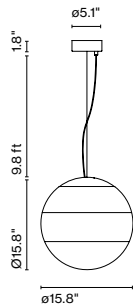

Dipping Light 40 NEW FINISHES

Code	Finish	Dimming
A691-551-35-27K	White	ELV + 0-10V
A691-551-45-27K	Green	ELV + 0-10V
A691-551-30-27K	Amber	ELV + 0-10V
A691-551-40-27K	Burgundy	ELV + 0-10V
A691-551-47-27K	Chocolate	ELV + 0-10V
A691-551-37-27K	Cream	ELV + 0-10V

Materials
Diffuser: Brilliant white blown glass globe with layered paint
Cover: Polycarbonate
Canopy: Metal

Dimmable: Yes
Integrated dimmer: No
Dimming protocols:
ELV + 0-10V

Product type: Pendant
Light source: LED COB 700mA 23.7W 2700K CRI90 3280lm
Luminaire: 120 VAC 27.5W
Weight: Net 9.3 lb – Gross 14.3 lb
Package: 21.7 x 21.7 x 22.4 " – 14.33 lb Vol – 6 ft³
LED included