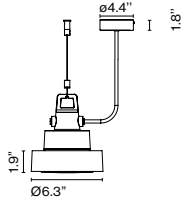

Plaff-on! S 16 IP65 NEW

Code   Finish
A628-091-31-27K   ● Rust Brown
A628-091-39-27K   ▲ Black-White

Materials   Dimmable: Yes
Structure: Aluminium   Integrated dimmer: No
Shade: Opal blown glass   Dimming protocols: Phase cut (ELV)

Product type: Pendant
Light source: LED COB 120 VAC 8W 2700K CRI90 571lm
Luminaire: 120 VAC ELV 8,47W 225lm
Weight: Net 2.9 lb – Gross 4.2 lb
Package: 8.6 x 8.6 x 9.8 " – 4.2 lb Vol – 0.4 ft³
LED included