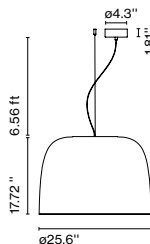

Djembé 65.45

Code	Finish
A681-396	White (RAL 1013)
A681-397	Grey (RAL 7022)
A681-398	Red (RAL 3011)
A681-399	Sky Blue (PANTONE 7542C)

Materials
Shade: Bi-injected rotary moulded polyethylene (stone texture on the outer part and smooth satin white on the inner part of the fixture)
Diffuser: Aluminum

Dimmable: Yes
Integrated dimmer: No
Dimming protocols: Dual dimming driver
Phase cut (ELV) or 0-10V

Product type: Pendant
Light Source: LED SMD 700mA 22.4W 2700K CRI90 2933lm
Luminaire: Only 120 VAC ELV 26W 1770lm
120 - 277 VAC 0-10V 26W 1770lm
Weight: Net 15.2 lb – Gross 20.5 lb
Package: 25.6 x 25.6 x 19.3" – 20.5 lb Vol – 7.06 ft³
Product notes: 3000K available upon request
LED included