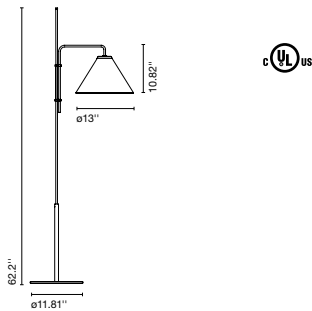

Funiculí Fabric

Code	Finish
A641-413 ☞☉	● Black - White
A641-414 ☞☉	● Black - Sand

☞☉ Quick ship item. Ships within 3 days. See *Quick Ship* on page 213.

Materials

Base: Iron wapped with black rubber

Stem: Iron

Shade: White or sand polyester shade, made of a PVC-PET laminated film

Product type: Floor

Light source: E26 LED Standard 8W

Weight: Net 11.5 lb – Gross 16.5 lb

Package: 20.4 x 16.5 x 5.1" - 13.8lb Vol - 1.051 ft³
13.38 x 13.38 x 9" - 1.31lb Vol - 0.706 ft³
47.2 x 1.6 x 1.6" - 1.3lb Vol - 0.07ft³

Lamping not included

Cable length: 6.6 ft

Wire installation: Plug-in

Cord color: Black

Switch location: In-line