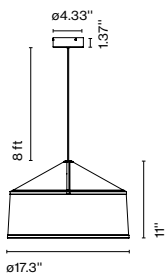

Product type: Pendant

Light source: E26 Globe (Ø95) 12W

Weight: Net 6.6 lb – Gross 8.6 lb

Package: 20.4 x 20.42 x 14.6" – 8.6 lb Vol – 3.53 ft³

Lamping not included

Cable length: 8 ft

Wire installation: Hardwired