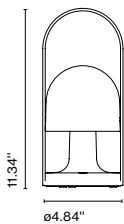

Product type: Table / Portable
Light source: LED SMD 1A 3.5W 2700K CRI90 216lm
Luminaire: in 5 Vdc 1.5A 135lm
Weight: Net 1.5 lb – Gross 4 lb
Package: 13.8 x 9.5 x 14" – 2.2lb Vol – 1 ft³ (1u)
20.08 x 13.39 x 14.17" – 17.6 lb Vol – 2.3 ft³ (6u)
Product notes: Sold in multiples of 6.
Charging cable included (USB to USB-C). Power adapter not included.
LED included