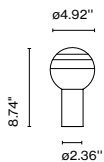

Dipping Light NEW FINISHES

Code	Finish
A691-468-3515-27K	White - Brushed Brass
A691-468-4515-27K	Green - Brushed Brass
A691-468-3015-27K	Amber - Brushed Brass
A691-468-4015-27K	Burgundy - Brushed Brass
A691-468-4715-27K	Chocolate - Brushed Brass
A691-468-3715-27K	Cream - Brushed Brass

Materials Dimmable: No
Body: Metal
Diffuser: Brilliant white blown glass globe with layered paint

Product type: Table
Light Source: LED SMD 700mA 2.2W 2700K CRI80 243lm
Luminaire: 120 - 240 VAC 4W 123lm
Weight: Net 2.6 lb – Gross 4 lb
Package: 13.7 x 13.7 x 7" – 4 lb Vol – 0.38 ft³

A691-468-3015-27K