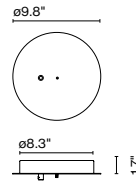

Weight: Net 2.6 lb – Gross 3.5 lb
Package: 16.5 x 16.5 x 3.1" -3.5 lb – VOL - 0.4 ft³
Product notes: Canopy for 24V luminaires.

Dimmable

Support Fris A 16 x2

Code A718-040-39
Finish ● Black

Materials
Structure: Metal