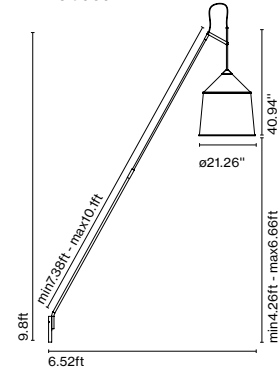

Jaima P307 + Shade 54

Code	Finish
Structure E26	
A683-072	● Black (RAL 9005)
Structure LED IP65	
A683-073	● Black (RAL 9005)
Shade 54	
A683-037	● Beige
A683-038	● Grey

Oversized item. Special freight policy applies. See *Freight Exceptions* on page 213.

Materials
Shade: Textilene, inner part in white
Structure: Stainless steel
Extensible stem: Carbon fiber

Dimmable: Based on specified lamping
Integrated dimmer: No

Product type: Floor
Light Source: E26 LED Globe (ø120) 22W
Light Source: LED COB 120 VAC 15W 2700K CRI90 1022lm
Luminaire: 120VAC ELV 15W 513lm
Weight: Net 10.36 lb – Gross 27.5 lb
Package: 109 x 19 x 9" – 19.82 lb Vol – 10.59 ft³
21.7 x 21.7 x 17.7" – 7.7 lb Vol – 14.8 ft³

LED included