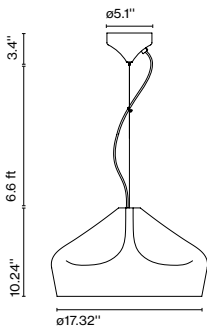

Materials
 Shade: Ceramic with the inner part in brilliant white enamel or gold
 Canopy: Ceramic

Product type: Pendant
 Light source: E26 LED TYPE A 11W
 Weight: Net 10.2 lb – Gross 13.2 lb
 Package: 22.4 x 22.4 x 14.2" – 13.2 lb Vol – 3.5 ft³
 Lamping not included