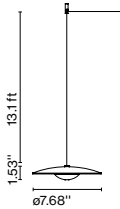

LED-Ginger 20 - 24V

Code	Finish
A662-392	● Oak-White
A662-393	● Wenge-White
A662-394	● Oak-Oak
A662-395	● Wenge-Wenge
A662-344	● Brushed brass-Brushed brass
A662-345	● Brushed brass-White
A662-346	● Black-White

Materials
Diffuser: Pressed wood or brushed aluminum
Dissipater: Aluminum

Dimmable: Yes
Integrated dimmer: No
Dimming protocols: Dependent on purchased power supply. See Cluster Accessory, page 49.

Product type: Pendant
Light source: LED SMD 24Vdc 5W 2700K CRI90 495lm
Luminaire: (Power supply not included) 161lm
Weight: Net 0.7 lb – Gross 1.1 lb
Package: 9 x 8.26 x 3.93" – 1.1 lb Vol – 0.35 ft³
Product notes: Use with Cluster accessory, see pg 49.
1 pc. hook accessory included.
LED included

Dimmable