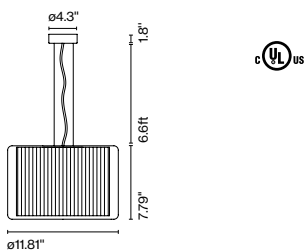

Cable length: 6.6 ft
Wire installation: Hardwired
Cord color: Black
Canopy color: White