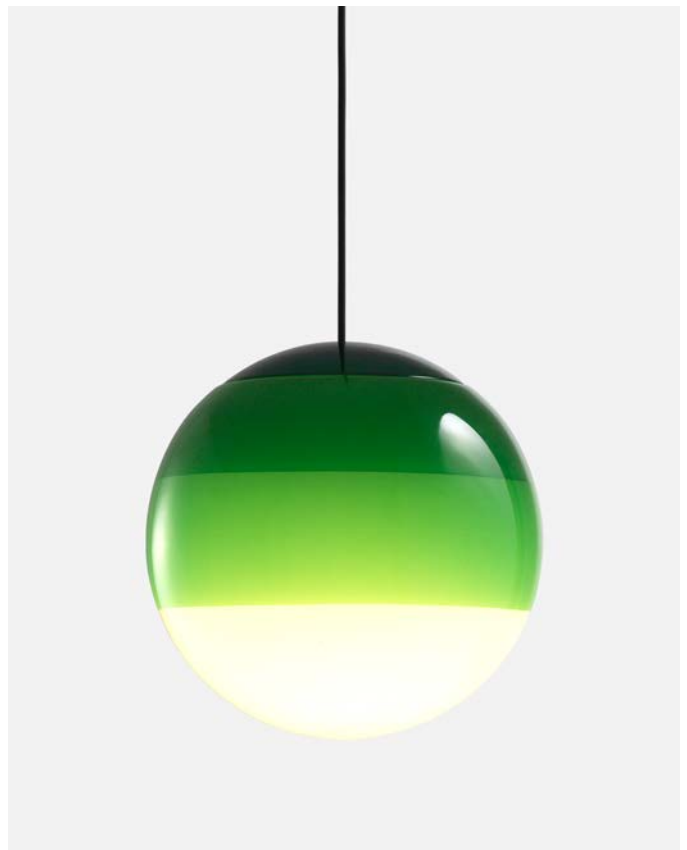

Dipping Light 13 - 24V NEW FINISHES

Code	Finish
A691-457-35-27K	White
A691-457-45-27K	Green
A691-457-30-27K	Amber
A691-457-40-27K	Burgundy
A691-457-47-27K	Chocolate
A691-457-37-27K	Cream

Materials
Diffuser: Brilliant white blown glass globe with layered paint
Cover: Polycarbonate

Dimmable: Yes
Integrated dimmer: No
Dimming protocols: Dependent on purchased power supply. See Cluster accessory, page 49.

Product type: Pendant
Light source: LED SMD 24Vdc 5W 2700K CRI90 495lm
Luminaire: (Power supply not included) 203lm
Weight: Net 1.3 lb – Gross 2.86 lb
Package: 8.6 x 8.6 x 9" – 2.86 lb Vol – 0.35 ft³
Product notes: Use with cluster accessory, see pg 49.
1 pc. hook accessory included.
LED included

Dimmable

Cable length: 13.1 ft
Wire installation: Hardwired
Cord color: Black