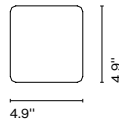

Signage Lid

Code	Finish
-	1 - 3 units
-	4 - 10 units
-	11 - 25 units
-	26 or more units