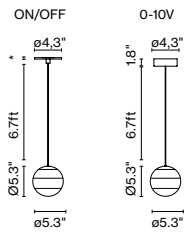

Materials
 Diffuser: Brilliant white blown glass globe with layered paint
 Cover: Polycarbonate
 Canopy: Metal

Dimmable: Yes
 Integrated dimmer: No
 Dimming protocols: 0-10V

Product type: Pendant
Light Source: LED SMD 350mA 4.05W 2700K CRI90 463lm
Luminaire: 90 - 264 VAC 6W 203lm
 110 - 127 VAC 0-10V 6W 203lm
Weight: Net 1.7 lb – Gross 2.86 lb
Package: 8.6 x 8.6 x 9" – 2.86 lb Vol – 0.35 ft³
 LED included