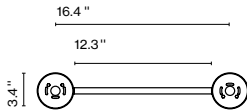

Caramel Accessory x2 NEW

Code	Finish
A726-054-16	● Black
A726-054-15	● Matt Gold

Materials
Structure: Metal

Product type: Accessory
Product notes: Must be specified together with Caramel 22, Caramel 28 or Caramel 38 .

Weight: Net 1 lb – Gross 1.3 lb
Package: 4.7 x 20.3 x 2.2 " - 1.3 lb – VOL - 0.1 ft³

A726-054-16 / A726-052-57-27K / A726-053-58-27K