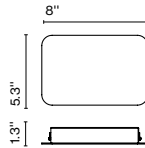

Fris Pro 155 NEW

Code
A718-054-16-30K-W ● Black
A718-054-18-30K-W ● Bronze

Materials
Structure: Aluminium
Diffuser: Glass

Dimmable: Yes
Integrated dimmer: No
Dimming protocols:
See canopy A666-256-16

Product type: Pendant
Light source: LED SMD 1050mA 40W 3000K CRI90 5495lm
Luminaire: 3991lm
LED beam angle: 55°

Product notes: 1050mA power supply and hooks (see the accessories section) to be ordered separately.
Tunable White (27K - 40K) available upon request.
4000K available upon request.
LED beam angle: 30° y 65° available upon request.
LED included

Dimmable

Cable length: 9.8 ft.
Wire installation: Hardwired
Color cord: Black
Canopy color: Black

A718-054-16-30K-W

Rectangular Canopy 50W ELV/0-10V NEW

Code
A666-256-16

Finish
● Black

Dimming
ELV / Triac / 0-10V

Materials
Structure: Metal

Product type: Ceiling
INPUT: 120-277 VAC 50/60Hz (ELV / Triac only 120 VAC)
OUTPUT: CC 1050mA 44W max. (24VDC - 42VDC)
Weight: Weight 1.5 lb – Gross 2.2 lb
Package: 13.4 x 8.3 x 2.8 " - 2.2 lb - VOL - 0.35 ft³

Dimmable

A718-054-18-30K-W