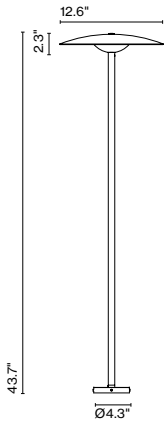

Ginger B 32/111

Code   Finish
A662-762-31-27K   ● Rust Brown - White
A662-762-39-27K   ● Black - White (RAL 9005-9010)

Materials   Dimmable: Yes
Diffuser: Aluminium   Integrated dimmer: No
Structure: Stainless steel   Dimming protocols: Based on specified driver.

Product type: Bollard
Light source: LED SMD 24Vdc 10W 2700K CRI90 1038lm
Luminaire: (Power supply not included) 350lm
Weight: Net 4.6 lb – Gross 7.9 lb
Package: 5.5 x 4.7 x 43.7" - 2.2 lb – VOL - 0.7 ft³
            17 x 18.9 x 6.3" - 4.2 lb – VOL - 1.06 ft³
Product notes: 24V remote power supply to be ordered separately, see pg 130.
LED included

Dimmable

Suitable for wet locations