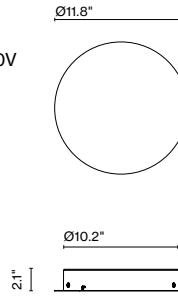

Circular Cluster Canopy 90W 24V ELV/Triac/0-10V

Code A666-259-39 Finish ● Black

Materials
Structure: Painted iron

Product type: Accessory
INPUT: 120-277VAC 50/60Hz
OUTPUT: CV 24V DC 90W max.

Weight: Net 6.83 lb – Gross 8.16 lb
Package: 16.14 x 16.14 x 3.15 " - 8.16 lb – VOL - 0.47 ft³
Product notes: Canopy for 24V luminaires.
Total wattage of all connected fixtures must not exceed canopy or driver wattage. Make selections accordingly.

Wire installation: Hardwired
Canopy color: Black - Entry points: 3

Dimmable: Yes
Integrated dimmer: No
Dimming protocols: ELV / Triac / 0-10V