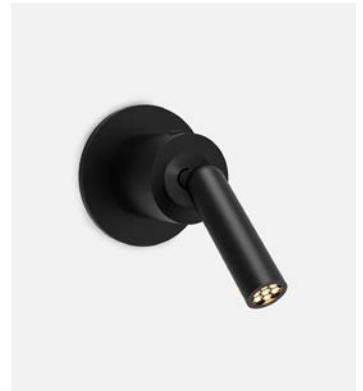

Ledtube A

Code	Finish
A622-225-17-27K	● Aluminum
A622-225-18-27K ☞	● Bronze
A622-225-35-27K	● Matte white (RAL 9010)
A622-225-39-27K ☞	● Matte black (RAL 9005)

☞ Quick ship item. Ships within 3 days. See *Quick Ship* on page 213.

Materials Dimmable: No

Structure: Injected aluminum
Frontal: Transparent polycarbonate

Product type: Wall
Light source: LED SMD 700mA 2.1W 2700K CRI90 226.5lm
Luminaire: 100 - 240 VAC 4.25W 131lm
Weight: Net 1 lb – Gross 1.23 lb
Package: 8.26 x 4.72 x 3.54" – 0.66 lb Vol – 0.07 ft³
Product notes: Lens at 25° with a honeycomb grill to reduce glare.
Integrated switch
LED included

Wire installation: Hardwired

Disk accessory

Code	Finish
A622-181-17	● Aluminum
A622-181-18	● Bronze
A622-181-35	● Matte white (RAL 9010)
A622-181-39	● Matte black (RAL 9005)

Materials
Structure: Metal

Product type: Accessory
Accessory used for installation with the junction box.