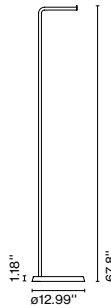

Floor accessory

Code A654-009   Finish ● Grey (RAL 7039)

Materials
Structure: Metallic structure with stainless anti-oxidant cataphoresis treatment

Product type: Accessory
Weight: Net 14.8 lb – Gross 17.2 lb
Package: 9.8 x 2 x 70.5" - 4.4 lb – Vol - 0.77 ft³
14.5 x 14.5 x 2" - 9.9 lb – Vol - 0.21 ft³