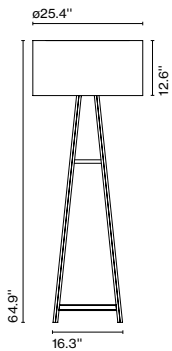

Materials

Shade: Rotomoulded Polycarbonate

Product type: Pendant

Light source: E26 LED GLOBE 20W

Weight: Net 28 lb – Gross 39 lb

Package: 37 x 37 x 20" – 39 lb Vol – 17.6 ft³

Lamping not included

Cable length: 8.2 ft

Materials
 Base: Steel
 Diffuser: Opal blown glass

Dimmable: Yes
 Integrated dimmer: Yes
 Dimming protocols: Analog, dimmed via glass movement.

Product type: Table
 Light Source: LED SMD 24Vdc 6.5W 2700K CRI90 579lm
 Luminaire: 120 VAC 8.7W 157lm
 Weight: Net 0.9 lb – Gross 3.3 lb
 Package: 9 x 7 x 5" – 3.3 lb Vol – 0.18 ft³ (1u)
 15 x 16.7 x 17.7" – 11 lb Vol – 1 ft³ (4u)
 Product note: Sold in multiples of 4.
 LED included

Cable length: 6.6 ft
Wire installation: Plug-in
Cord color: Black
Switch location: In-line

A645-020

Code A645-014 Finish Iroko - Brown

Materials
Shade: Polyethylene, Textilene
Structure: Iroko wood

Product type: Floor
Light source: 2x E26 LED TYPE A 11W
Weight: Net 23.6 lb – Gross 24.6 lb
Package: 22 x 22 x 11.4 " - 11.4 lb – Vol - 3.2 ft³
18.5 x 4.7 x 49.6 " - 13.2 lb – Vol - 2.5 ft³
Lamping not included