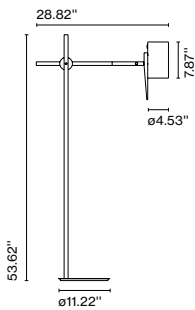

Scantling P73

Code A626-009   Finish ● White (RAL 9001)

Materials
Stem: Iron
Base: Iron
Arm: Oak
Shade: Aluminum

Product type: Floor
Light source: E26 LED TYPE A 11W
Weight: Net 16.5 lb – Gross 23.5 lb
Package: 18.1 x 57.7 x 6.7" – 12.2 lb Vol – 4.04 ft³
11.8 x 11.8 x 8.6" – 12.2 lb Vol – 0.69 ft³
Lamping not included

Cable length: 6.6 ft
Wire installation: Plug-in
Cord color: Black fabric electrical cord
Switch location: Shade