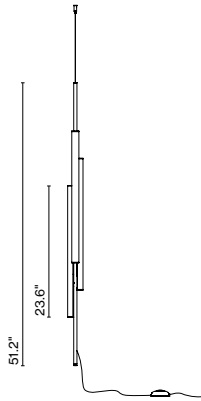

Light source Ambrosia 27K: LED SMD 24Vdc 28.8W 2700K CRI90 3267lm
Luminaire Ambrosia 27K: 100 - 240 VAC 33.8W 3021lm

Light source Ambrosia 30K: LED SMD 24Vdc 28.8W 3000K CRI90 3324lm
Luminaire Ambrosia 30K: 100 - 240 VAC 33.8W 3078lm

Weight: Net 3.1 lb – Gross 4.6 lb

Package: 5.1 x 5.1 x 53.5 " - 4.6 lb – VOL - 0.7 ft³

LED included

Luminaires manufactured in compliance
with North American Certification standards.

Wire installation: Plug-in
Cable length: 7.5 ft
Steel cable length: 6.6 ft
Color cord: Black
Switch location: In-line