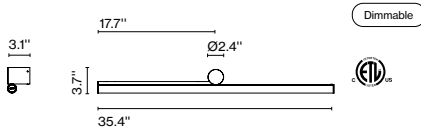

Ambrosia A 90 left

Code	Finish	CCT
A704-117-15-22K	● Matt Gold	22K
A704-117-15-27K	● Matt Gold	27K
A704-117-15-30K	● Matt Gold	30K
A704-117-16-22K	● Black	22K
A704-117-16-27K	● Black	27K
A704-117-16-30K	● Black	30K

Materials: Aluminum
Structure: Aluminum
Diffuser: Methacrylate
Canopy: Aluminum / Steel

Dimmable: Yes
Integrated dimmer: No
Dimming protocols: Based on specified driver/canopy.

Product type: Wall
Light source Ambrosia 22K: LED SMD 24Vdc 14.4W 2200K CRI90 1587lm
Luminaire Ambrosia 22K: (Power supply not included)

Light source Ambrosia 27K: LED SMD 24Vdc 14.4W 2700K CRI90 1521lm
Luminaire Ambrosia 27K: (Power supply not included)

Light source Ambrosia 30K: LED SMD 24Vdc 14.4W 3000K CRI90 1692lm
Luminaire Ambrosia 30K: (Power supply not included)

Weight: Net 2.6 lb – Gross 3.2 lb
Package: 24 x 5.3 x 5.7 " - 1.5 lb – Vol - 0,4 ft³
3.1 x 3.1 x 38.5 " - 1.7 lb – Vol - 0.2 ft³

Product notes: 24V remote power supply to be ordered separately.
Suitable for damp locations. LED included

Wire installation: Hardwired / Recessed