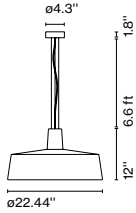

Soho 57 IP44 LED

Code	Finish
A631-362	● White
A631-363	● Stone grey
A631-364	● Black

Materials
Shade: Rotary moulded polyethylene
Diffuser: Methacrylate opal

Dimmable: Yes
Integrated dimmer: No
Dimming protocols: Dual dimming driver
Phase cut (ELV) or 0-10V

Product type: Pendant
Light Source: LED SMD 700mA 28W 2700K CRI80 3446lm
Luminaire: Only 120 VAC ELV 36W 2086lm
120 - 277 VAC 0-10V 36W 2086lm
Weight: Net 15.4 lb – Gross 18.9 lb
Package: 23.6 x 24 x 14.2" – 18.9 lb Vol – 4.6 ft³
Product notes: 3000K available upon request
LED included

Dimmable

Suitable for wet locations

Cable length: 6.6 ft
Wire installation: Hardwired
Cord color: Black
Canopy color: White