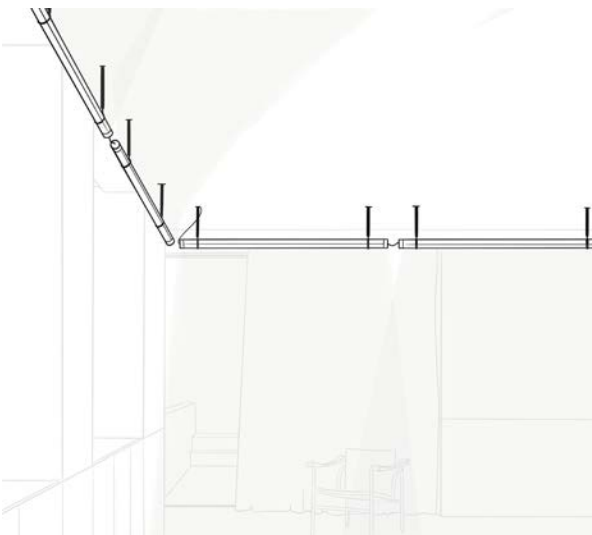

4 units Fris 155 / Power supply to be defined
4 units Support A 37 x2 / 2 units Side cover

(0.3)