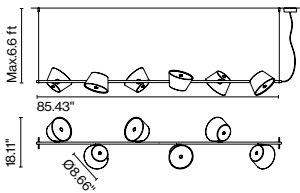

Cable length: 9.8 ft
Wire installation: Hardwired
Cord color: Black
Canopy color: Black