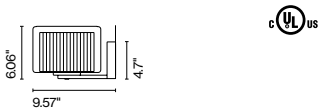

Wire installation: Hardwired