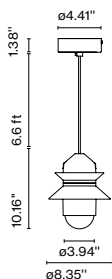

Materials

Structure: Polycarbonate
Shade: Blown pressed glass

Product type: Pendant

Light source: E26 LED TYPE A19 8W

Weight: Net 2.9 lb – Gross 4.4 lb

Package: 20.47 x 12.99 x 9.84" - 4.41 lb Vol - 1.48ft³
6.2 x 4.7 x 4.7" - 0.66 lb Vol - 0.07ft³

Lamping not included

Cable length: 6.6 ft
Wire installation: Hardwired
Cord color: Black fabric electrical cord
Canopy color: Black