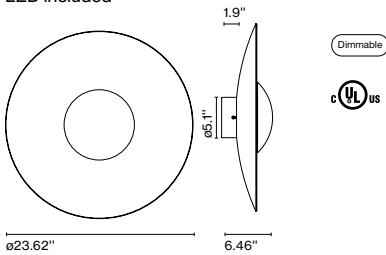

LED-Ginger 60C

Code	Finish
A662-332	● Oak-White
A662-333	● Wenge-White
A662-334	● Oak-Oak
A662-335	● Wenge-Wenge
A662-450	● Brushed brass-Brushed brass
A662-451	● Black-White
A662-581-36-27K	● Mauve (RAL 010 70 10)
A662-581-37-27K	● Sand (RAL 050 85 10)
A662-581-38-27K	● Stone Grey (RAL 000 65 00)

Materials	Dimmable: Yes
Diffuser: Pressed wood or brushed aluminum	Integrated dimmer: No
Dissipater: Aluminum	Dimming protocols: Dual dimming driver
Canopy: Metal	Phase cut (ELV) or 0-10V

Product type: Wall / Ceiling
Light Source: LED SMD 700mA 22.4W 2700K CRI90 2933lm
Luminaire: Only 120 VAC ELV 28W 1165lm
120 - 277 VAC 0-10V 28W 1165lm
Weight: Net 7.3 lb – Gross 13.8 lb
Package: 26.3 x 26.3 x 9.44" - 13.8 lb Vol - 3.53 ft³
LED included

Canopy color: Black
Wire installation: Hardwired

Accessory C2 20/32

Code	Finish
Structure	● Black
A662-518	● Black
Shades 20	
A662-519	● Oak-White
A662-520	● Wenge-White
A662-521	● Oak-Oak
A662-522	● Wenge-Wenge
A662-523	● Brushed brass-Brushed brass
A662-524	● Black-White
A662-582-36-27K	● Mauve (RAL 010 70 10)
A662-582-37-27K	● Sand (RAL 050 85 10)
A662-582-38-27K	● Stone Grey (RAL 000 65 00)

Code	Finish
Shades 32	
A662-525	● Oak-White
A662-526	● Wenge-White
A662-527	● Oak-Oak
A662-528	● Wenge-Wenge
A662-529	● Brushed brass-Brushed brass
A662-530	● Black-White
A662-583-36-27K	● Mauve (RAL 010 70 10)
A662-583-37-27K	● Sand (RAL 050 85 10)
A662-583-38-27K	● Stone Grey (RAL 000 65 00)

Materials	Dimmable: Yes
Canopy: Metal	Integrated dimmer: No
	Dimming protocols: Dual dimming driver
	Phase cut (ELV) or 0-10V

Product type: Wall / Ceiling
Luminaire: Only 120 VAC ELV 20W (max.)
120 - 277 VAC 0-10V 20W (max.)
Weight: Net 9.9 lb – Gross 13.2 lb
Package: 9.1 x 8.3 x 3.9" - 2.2 lb Vol - 0.35 ft³
22.4 x 20.9 x 6.7" - 6.6 lb Vol - 1.8 ft³
24.4 x 7.8 x 3.5" - 4.4 lb Vol - 0.35 ft³
LED included