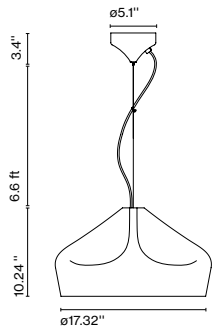

Pleat Box 47 LED

Code	Finish
A636-415-3535-27K	● White - White
A636-415-3549-27K	● White - Gold
A636-415-3835-27K	● Grey - White
A636-415-4135-27K	● Terracotta - White
A636-415-3949-27K	● Black - Gold
A636-415-4235-27K	● Ocher - White
A636-415-4535-27K	● Dark Green - White
A636-415-4549-27K	● Dark Green - Gold

Materials
Shade: Ceramic with the inner part in brilliant white enamel or gold
Canopy: Ceramic
Cord: Fabric

Dimmable: Yes
Integrated dimmer: No
Dimming protocols: Phase cut (ELV)

Product type: Pendant
Light Source: LED SMD 700mA 16.28W 2700K CRI90 1873lm
Luminaire: 90 - 135 VAC ELV 21W 625lm
Weight: Net 10.2 lb – Gross 13.2 lb
Package: 22.4 x 22.4 x 14.2" – 13.2 lb Vol – 3.5 ft³
LED included

Dimmable

Cable length: 6.6 ft
Wire installation: Hardwired
Cord color: Black fabric electrical cord
Canopy color: Same color as chosen shade