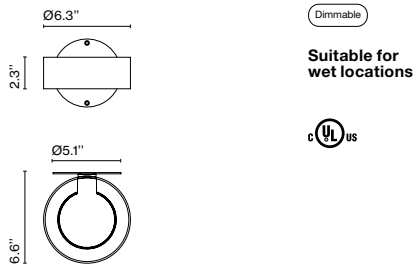

Wire installation: Hardwired