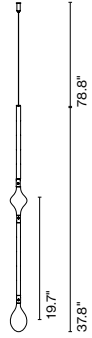

Double hook 96 x1
A718-066-39

Finish
● Black

1 unit included