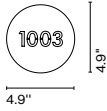

Signage Lid

Code	Description
-	1 - 3 units
-	4 - 10 units
-	11 - 25 units
-	26 or more units

Product type: Accessory

Product Notes: Minimum order of 3pcs.

Available upon request.