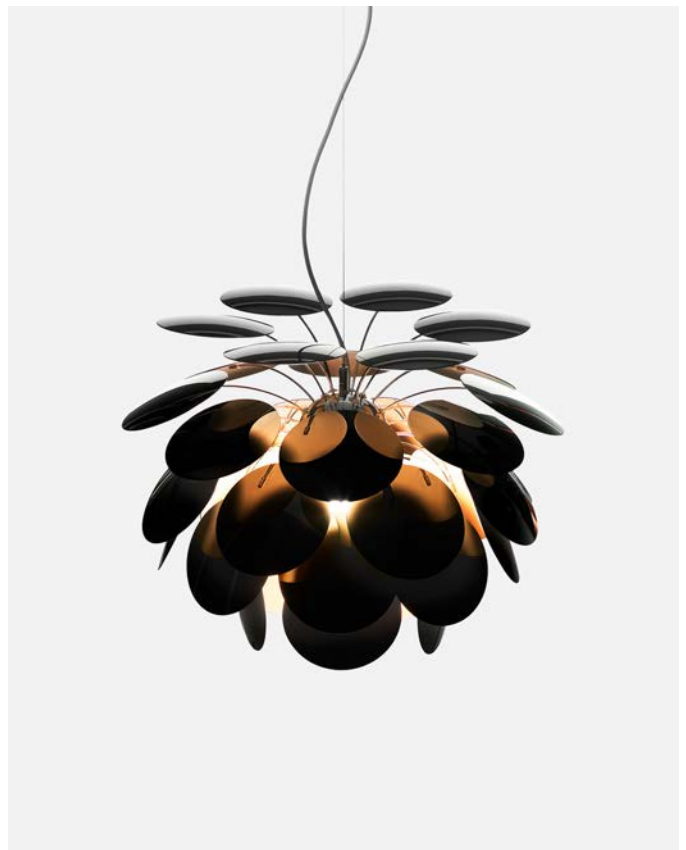

Discocó 88

Code	Finish
A620-006	White (RAL 9003)
A620-133	Matte Grey (RAL 7037)
A620-134	Matte Beige (RAL 1001)
A620-085	Black - Gold (RAL 9004 - Gold)

Materials
Discs: ABS
Sphere: Chromed metal
Canopy: Metal

Product type: Pendant
Light source: 3x E26 LED TYPE A 11W
Weight: Net 14.8 lb – Gross 23.4 lb
Package: 52.7 x 12.2 x 16.5" - 23.4 lb – Vol - 6 ft³
Lamping not included

Cable length: 9.8 ft
Wire installation: Hardwired
Cord color: White
Canopy color: White

Discocó 132

Code	Finish
A620-047	White (RAL 9003)
A620-135	Matte Grey (RAL 7037)
A620-136	Matte Beige (RAL 1001)
A620-086	Black - Gold (RAL 9004 - Gold)

Materials
Discs: ABS
Sphere: Chromed metal
Canopy: Metal

Product type: Pendant
Light source: 6x E26 LED TYPE A 11W
Weight: Net 40.8 lb – Gross 52.9 lb
Package: 47.6 x 16.1 x 16.1" - 30.9 lb – Vol - 7.06 ft³
17.7 x 16.5 x 16.5" - 22 lb – Vol - 2.82 ft³
Lamping not included

Cable length: 11.5 ft
Wire installation: Hardwired
Cord color: White
Canopy color: White

A620-086