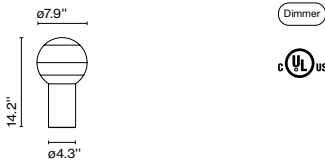

Materials	Dimmable: Yes
Body: Metal	Integrated dimmer: Yes
Diffuser: Brilliant white blown glass globe with layered paint	Dimming protocols: Progressive dimmer from 0 to 100

Product type: Table
 Light Source: LED SMD 700mA 8.6W 2700K CRI90 765lm
 Luminaire: 85 - 264 VAC 11W
 Weight: Net 3 lb - Gross 5.5 lb
 Package: 6.7 x 13 x 6.7" - 3 lb Vol - 0.3 ft³
 9.8 x 9.8 x 12.2" - 2.4 lb Vol - 0.7 ft³
 LED included