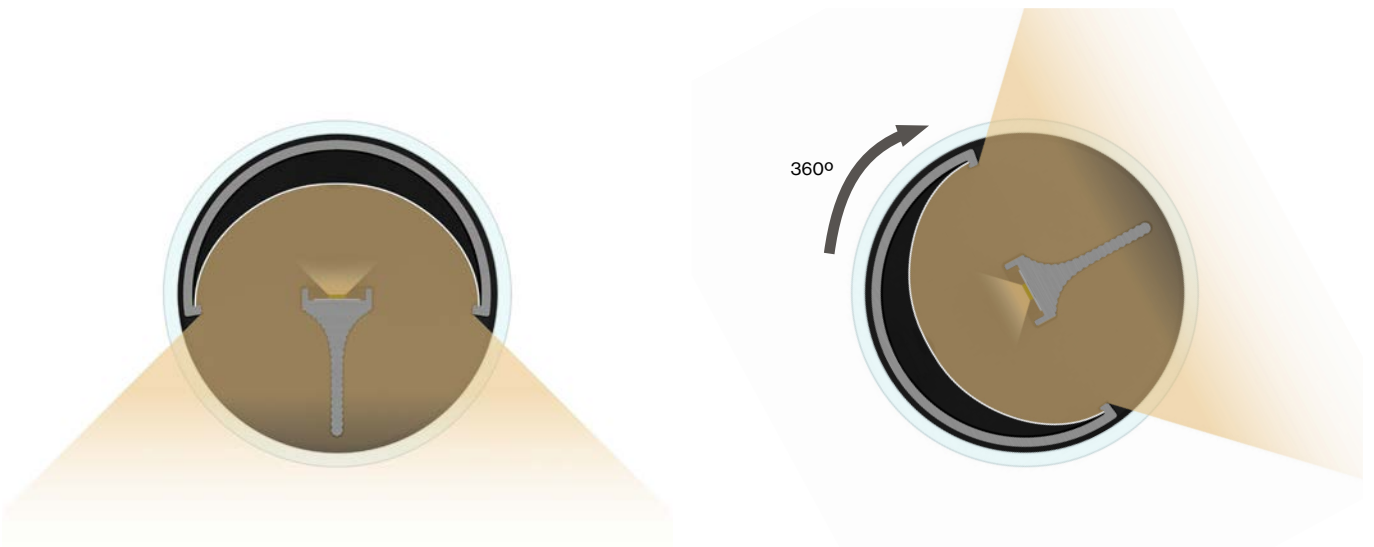

Fris

- Diffuse decorative light.
- LED 2700K and 3000K CRI90
- 24V product, can be connected to each other.
  - Max. 5 Fris 80
  - Max. 3 Fris 155
  - Max. 2 Fris 215
- Power supply not included, order separately.