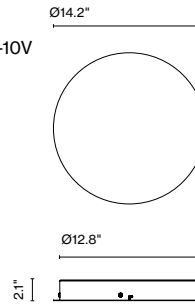

Circular Cluster Canopy 180W 24V ELV/Triac/0-10V

Code A666-260-39 Finish ● Black

Materials
Structure: Painted iron

Product type: Accessory
Input: 120-277VAC 50/60Hz
Output: CV 24V DC 180W max.

Weight: Net 10.8 lb – Gross 12.35 lb
Package: 16.14 x 16.14 x 3.15 " - 12.35 lb – VOL - 0.47 ft³
Product notes: Canopy for 24V luminaires.
Total wattage of all connected fixtures must not exceed canopy or driver wattage. Make selections accordingly.

Wire installation: Hardwired
Canopy color: Black - Entry points: 5

Dimmable: Yes
Integrated dimmer: No
Dimming protocols: ELV / Triac / 0-10V

Hook Accessory

Code A693-007 Finish ● Black

Materials
Structure: Painted iron

Product type: Accessory
Weight: Net 0.02 lb – Gross 0.02 lb
Package: 0.8 x 0.8 x 2 " - 0.02 lb – VOL - 0.07 ft³

Product notes: Accessory to guide the cable.