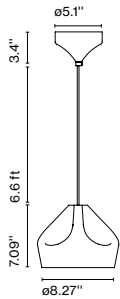

Pleat Box 24 LED

Code	Finish
A636-411-3535-27K	● White - White
A636-411-3549-27K	● White - Gold
A636-411-3835-27K	● Grey - White
A636-411-4135-27K	● Terracotta - White
A636-411-3949-27K	● Black - Gold
A636-411-4235-27K	● Ocher - White
A636-411-4535-27K	● Dark Green - White
A636-411-4549-27K	● Dark Green - Gold

Materials
Shade: Ceramic with the inner part in brilliant white enamel or gold
Canopy: Ceramic
Cord: Fabric

Dimmable: Yes
Integrated dimmer: No
Dimming protocols: Phase cut (ELV)

Product type: Pendant
Light Source: LED SMD 700mA 8.2W 2700K CRI90 913lm
Luminaire: 100 - 120 VAC ELV 14W 113lm
Weight: Net 4.2 lb - Gross 5.5 lb
Package: 14.2 x 14.2 x 11.8" - 5.5 lb Vol - 1.412 ft³
LED included