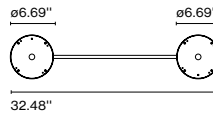

Accessory C2 Djembé 65

Code A681-426 Finish ● Black (RAL 9005)

Materials
Structure: Painted iron

Product type: Accessory
Weight: Net 2.5 lb – Gross 4.85 lb
Package: 33.4 x 7.8 x 3.5" - 4.85 lb – Vol - 0.53 ft³
Product notes: Accessory to combine 2 Djembé 65 models for a single junction box.
Only compatible with ELV installation.