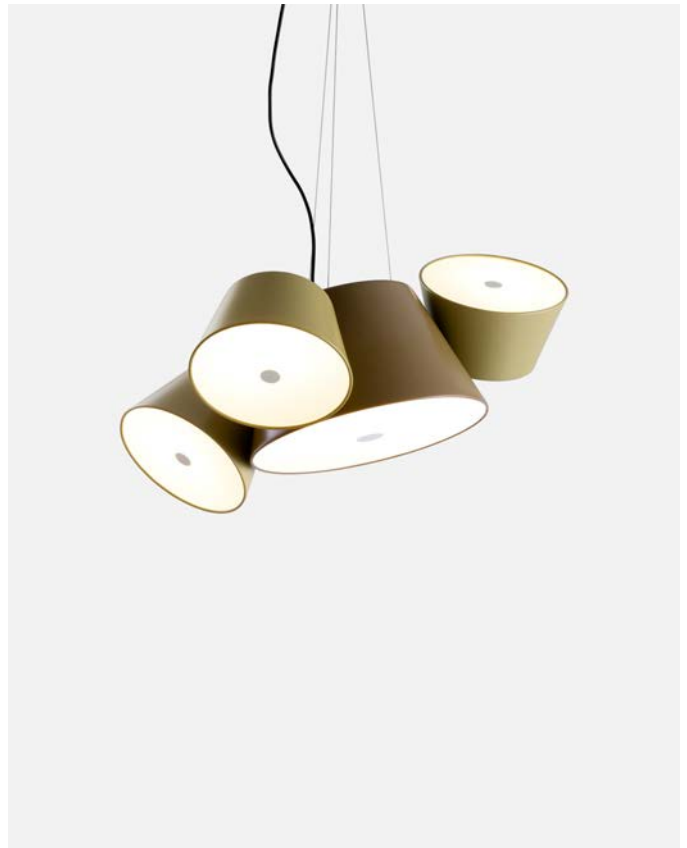

Tam Tam 3

Code
Central shade
A633-176 39
A633-176 35
A633-176 48
A633-176 43

Finish
● Black semi-matt (RAL 9011)
● Off-White semi-matt (RAL 1013)
● Blue grey semi-matt (RAL 7031)
● Khaki semi-matt (RAL 7008)

Satellite shade
A633-177 39
A633-177 35
A633-177 37
A633-177 38
A633-177 42
A633-177 46
A633-177 47

● Black semi-matt (RAL 9011)
● Off-white semi-matt (RAL 1013)
● Sand semi-matt (RAL 7032)
● Silver Grey semi-matt (RAL 7001)
● Olive Yellow semi-matt (RAL 1020)
● Orange semi-matt (RAL 2000)
● Brown Grey semi-matt (RAL 7013)

Materials
Shade: Aluminum
Diffuser: Opalescent methacrylate

Product type: Pendant
Light source: 9x E26 LED TYPE A 11W
Weight: Net 10.4 lb – Gross 18 lb
Package: 22.4 x 22.4 x 15.3" – 13.2 Vol – 4.485 ft³
(3x) 16.5 x 16.5 x 10.6" – 4.8 lb Vol – 1.76 ft³
Product notes: Combine 1 central shade and 3 satellite shades.
Lamping not included

Cable length: 11.5 ft
Wire installation: Hardwired
Cord color: Black
Canopy color: Black

A633-176 43 / A633-177 42