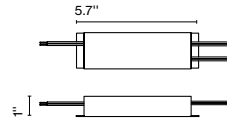

Rectangular Canopy 60W

Code	Finish	Dimming
A666-213-15	● Matt Gold - 60W 24V	0-10V
A666-213-16	● Black - 60W 24V	0-10V

INPUT: 120-277 VAC 50/60Hz
OUTPUT: CV 24V DC 60W max.
Weight: Net: 1.54 lb – Gross 2.2 lb
Package: 14.6 x 6.7 x 2.6 " - 2.2 lb - VOL - 0.14 ft³

A666-254-15 ☞	● Matt Gold - 60W 24V	ELV / Triac / 0-10V
A666-254-16 ☞	● Black - 60W 24V	ELV / Triac / 0-10V

INPUT: 120-277 VAC 50/60Hz
OUTPUT: CV 24V DC 60W max.
Weight: Net: 2.9 lb – Gross 3.53 lb
Package: 14.6 x 6.7 x 2.6 " - 3.53 lb - VOL - 0.14 ft³

Materials
Structure: Metal

Product notes: Total wattage of all connected fixtures must not exceed canopy or driver wattage. Make selections accordingly.

Dimmable

Remote LED Driver

Code	Description	Dimming
A968-333	60W - 24V	ELV

Product type: Power supply
INPUT: 120 VAC 50/60Hz
OUTPUT: CV 24V DC 60W max.
Weight: Net: 0.22 lb – Gross 0.44 lb
Package: 4.3 x 4.3 x 4.3 " - 0.44 lb - VOL - 0.05 ft³

Product notes: Total wattage of all connected fixtures must not exceed canopy or driver wattage. Make selections accordingly.

Dimmable

968-230	60W - 24V	0-10V

Product type: Power supply
INPUT: 120 VAC 50/60Hz
OUTPUT: CV 24V DC 60W max.

Outlet Box Cover Plate

Code	Finish
A666-219-15 ☞	● Matt Gold
A666-219-16 ☞	● Black

☞ Quick ship item. Ships within 3 days. See *Quick Ship* on page 213.

Materials
Structure: Metal

Product type: Accessory
Product notes: Ceiling cover plate for 4" octagonal junction box.

Length Extension Stem V255

Code	Finish
A704-150-09	● Steel

Materials
Structure: Stainless steel

Product type: Accessory
Weight: Net 0.19 lb – Gross 0.9 lb
Package: 3.1 x 3.1 x 14.9 " - 0.9 lb – VOL - 0.07 ft³
Product notes: Ceiling stem accessory to increase the drop-length of the Ambrosia V235. Total increase 7.9".