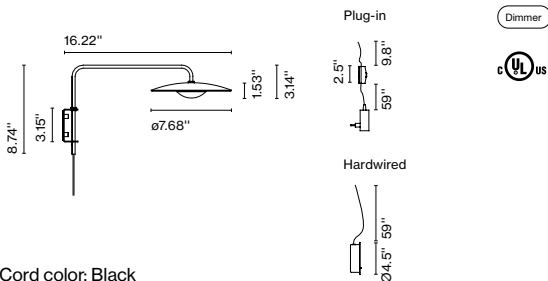

LED-Ginger 20 A

Code	Finish	Dimmer
Plug-in		
A662-199	● Oak-White	Progressive
A662-200	● Wenge-White	Progressive

Hardwired		
A662-201	● Oak-White	No
A662-202	● Wenge-White	No

Materials
Diffuser and base: Pressed wood or brushed aluminum
Dissipater: Aluminum
Structure: Metal

Integrated dimmer: Yes (Plug-in version)
Dimmer Type:
Plug-in version, Progressive in-line dimmer from 0 to 100.

Product type: Wall
Light source: LED SMD 350mA 4.05W 2700K CRI90 463lm
Luminaire: 85 - 264 VAC 5.7W 161lm
Weight: Net 1.3 lb – Gross 3.3 lb
Package: 18.1 x 11 x 9.4" - 3.3 lb Vol - 1.06 ft³
Product notes: Plug-in: Progressive dimmer from 0 to 100.
Hardwired: Canopy with switch on/off.

LED included

Cord color: Black
Wire installation: Plug-in / Hardwired