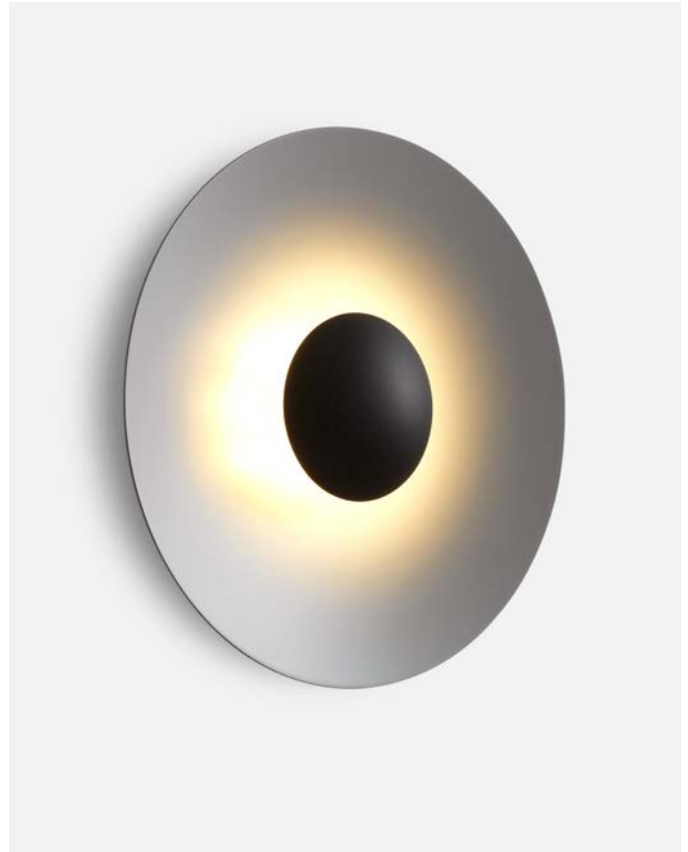

A662-579-38-27K