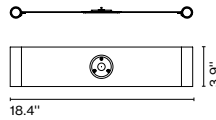

Armrest accessory + magnet

Code A680-007   Finish ● Grey

Materials
Structure: Fabric with metal counterweight

Product type: Accessory
Weight: Net 2 lb – Gross 2.2 lb
Package: 6.3 x 5.5 x 3.5 " - 2.2 lb – Vol - 0.07 ft³