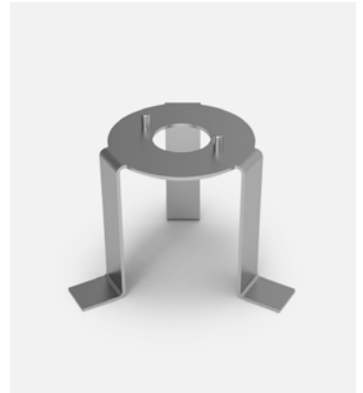

Concrete fixation plate

Code A662-556   Finish ● Stainless steel

Materials
Structure: Stainless steel 316 L

Product type: Accessory for LED-Ginger Bollards.
For fixing luminaire location in wet concrete/cement.

Weight: Net 0.7 lb – Gross 0.9 lb
Package: 5.9 x 5.9 x 5.1" - 0.9 lb – Vol - 0.1 ft³