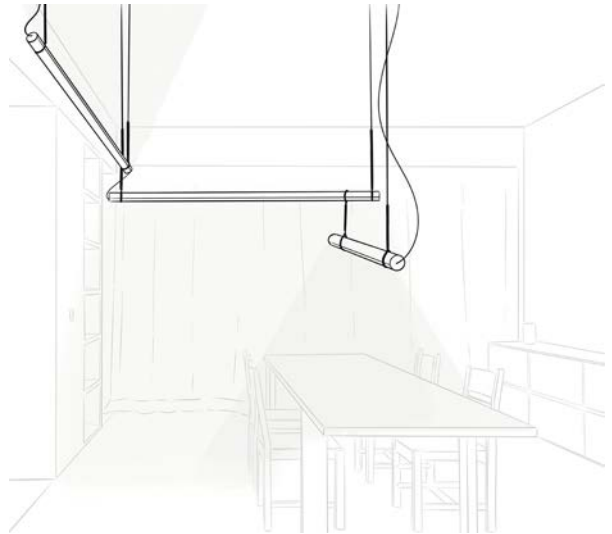

This system makes it possible to compose light structures and to join a set of lamps by means of different assembly and hanging accessories. In the pendant version, each Fris unit is supported by a strap, so that several can be placed horizontally, in line, one on top of the other, or perpendicularly, creating intersections of light. They can also function separately as an individual lamp. The other version can be fixed to the ceiling or wall.

Fris offers a very versatile and functional design for precise lighting of any type of project. An ingenious system that boldly tackles a previously unresolved issue: to have a set of lamps where each one directs the light individually.

(0.1)

3 units Fris 155 / Power supply to be defined
2 units Hook 47 x2 / 1 unit Hook 47 x1 / 1 unit Side cover / 1 unit Union 50

(0.2)