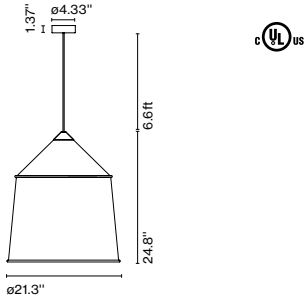

Cable length: 6.6 ft
Wire installation: Hardwired
Cord color: Black
Canopy color: Black

A683-047

Jaima 54 E26

Code	Finish
A683-051	● Beige
A683-052	● Grey

Materials
Shade: Textilene, inner part in white

Product type: Pendant
Light Source: E26 LED Globe (ø120) 22W
Weight: Net 4.85 lb – Gross 11 lb
Package: 21.5 x 21.5 x 18.1" – 11 lb Vol – 4.95 ft³
Lamping not included