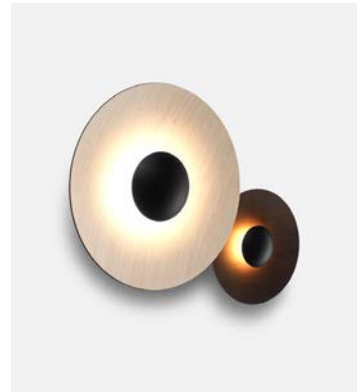

Canopy color: Black
Wire installation: Hardwired