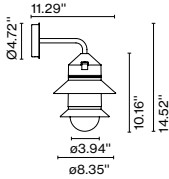

Santorini A Fixed Stem

Code	Finish
A654-030	● White (RAL 9003)
A654-031	● Grey (RAL 7039)
A654-032	● Mustard (RAL 1032)

Materials
Structure: Polycarbonate
Shade: Blown pressed glass
Support: Stainless anti-oxidant
cataphoresis treatment

Product type: Wall
Light source: E26 LED TYPE A19 8W
Weight: Net 3.3 lb – Gross 5.3 lb
Package: 20.8 x 13 x 9.4" – 5.3 lb Vol – 1.48 ft³
Lamping not included

Suitable for
wet locations

Wire installation: Hardwired