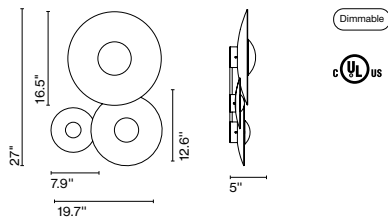

Canopy color: Black
Wire installation: Hardwired