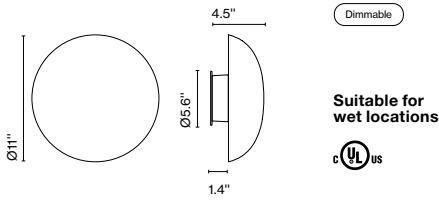

Babila 28

Code	Finish
A706-007	● Polished stainless steel
A706-008-35	● White (RAL 9010)
A706-008-47	● Brown (RAL 8019)

Materials	Dimmable: Yes
Diffuser: Polished stainless steel	Integrated dimmer: No
AISI 316 or lacquered aluminum	Dimming protocols:
	Phase cut (ELV)

Product type: Wall / Ceiling
Light Source: LED SMD 500mA 6W 2700K CRI90 607.2lm
Luminaire: 120 VAC ELV 8.7W 185lm
Weight: Net 3 lb – Gross 4.6 lb
Package: 15.4 x 15.7 x 4.9" - 4.6 lb Vol - 0.7 ft³
LED included

Product notes: 0-10V available upon request. Minimum of 5 units..

Wire installation: Hardwired