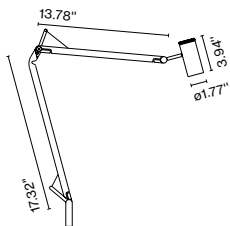

Polo

Code A642-011   Finish ● Black (RAL 9005)

Materials   Dimmable: No
Diffuser: Aluminum
Body: Aluminum

Product type: Table
Light Source: LED SMD 350mA 6.3W 3000K CRI80 532.4lm
Luminaire: 100 - 240 VAC 9W 441lm
Weight: Net 1.55 lb – Gross 4 lb
Package: 20.8 x 14 x 4.3" – 4.4 lb Vol – 0.67 ft³
Product notes: Reflector with 80° degree aperture.
Must be combined with base or floor base.
LED included

Cable length: 7.25 ft
Wire installation: Plug-in
Cord color: Black
Switch location: Built-in the shade