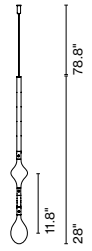

Double hook 71 x1
A718-067-39

Finish
● Black

1 unit included