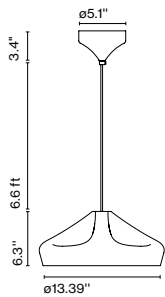

Pleat Box 36 LED

Code	Finish
A636-413-3535-27K	● White - White
A636-413-3549-27K	● White - Gold
A636-413-3835-27K	● Grey - White
A636-413-4135-27K	● Terracotta - White
A636-413-3949-27K	● Black - Gold
A636-413-4235-27K	● Ocher - White
A636-413-4535-27K	● Dark Green - White
A636-413-4549-27K	● Dark Green - Gold

Materials
Shade: Ceramic with the inner part in brilliant white enamel or gold
Canopy: Ceramic
Cord: Fabric

Dimmable: Yes
Integrated dimmer: No
Dimming protocols: Phase cut (ELV)

Product type: Pendant
Light Source: LED SMD 700mA 8.2W 2700K CRI90 913lm
Luminaire: 100 - 120 VAC ELV 14W 233lm
Weight: Net 7 lb – Gross 9.5 lb
Package: 19.3 x 19.3 x 11.4" – 9.5 lb Vol – 2.47 ft³
LED included