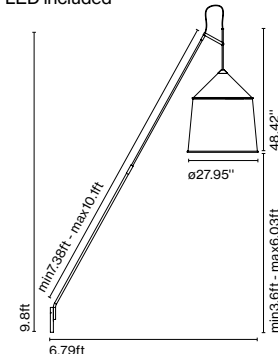

Jaima P307 + Shade 71

Code	Finish
Structure E26	
A683-072	● Black (RAL 9005)
Structure LED IP65	
A683-073	● Black (RAL 9005)
Shade 71	
A683-041	● Beige
A683-042	● Grey

Oversized item. Special freight policy applies. See *Freight Exceptions* on page 213.

Materials
Shade: Textilene, inner part in white
Structure: Stainless steel
Extensible stem: Carbon fiber

Dimmable: Based on specified lamping
Integrated dimmer: No

Product type: Floor
Light Source: E26 LED Globe (ø120) 22W
Light Source: LED COB 120 VAC 15W 2700K CRI90 1022lm
Luminaire: 120 VAC ELV 15W 530lm
Weight: Net 10.5 lb – Gross 33 lb
Package: 109 x 27.5 x 24.6" – 15.4 lb Vol – 10.947 ft³
27.9 x 27.9 x 24.8" – 13.2 lb Vol – 10.6 ft³

LED included