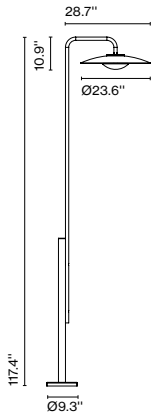

LED-Ginger 60/298

Code A662-745 Finish Black-White (RAL 9005-9010)

Oversized item. Special freight policy applies. See *Freight Exceptions* on page 213.

Materials Dimmable: Yes
Diffuser: Aluminum Integrated dimmer: No
Structure: Stainless Steel Dimming: Depending on the connection
Dissipater: Aluminum ON / OFF
1-10V

Product type: Lamppost
Light source: LED SMD 1050mA 33.8W 2700K CRI90 4037lm
Luminaire: 90 - 305 VAC 1-10V 35.8W 1463lm
Weight: Net 29.2 lb – Gross 44 lb
Package: 26.8 x 27.2 x 9.4" – 12.6 lb Vol – 3.9 ft³
24 x 6.3 x 100.4" – 24.5 lb Vol – 8.8 ft³
9.8 x 9.8 x 17.3" – 7.2 lb Vol – 1.1 ft³

LED included

Dimmable

Suitable for wet locations