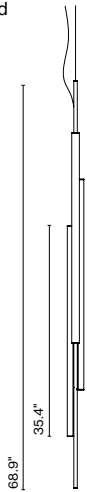

Ambrosia V 175

Code	Finish	CCT
A704-161-15-22K	● Matt Gold	22K
A704-161-15-27K	● Matt Gold	27K
A704-161-15-30K	● Matt Gold	30K
A704-161-16-22K	● Black	22K
A704-161-16-27K	● Black	27K
A704-161-16-30K	● Black	30K

Materials
Structure: Aluminium
Diffuser: Methacrylate

Dimmable: Yes
Integrated dimmer: No
Dimming protocols: Based on specified driver/canopy.

Product type: Pendant

Light source Ambrosia 22K: LED SMD 24Vdc 43.2W 2200K CRI90 476lm
Luminaire Ambrosia 22K: (Power supply not included) 4476lm

Light source Ambrosia 27K: LED SMD 24Vdc 43.2W 2700K CRI90 4788lm
Luminaire Ambrosia 27K: (Power supply not included) 4491lm

Light source Ambrosia 30K: LED SMD 24Vdc 43.2W 3000K CRI90 5016lm
Luminaire Ambrosia 30K: (Power supply not included) 4575lm

Weight: Net 3.1 lb – Gross 5.5 lb
Package: 5.1 x 5.1 x 72.4 " - 5.5 lb – VOL - 1.1 m³

Product notes: 24V remote power supply to be ordered separately.
LED included