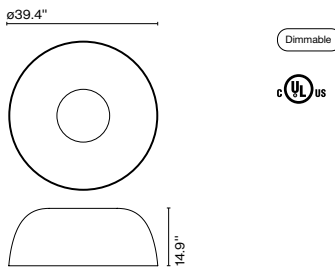

Djembé C 100.38

Code	Finish	
A681-514	● White (RAL 1013)	5,2 4,3
A681-515	● Grey (RAL 7022)	5,2 4,3
A681-516	● Red (RAL 3011)	5,2 4,3
A681-517	● Sky Blue (PANTONE 7542C)	5,2 4,3

📏 Oversized item. Special freight policy applies. See *Freight Exceptions* on page 213.

Materials
Shade: Bi-injected rotary moulded polyethylene (stone texture on the outer part and smooth satin white on the inner part of the fixture)
Diffuser: Aluminum

Dimmable: Yes
Integrated dimmer: No
Dimming protocols: Dual dimming driver
Phase cut (ELV) or 0-10V

Product type: Ceiling
Light Source: LED SMD 1050mA 33.8W 2700K CRI90 4037lm
Luminaire: Only 120 VAC ELV 42W 2519lm
120 - 277 VAC 0-10V 42W 2519lm
Weight: Net 22 lb – Gross 42 lb
Package: 45.3 x 45.3 x 20" - 42lb Vol – 24.7 ft³
Product notes: 3000K available upon request
LED included

Wire installation: Hardwired