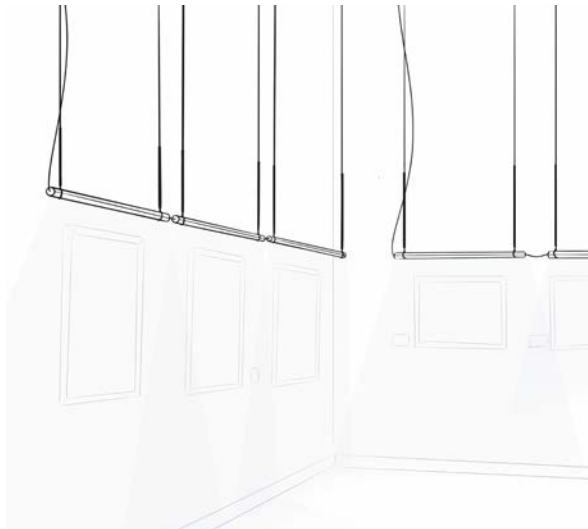

5 units Fris 155 / Power supply to be defined
5 units Hook 47 x2 / 3 units Side cover

(0.11)