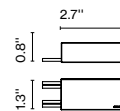

Remote LED Driver

Code
A968-333
Description
60W - 24V
Dimming
ELV

Product type: Power supply
INPUT: 120 VAC 50/60Hz
OUTPUT: CV 24V DC 60W max.
Weight: Net: 0.22 lb – Gross 0.44 lb
Package: 4.3 x 4.3 x 4.3" - 0.44 lb - VOL - 0.05 ft³

Product notes: Total wattage of all connected fixtures must not exceed canopy or driver wattage. Make selections accordingly.

Code
968-230
Description
60W - 24V
Dimming
0-10V

Product type: Power supply
INPUT: 120 VAC 50/60Hz
OUTPUT: CV 24V DC 60W max.