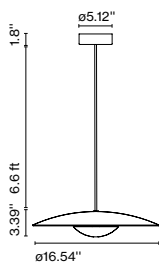

LED included

Dimmable

Cable length: 6.6 ft
Wire installation: Hardwired
Cord color: Black
Canopy color: Black

A662-280

LED-Ginger 60

Code	Finish
A662-746-2035-27K *Ⓢ	● Oak-White
A662-746-2135-27K	● Wenge-White
A662-749-1515-27K	● Brushed brass-Brushed brass
A662-749-1535-27K	● Brushed brass-White
A662-749-3935-27K *Ⓢ	● Black-White