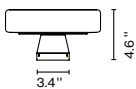

Materials

Shade: Blown glass
Structure: Polycarbonate
Dissipater: Aluminium

Dimmable: Yes

Integrated dimmer: No

Dimming protocols: TRIAC / ELV / 0-10V

Product type: Wall / Ceiling

Light source: LED SMD 500mA 8.6W 2700K CRI90 1146lm

Luminaire: 120 - 277 VAC 10.15W 581lm

Weight: Net 3.5 lb - Gross 6.6 lb

Package: 12.6 x 14.4 x 8.1" - 6.6 lb - VOL - 0.7 ft³

LED included