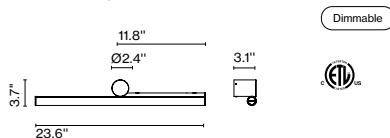

Ambrosia A 60 right

Code	Finish	CCT
A704-116-15-22K	● Matt Gold	22K
A704-116-15-27K	● Matt Gold	27K
A704-116-15-30K	● Matt Gold	30K
A704-116-16-22K	● Black	22K
A704-116-16-27K	● Black	27K
A704-116-16-30K	● Black	30K

Materials
Structure: Aluminum
Diffuser: Methacrylate
Canopy: Aluminum / Steel

Dimmable: Yes
Integrated dimmer: No
Dimming protocols: Based on specified driver/canopy.

Product type: Wall
Light source Ambrosia 22K: LED SMD 24Vdc 9.6W 2200K CRI90 1058lm
Luminaire Ambrosia 22K: (Power supply not included)

Light source Ambrosia 27K: LED SMD 24Vdc 9.6W 2700K CRI90 1014lm
Luminaire Ambrosia 27K: (Power supply not included)

Light source Ambrosia 30K: LED SMD 24Vdc 9.6W 3000K CRI90 1028lm
Luminaire Ambrosia 30K: (Power supply not included)

Weight: Net 1.3 lb – Gross 2.8 lb
Package: 24 x 5.3 x 5.7 " - 1.5 lb – Vol - 0,4 ft³
3.1 x 3.1 x 26.7 " - 1.3 lb – Vol - 0.14 ft³

Product notes: 24V remote power supply to be ordered separately.
Suitable for damp locations. LED included

Wire installation: Hardwired / Recessed