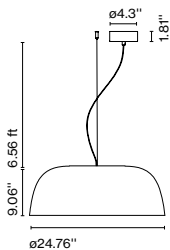

120 - 277 VAC 0-10V 26W 1843lm

Weight: Net 11 lb – Gross 16.3 lb

Package: 25.6 x 25.6 x 11" – 16.3 lb Vol – 4.23 ft³

Product notes: 3000K available upon request

LED included

Dimmable

Cable length: 6.56 ft

Wire installation: Hardwired