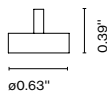

Magnet accessory

Code	Finish
A680-008	● Inox

Materials
Structure: Neodymium magnet

Product type: Accessory
Weight: Net 0.04 lb – Gross 0.04 lb
Package: 4.72 x 6.89 x 0.39" - 0.04 lb – Vol - 0.035 ft³