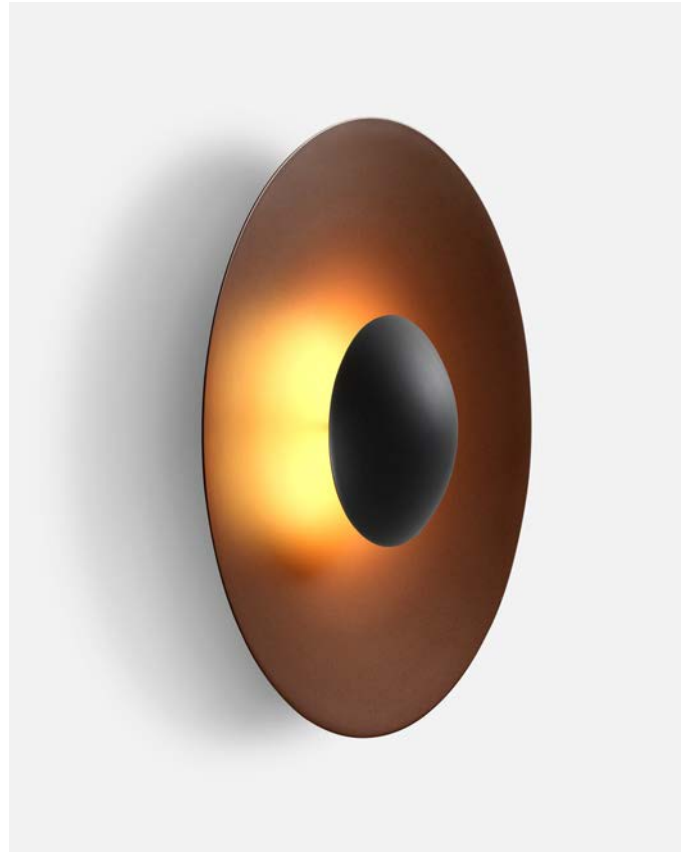

A662-653-31

LED-Ginger 60C IP65

Code   Finish
A662-655-31   ● Rust Brown
A662-655-39   ● Black-White (RAL 9005-9010)

Materials   Dimmable: Yes
Diffuser: Aluminum   Integrated dimmer: No
Dissipater: Aluminum   Dimming protocols: Dual dimming driver
                                         Phase cut (ELV) or 0-10V

Product type: Wall / Ceiling
Light source: LED SMD 700mA 21W 2700K CRI90 2933 lm
Luminaire: Only 120 VAC ELV 28W 1165 lm - Black-White
                  120 - 277 VAC 0-10V 28W 1165 lm - Black-White
                  Only 120 VAC ELV 28W 245 lm - Rust brown
                  120 - 277 VAC 0-10V 28W 245 lm - Rust brown
Weight: Net 7.9 lb – Gross 13.9 lb
Package: 26.4 x 26.4 x 9.5" – 13.9 lb Vol – 3.5 ft³
LED included