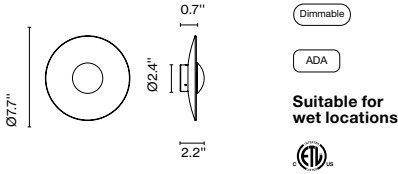

Canopy color: Black

A662-650-39

LED-Ginger 32C IP65

Code	Finish	Dimming
A662-651-31 ☺	● Rust Brown	ELV
A662-651-39	▲ Black-White (RAL 9005-9010)	ELV

☺ Quick ship item. Ships within 3 days. See *Quick Ship* on page 213.