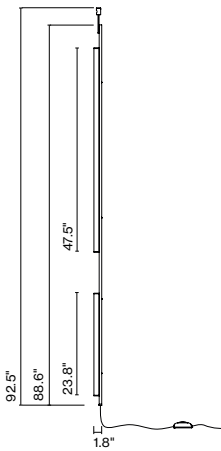

Circular Cluster Canopy 90W 24V ELV/Triac/0-10V

Code A666-259-39 Finish ● Black

Materials
Structure: Painted iron

Product type: Accessory
INPUT: 120-277VAC 50/60Hz
OUTPUT: CV 24V DC 90W max.

Weight: Net 6.83 lb – Gross 8.16 lb
Package: 16.14 x 16.14 x 3.15" - 8.16 lb – VOL - 0.47 ft³
Product notes: Canopy for 24V luminaires.
Total wattage of all connected fixtures must not exceed canopy or driver wattage. Make selections accordingly.

Weight: Net 3.5 lb – Gross 9.3 lb
 Package: 6.1 x 6.1 x 100.8 " - 9.3 lb – VOL - 2.1 ft³
 LED included

Luminaires manufactured in compliance with North American Certification standards.

A704-165-16-27K

Cable length: 6.6 ft.
 Wire installation: Plug-in
 Color cord: Black
 Switch location: In-line