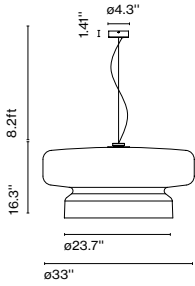

Materials

Shade: Rotomoulded Polycarbonate

Product type: Pendant

Light source: E26 LED GLOBE 20W

Weight: Net 28 lb – Gross 39 lb

Package: 37 x 37 x 20" – 39 lb Vol – 17.6 ft³

Lamping not included

Cable length: 8.2 ft