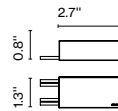

Remote LED Driver

Code	Description	Dimming
A968-333	60W - 24V	ELV

Product type: Power supply
INPUT: 120 VAC 50/60Hz
OUTPUT: CV 24V DC 60W max.
Weight: Net: 0.22 lb – Gross 0.44 lb
Package: 4.3 x 4.3 x 4.3 " - 0.44 lb - VOL - 0.05 ft³

Product notes: Total wattage of all connected fixtures must not exceed canopy or driver wattage. Make selections accordingly.

Dimmable

Code	Description	Dimming
968-230	60W - 24V	0-10V

Product type: Power supply
INPUT: 120 VAC 50/60Hz
OUTPUT: CV 24V DC 60W max.