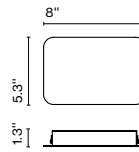

A718-057-16-27K

A718-057-16-27K

Rectangular Canopy

Code A666-213-16 Finish ● Black - 60W 24V Dimming 0-10V

INPUT: 120-277 VAC 50/60Hz
 OUTPUT: CV 24V DC 60W max.
 Weight: Net: 1.54 lb – Gross 2.2 lb
 Package: 14.6 x 6.7 x 2.6 " - 2.2 lb - VOL - 0.14 ft³