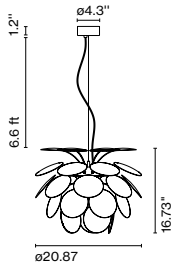

Discocó 53

Code	Finish
A620-005	White (RAL 9003)
A620-129	Matte Grey (RAL 7037)
A620-130	Matte Beige (RAL 1001)
A620-084	Black - Gold (RAL 9004 - Gold)

Materials
Discs: ABS
Sphere: Chromed metal
Canopy: Metal

Product type: Pendant
Light source: E26 LED TYPE A 11W
Weight: Net 6.17 lb – Gross 10.4 lb
Package: 42.5 x 10.2 x 10.6" - 10.4 lb – Vol - 2.82 ft³
Lamping not included

A620-084

Cable length: 6.6 ft
Wire installation: Hardwired
Cord color: White
Canopy color: White

Discocó 68

Code	Finish
A620-122	White (RAL 9003)
A620-131	Matte Grey (RAL 7037)
A620-132	Matte Beige (RAL 1001)
A620-145	Black - Gold (RAL 9004 - Gold)
A620-162	American oak-Black chrome

Materials
Discs: ABS
Sphere: Chromed metal
Canopy: Metal

Product type: Pendant
Light source: 3x E26 LED TYPE A 11W
Weight: Net 10.1 lb – Gross 16.5 lb
Package: 49.2 x 12.9 x 11.02" - 16.5 lb – Vol - 4.06 ft³
Product notes: For the wood version, the discs are made of pressed American oak of 0.16". Black chrome sphere.
Lamping not included