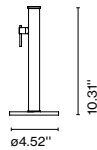

Fixed stem

Code **Finish**
A683-032 ● Black (RAL 9005)

Materials
Stem: Stainless steel

Product type: Accessory
Weight: Net 4.18" – Gross 5.07"
Package: 12.2 x 7.08 x 6.69" - 4.8 lb – Vol -0.31 ft³
Product notes: Compatible with Jaima P207 and P307.