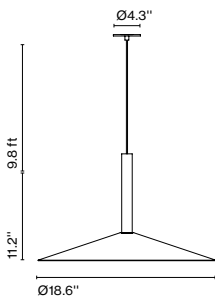

Milana 32

Code
A699-106
A699-107

Finish
● Off-white (RAL 1013)
● Black (RAL 9005)

Materials
Shade: Aluminum
Diffuser: Polycarbonate

Dimmable: Yes
Integrated dimmer: No
Dimming protocols: Phase cut (ELV)

Product type: Pendant
Light Source: LED SMD 700mA 8.6W 2700K CRI90 372lm
Luminaire: 100 - 120 VAC ELV 11W 340lm
Weight: Net 1.91 lb – Gross 3.35 lb
Package: 8.8 x 2.7 x 1.6" – 0.7 lb Vol – 0.02 ft³
14.3 x 14.3 x 2.8" – 1.8 lb Vol – 0.98 ft³
7.8 x 4.7 x 3.1" – 0.88 lb Vol – 0.2 ft³
LED included

Dimmable

Cable length: 9.8 ft
Wire installation: Hardwired
Cord color: Black
Canopy color: Black

A699-106 / A699-107

Milana 47

Code
A699-111
A699-112

Finish
● Off-white (RAL 1013)
● Black (RAL 9005)

Materials
Shade: Aluminum
Diffuser: Polycarbonate

Dimmable: Yes
Integrated dimmer: No
Dimming protocols: Phase cut (ELV)

Product type: Pendant
Light Source: LED SMD 700mA 8.6W 2700K CRI90 372lm
Luminaire: 100 - 120 VAC ELV 11W 340lm
Weight: Net 2.86 lb – Gross 5.07 lb
Package: 8.8 x 2.7 x 1.6" – 0.7 lb Vol – 0.02 ft³
20.7 x 20.7 x 3.9" – 3.4 lb Vol – 0.98 ft³
7.8 x 4.7 x 3.1" – 0.88 lb Vol – 0.2 ft³
LED included

Dimmable

Cable length: 9.8 ft
Wire installation: Hardwired
Cord color: Black
Canopy color: Black

A699-111 / A699-112