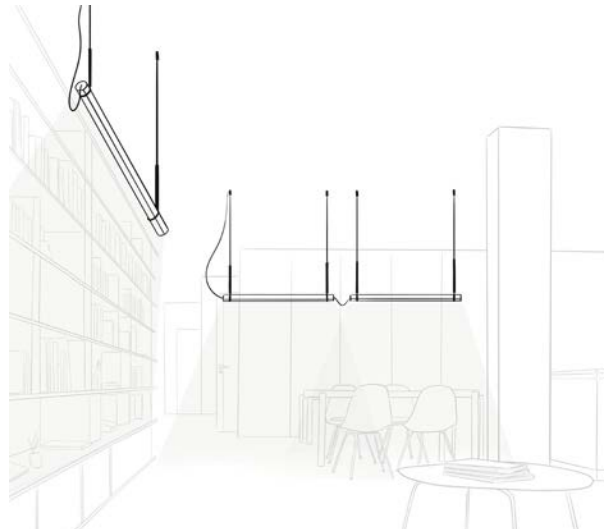

1 unit Fris 215 / 2 units Fris 155 / Power supply to be defined
3 units Hook 47 x2 / 1 unit Side cover