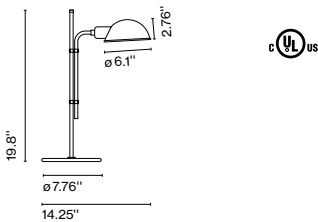

☞☐ Quick ship item. Ships within 3 days. See *Quick Ship* on page 213.

Materials
 Base: Iron wapped with black rubber
 Stem: Iron
 Shade: Aluminum

Product type: Table
 Light source: E12 LED 5W
 Weight: Net 4 lb – Gross 6 lb
 Package: 18.5 x 13.4 x 4.3" – 6 lb Vol – 0.6 ft³
 Lamping not included