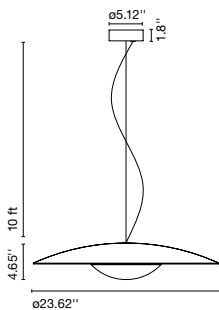

LED-Ginger 42

Code	Finish
A662-320 *Ⓢ	● Oak-White
A662-321	● Wenge-White
A662-280	● Brushed brass-Brushed brass
A662-281	● Brushed brass-White
A662-282 *Ⓢ	● Black-White

*Ⓢ Quick ship item. Ships within 3 days. See *Quick Ship* on page 213.

Materials	Dimmable: Yes
Diffuser: Pressed wood or brushed aluminum	Integrated dimmer: No
Dissipater: Aluminum	Dimming protocols: Dual dimming driver
	Phase cut (ELV) or 0-10V

Product type: Pendant

Light Source: LED SMD 700mA 16.28W 2700K CRI90 1873lm

Luminaire: 90 - 135 VAC ELV 21W 698lm

120 - 277 VAC 0-10V 21W 698lm

Weight: Net 4,4 lb – Gross 7.7 lb

Package: 22.44 x 20.87 x 6.69" - 7.7 lb Vol - 1.8 ft³

LED included

Dimmable

Cable length: 6.6 ft
Wire installation: Hardwired
Cord color: Black
Canopy color: Black

A662-280

LED-Ginger 60

Code	Finish
A662-746-2035-27K *Ⓢ	● Oak-White
A662-746-2135-27K	● Wenge-White
A662-749-1515-27K	● Brushed brass-Brushed brass
A662-749-1535-27K	● Brushed brass-White
A662-749-3935-27K *Ⓢ	● Black-White

*Ⓢ Quick ship item. Ships within 3 days. See *Quick Ship* on page 213.

Materials	Dimmable: Yes
Diffuser: Pressed wood or brushed aluminum	Integrated dimmer: No
Dissipater: Aluminum	Dimming protocols: Dual dimming driver
	Phase cut (ELV) or 0-10V

Product type: Pendant

Light Source: LED SMD 700mA 22.4W 2700K CRI90 2933lm

Luminaire: Only 120 VAC ELV 28W 1165lm

120 - 277 VAC 0-10V 28W 1165lm

Weight: Net 7.7 lb – Gross 13.7 lb

Package: 26.37 x 26.37 x 9.4" - 13.7 lb Vol - 3.46 ft³

LED included

Dimmable

Cable length: 10 ft
Wire installation: Hardwired
Cord color: Black
Canopy color: Black

A662-746-2035-27K