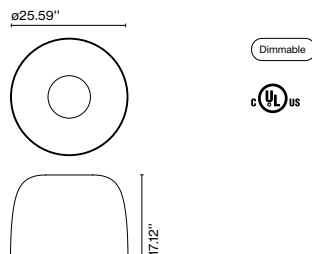

120 - 277 VAC 0-10V 26W 1770lm

Weight: Net 16.5 lb – Gross 22 lb

Package: 25.6 x 25.6 x 19.3" – 22 lb Vol – 7.06 ft³

Product notes: 3000K available upon request

LED included

Wire installation: Hardwired

A681-335