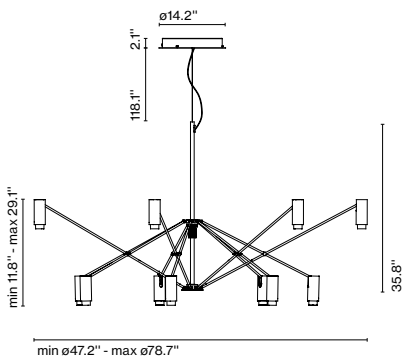

The W

Code   Finish
A705-011-3949-27K   ● Black - Gold
A705-011-3937-27K   ● Black - Ivory (RAL 1015)
A705-011-3941-27K   ● Black - Terracotta (RAL 8023)

Materials   Dimmable: Yes
Structure: Aluminium   Integrated dimmer: No
Diffusers: Aluminium, Polycarbonate   Dimming protocols: 0-10V

Product type: Pendant
Light source: LED SMD 36V 90W 2700K CRI90 8400lm
Luminaire: 120-277 VAC 0-10V 103W 5600lm

Weight: Net 29.3 lb – Gross 33.8 lb
Package: 8.3 x 8.3 x 44" – 9.5 lb Vol – 1.8 ft³
            10.2 x 7.9 x 20.1" – 16 lb Vol – 1.05 ft³
            16.5 x 16.5 x 3.1" – 8.3 lb Vol – 0.35 ft³
LED included