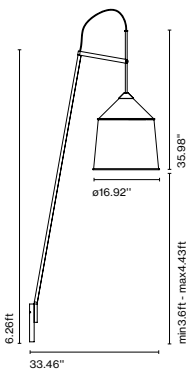

Jaima P207 + Shade 43

Code	Finish
Structure E26	
A683-070	● Black (RAL 9005)
Structure LED IP65	
A683-071	● Black (RAL 9005)
Shade 43	
A683-029	● Beige
A683-030	● Grey

Oversized item. Special freight policy applies. See *Freight Exceptions* on page 213.

Materials
Shade: Textilene, inner part in white
Structure: Stainless steel
Extensible stem: Carbon fiber

Dimmable: Based on specified lamping
Integrated dimmer: No

Product type: Floor
Light Source: E26 LED Globe (ø120) 22W
Light Source: LED COB 120 VAC 15W 2700K CRI90 1022lm
Luminaire: 120VAC ELV 15W 528lm
Weight: Net 9 lb – Gross 22.7 lb
Package: 85.4 x 18.9 x 9" – 178.7 lb Vol – 8.47 ft³
17.7 x 17.7 x 15.35" – 5.51 lb Vol – 2.83 ft³
LED included

Suitable for wet locations

Product notes: a floor base 49 or a fixed stem needs to be purchased. See page 142.

Cable length: 9.2 ft
Wire installation: Plug-in
Cord color: Black