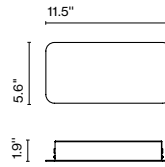

A666-254-15 ☞☺	● Matt Gold - 60W 24V	ELV / Triac / 0-10V
A666-254-16 ☞☺	● Black - 60W 24V	ELV / Triac / 0-10V

☞☺ Quick ship item. Ships within 3 days. See *Quick Ship* on page 213.

INPUT: 120-277 VAC 50/60Hz
OUTPUT: CV 24V DC 60W max.
Weight: Net: 2.9 lb – Gross 3.53 lb
Package: 14.6 x 6.7 x 2.6 " - 3.53 lb - VOL - 0.14 ft³

Materials
Structure: Metal

Dimmable