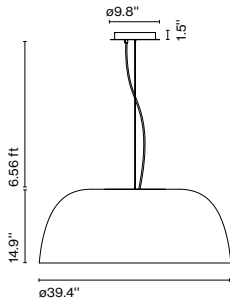

Djembé 100.38

Code	Finish	
A681-506	White (RAL 1013)	↕ ↕ ↕
A681-507	Grey (RAL 7022)	↕ ↕ ↕
A681-508	Red (RAL 3011)	↕ ↕ ↕
A681-509	Sky Blue (PANTONE 7542C)	↕ ↕ ↕

↕ Oversized item. Special freight policy applies. See *Freight Exceptions* on page 213.

Materials
Shade: Bi-injected rotary moulded polyethylene (stone texture on the outer part and smooth satin white on the inner part of the fixture)
Diffuser: Aluminum

Dimmable: Yes
Integrated dimmer: No
Dimming protocols: Dual dimming driver
Phase cut (ELV) or 0-10V

Product type: Pendant
Light Source: LED SMD 1050mA 33.8W 2700K CRI90 4037lm
Luminaire: Only 120 VAC ELV 42W 2519lm
120 - 277 VAC 0-10V 42W 2519lm
Weight: Net 22 lb – Gross 41.9 lb
Package: 45.2 x 45.2 x 20 " – 41.9 lb Vol – 24.7 ft³
Product notes: 3000K available upon request
LED included

Dimmable

Cable length: 6.56 ft
Wire installation: Hardwired

Cord color: Black
Canopy color: Black