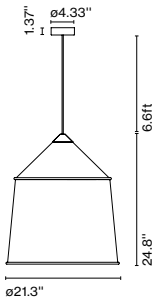

Dimmable

Suitable for wet locations