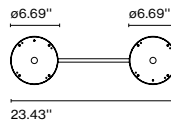

Wire installation: Hardwired

A681-515

Accessory C2 Djembé 42

Code A681-424 Finish ● Black (RAL 9005)

Materials
Structure: Painted iron

Product type: Accessory
Weight: Net 2 lb – Gross 3.52 lb
Package: 24.4 x 7.8 x 3.5" - 3.52 lb – Vol - 0.35 ft³
Product notes: Accessory to combine 2 Djembé 42 models for a single junction box.
Only compatible with ELV installation.