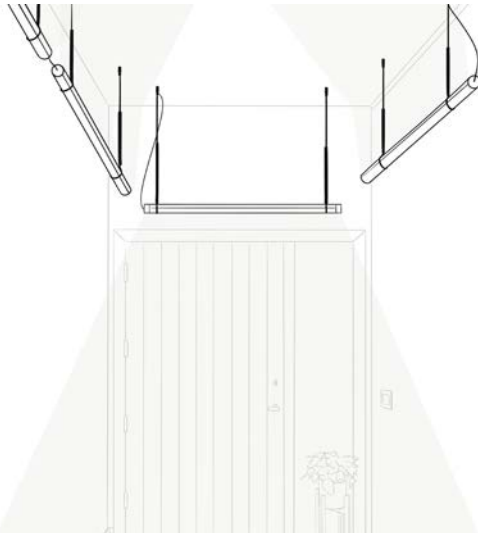

(0.6)

4 units Fris 155 / Power supply to be defined
4 units Hook 47 x2

(0.7)