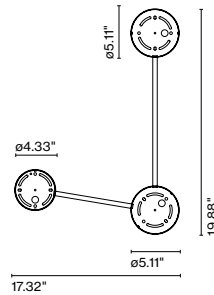

Accessory C3 LED-Ginger 32/42/60

Code A662-216
Finish ● Black (RAL 9005)

Materials
Structure: Painted iron

Product type: Accessory
Weight: Net 5.9 lb – Gross 6.6 lb
Package: When ordered, this item is shipped coupled with the Ginger 60C.
Product notes: Must be specified together with Ginger 32C + 42C + 60C.