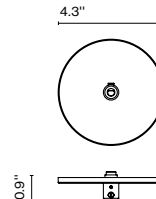

Outlet Box Cover Plate

Code
A666-219-15 ☉ ● Matt Gold
A666-219-16 ☉ ● Black

☉ Quick ship item. Ships within 3 days. See *Quick Ship* on page 213.

Materials
Structure: Metal