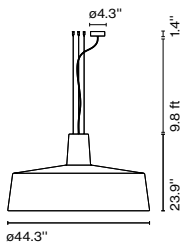

Soho 112 IP44 LED

Code	Finish
A631-377	● White
A631-378	● Stone grey
A631-379	● Black

⚠ Oversized item. Special freight policy applies. See *Freight Exceptions* on page 213.

Materials
Shade: Rotary moulded polyethylene
Diffuser: Methacrylate opal

Dimmable: Yes
Integrated dimmer: No
Dimming protocols: 0-10V

Product type: Pendant
Light Source: LED SMD 350mA 79.2W 2700K CRI90 15648lm
Luminaire: 120 - 277 VAC 0-10V 95W 8085lm
Weight: Net 60.9 lb – Gross 68.3 lb
Package: 45.2 x 45.2 x 28.3" – 68.3 lb Vol – 33.62 ft³
Product notes: 3000K available upon request
LED included

Dimmable

Suitable for wet locations

Cable length: 9.8 ft
Wire installation: Hardwired
Cord color: Black
Canopy color: White