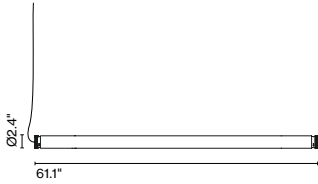

Dimmable

Cable length: 9.8 ft.
 Wire installation: Hardwired
 Color cord: Black

Wire installation: Hardwired / Recessed

A718-056-18-27K

A718-056-16-27K

MILÀ I FONTANALS, 14

BAJOS

- B.1 MATCHA JEANS
- B.2 ALDI SUPERMERCADOS