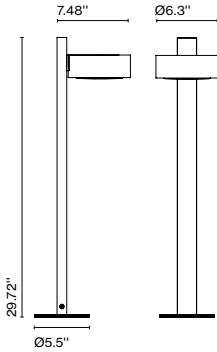

Plaff-on! B IP65 NEW FINISH

Code   Finish
A628-164   ● Black
A628-085-31-27K   ● Rust Brown

Materials   Dimmable: Yes
Structure: Aluminum   Integrated dimmer: No
Shade: Opal blown glass   Dimming protocols: Phase cut (ELV)

Product type: Wall
Light Source: LED SMD 500mA 6W 2700K CRI90 607.2lm
Luminaire: 120 VAC ELV 8.7W 225lm
Weight: Net 4 lb – Gross 7.5 lb
Package: 9.25 x 32.7 x 13.2" – 7.5 lb Vol – 2.47 ft³
LED included

Suitable for wet locations