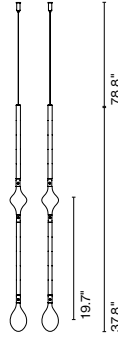

Double hook 96 x2
A718-062-39

2 units included

● Black

Double hook 71 x2
A718-063-39

2 units included

● Black